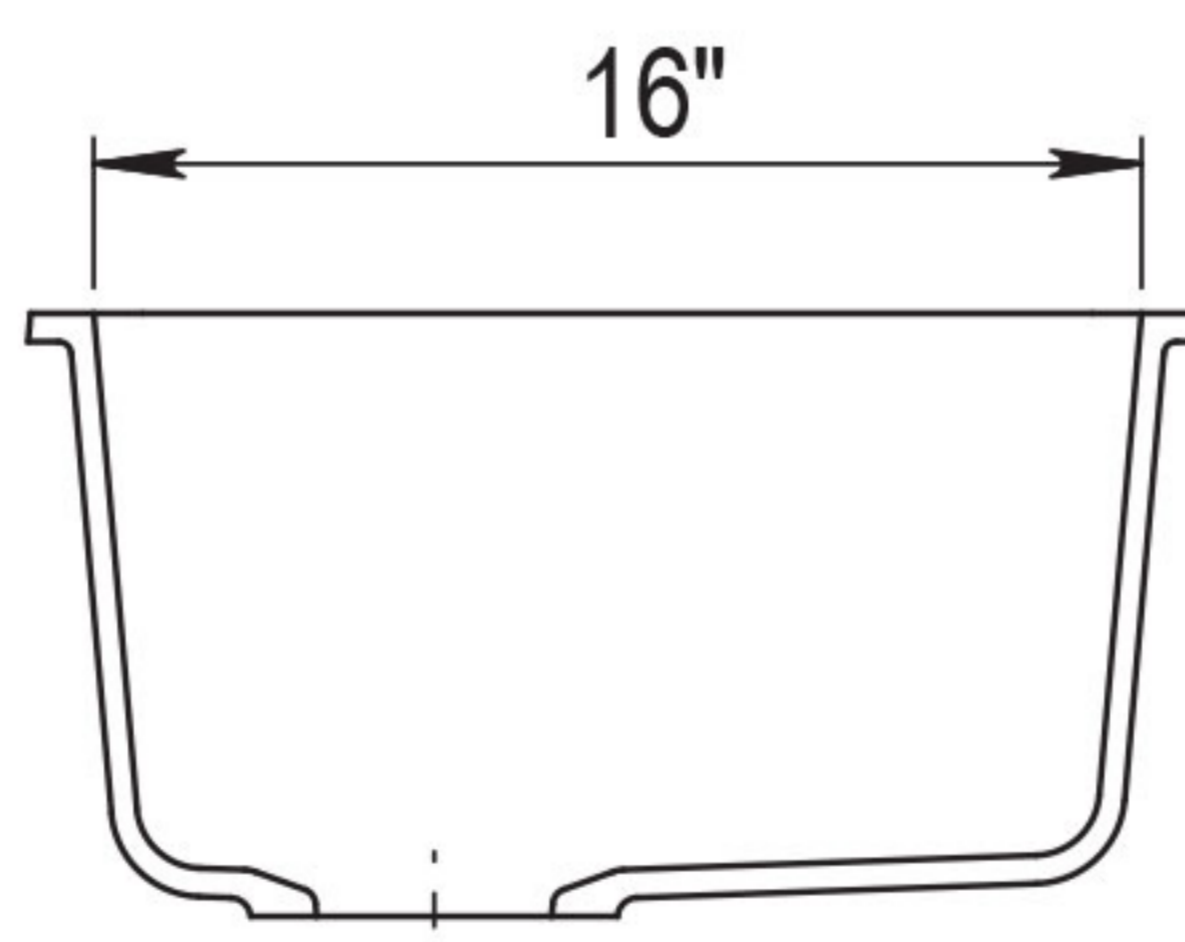

DIMENSIONS

OVERALL
23" x 18"

BOWL
DEPTH
8½"

DRAIN
DIAMETER
3-½"

Specifications and dimensions are not guaranteed and are subject to change without notice.

JOB INFORMATION

Job Name: _____

Contact: _____