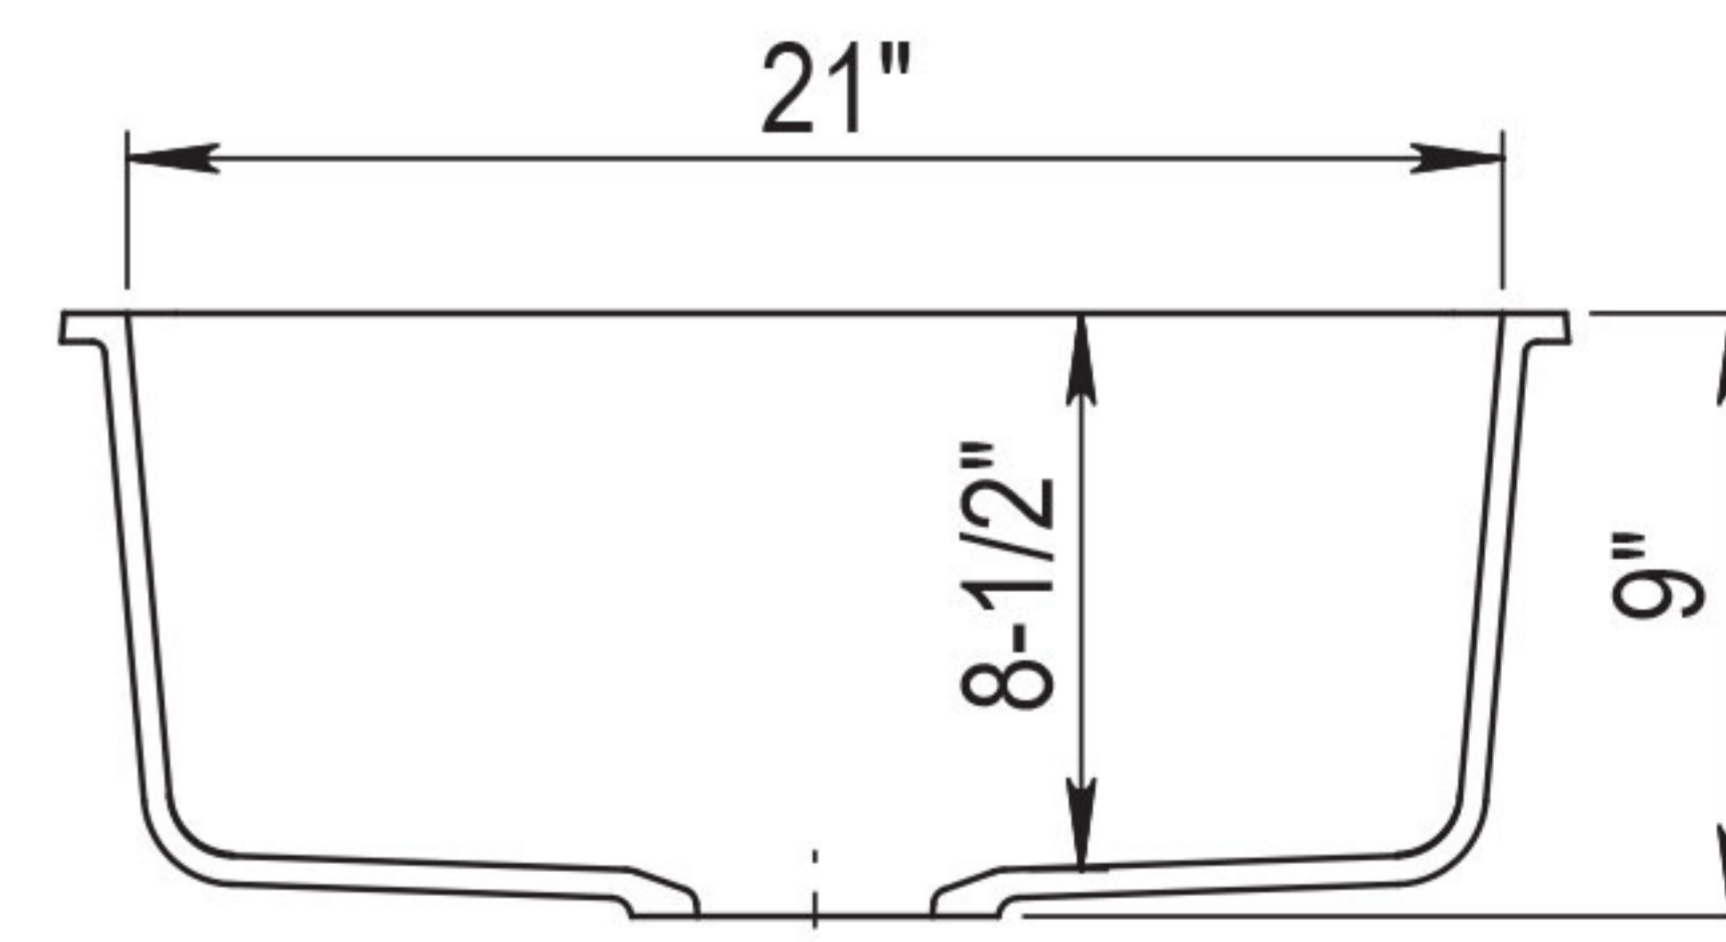

DIMENSIONS

OVERALL
23" x 18"

BOWL
DEPTH
8½"

DRAIN
DIAMETER
3-½"

Specifications and dimensions are not guaranteed and are subject to change without notice.

JOB INFORMATION

Job Name: _____

Contact: _____