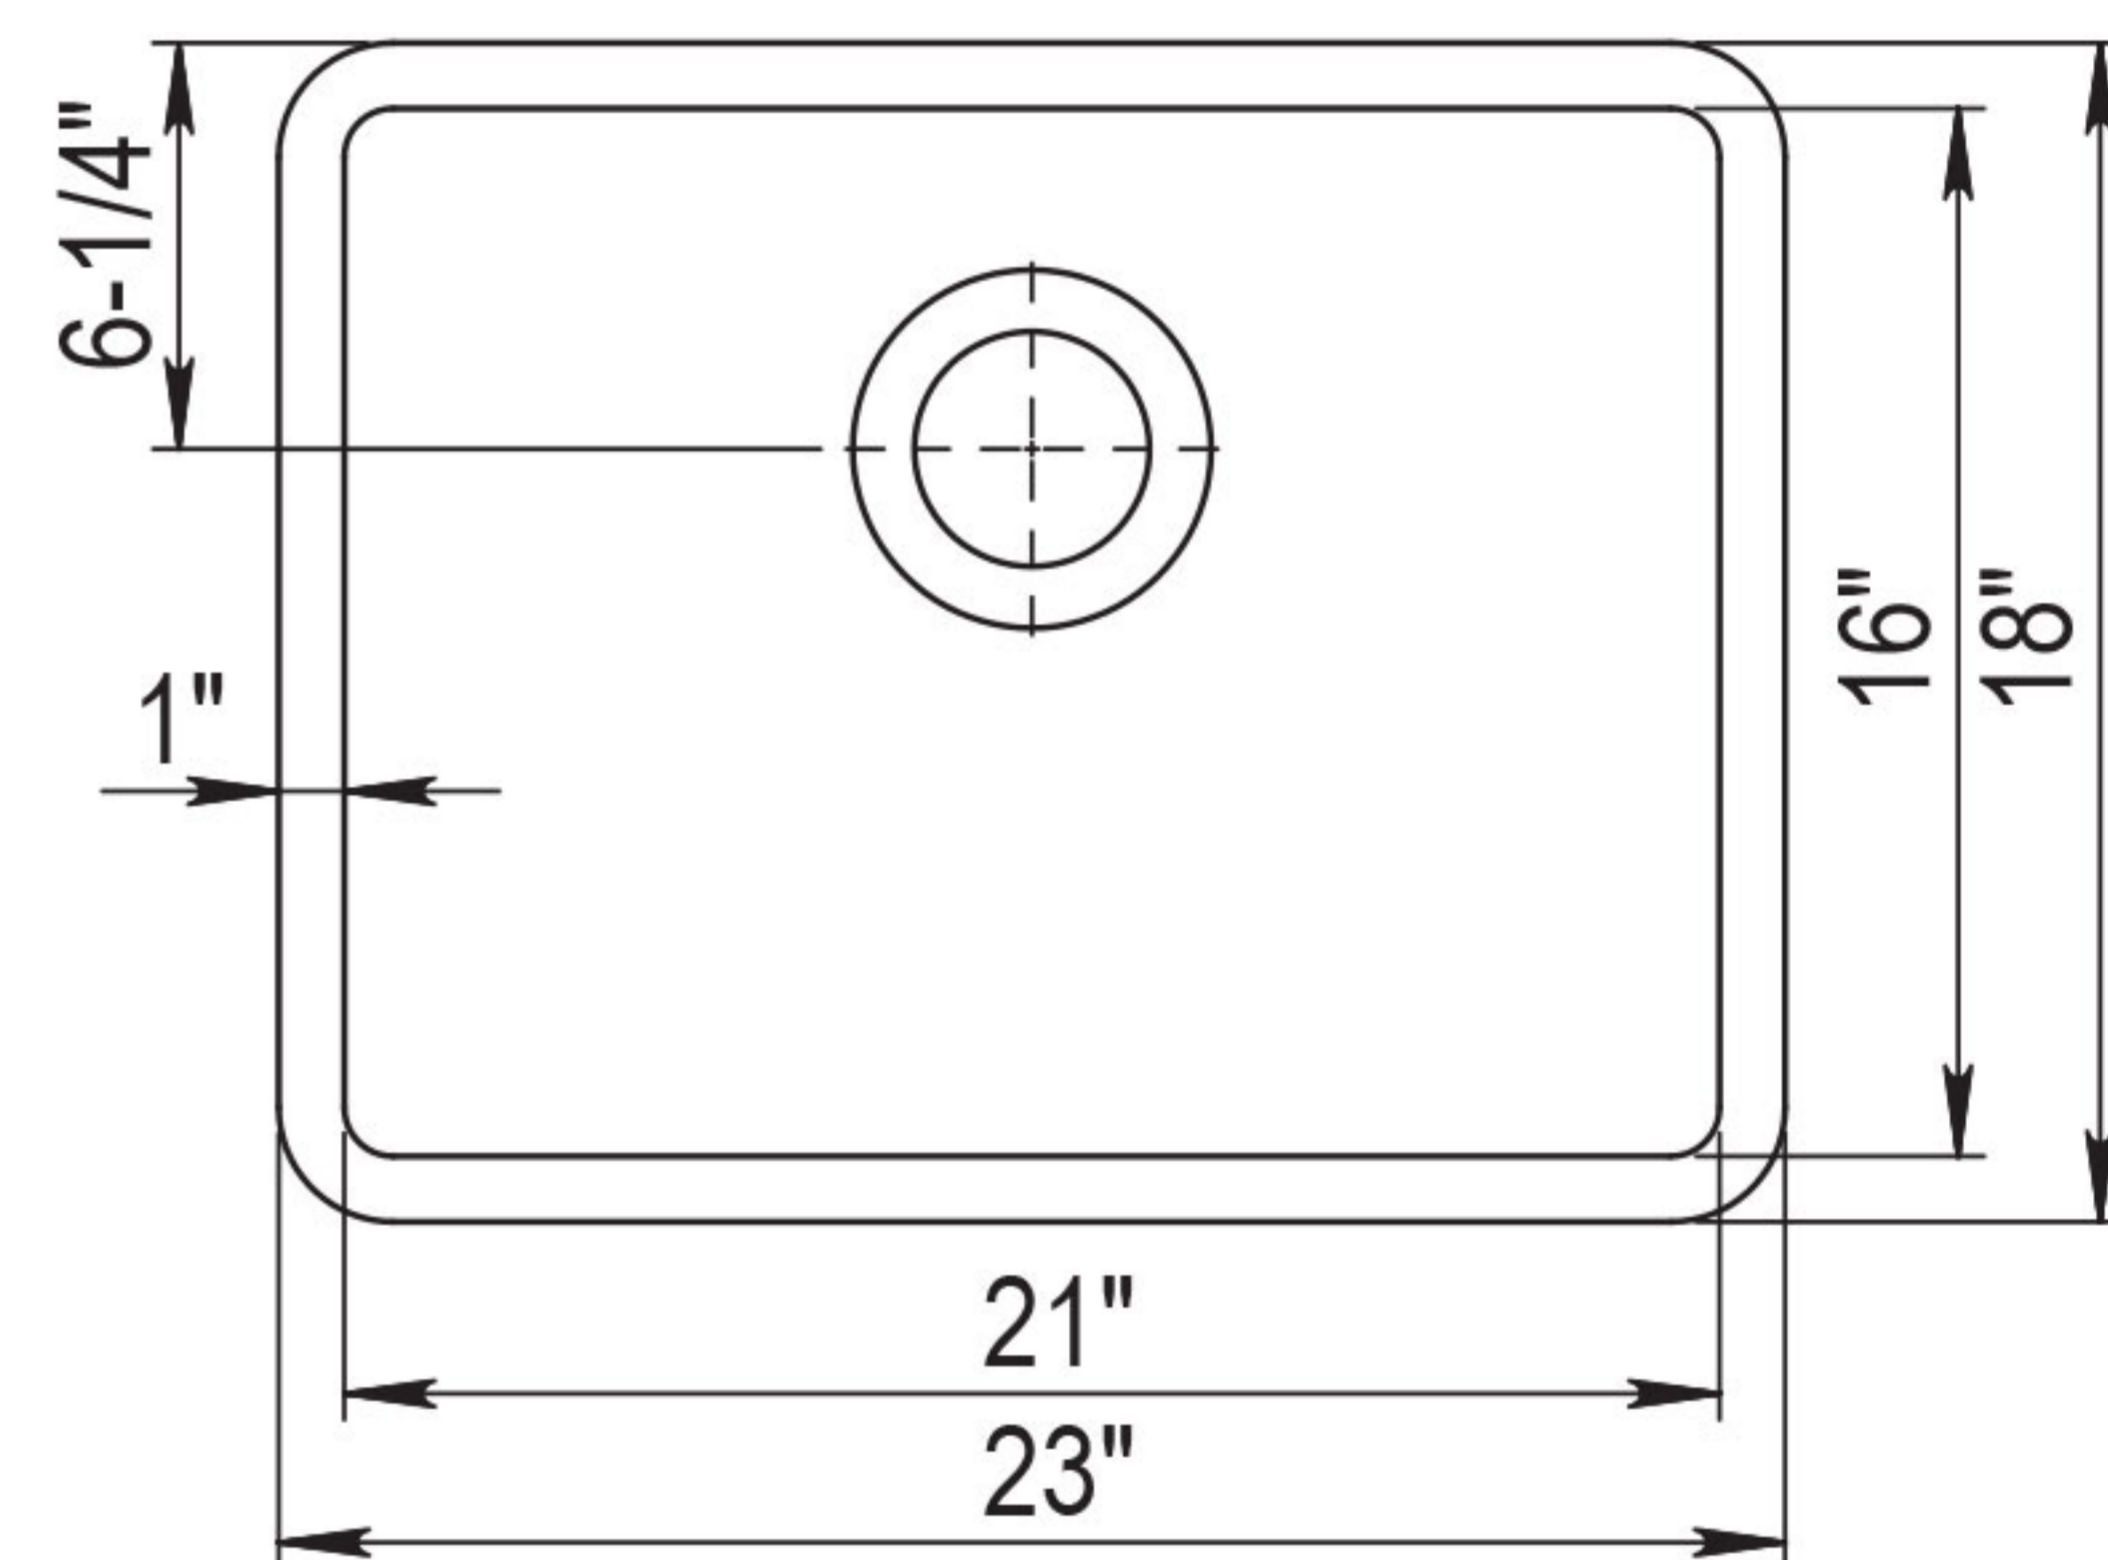

DIMENSIONS

OVERALL
23" x 18"

BOWL
DEPTH
8½"

DRAIN
DIAMETER
3-½"

Specifications and dimensions are not guaranteed and are subject to change without notice.

JOB INFORMATION

Job Name: _____

Contact: _____