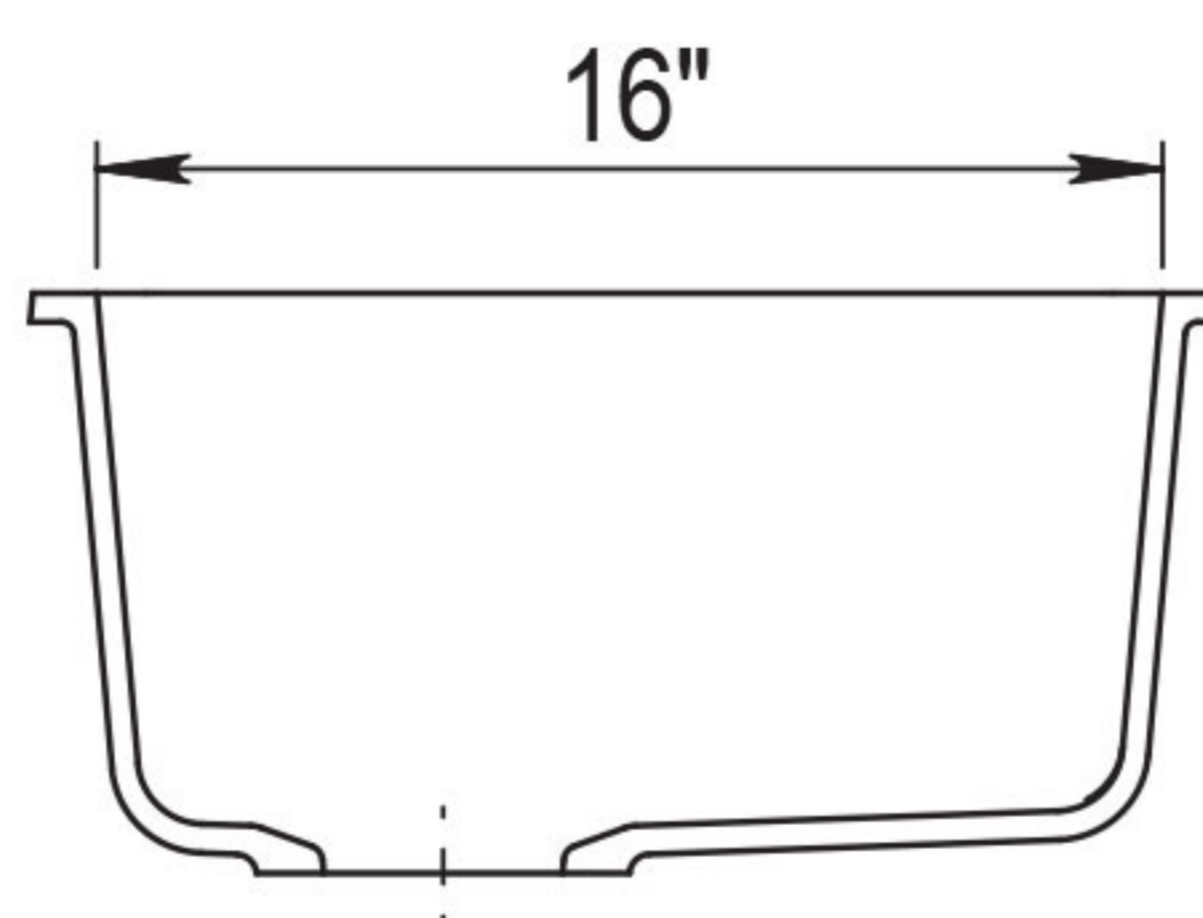

## DIMENSIONS

OVERALL  
16½" x 18"

BOWL  
DEPTH  
8"

DRAIN  
DIAMETER  
3-½"

Specifications and dimensions are not guaranteed and are subject to change without notice.