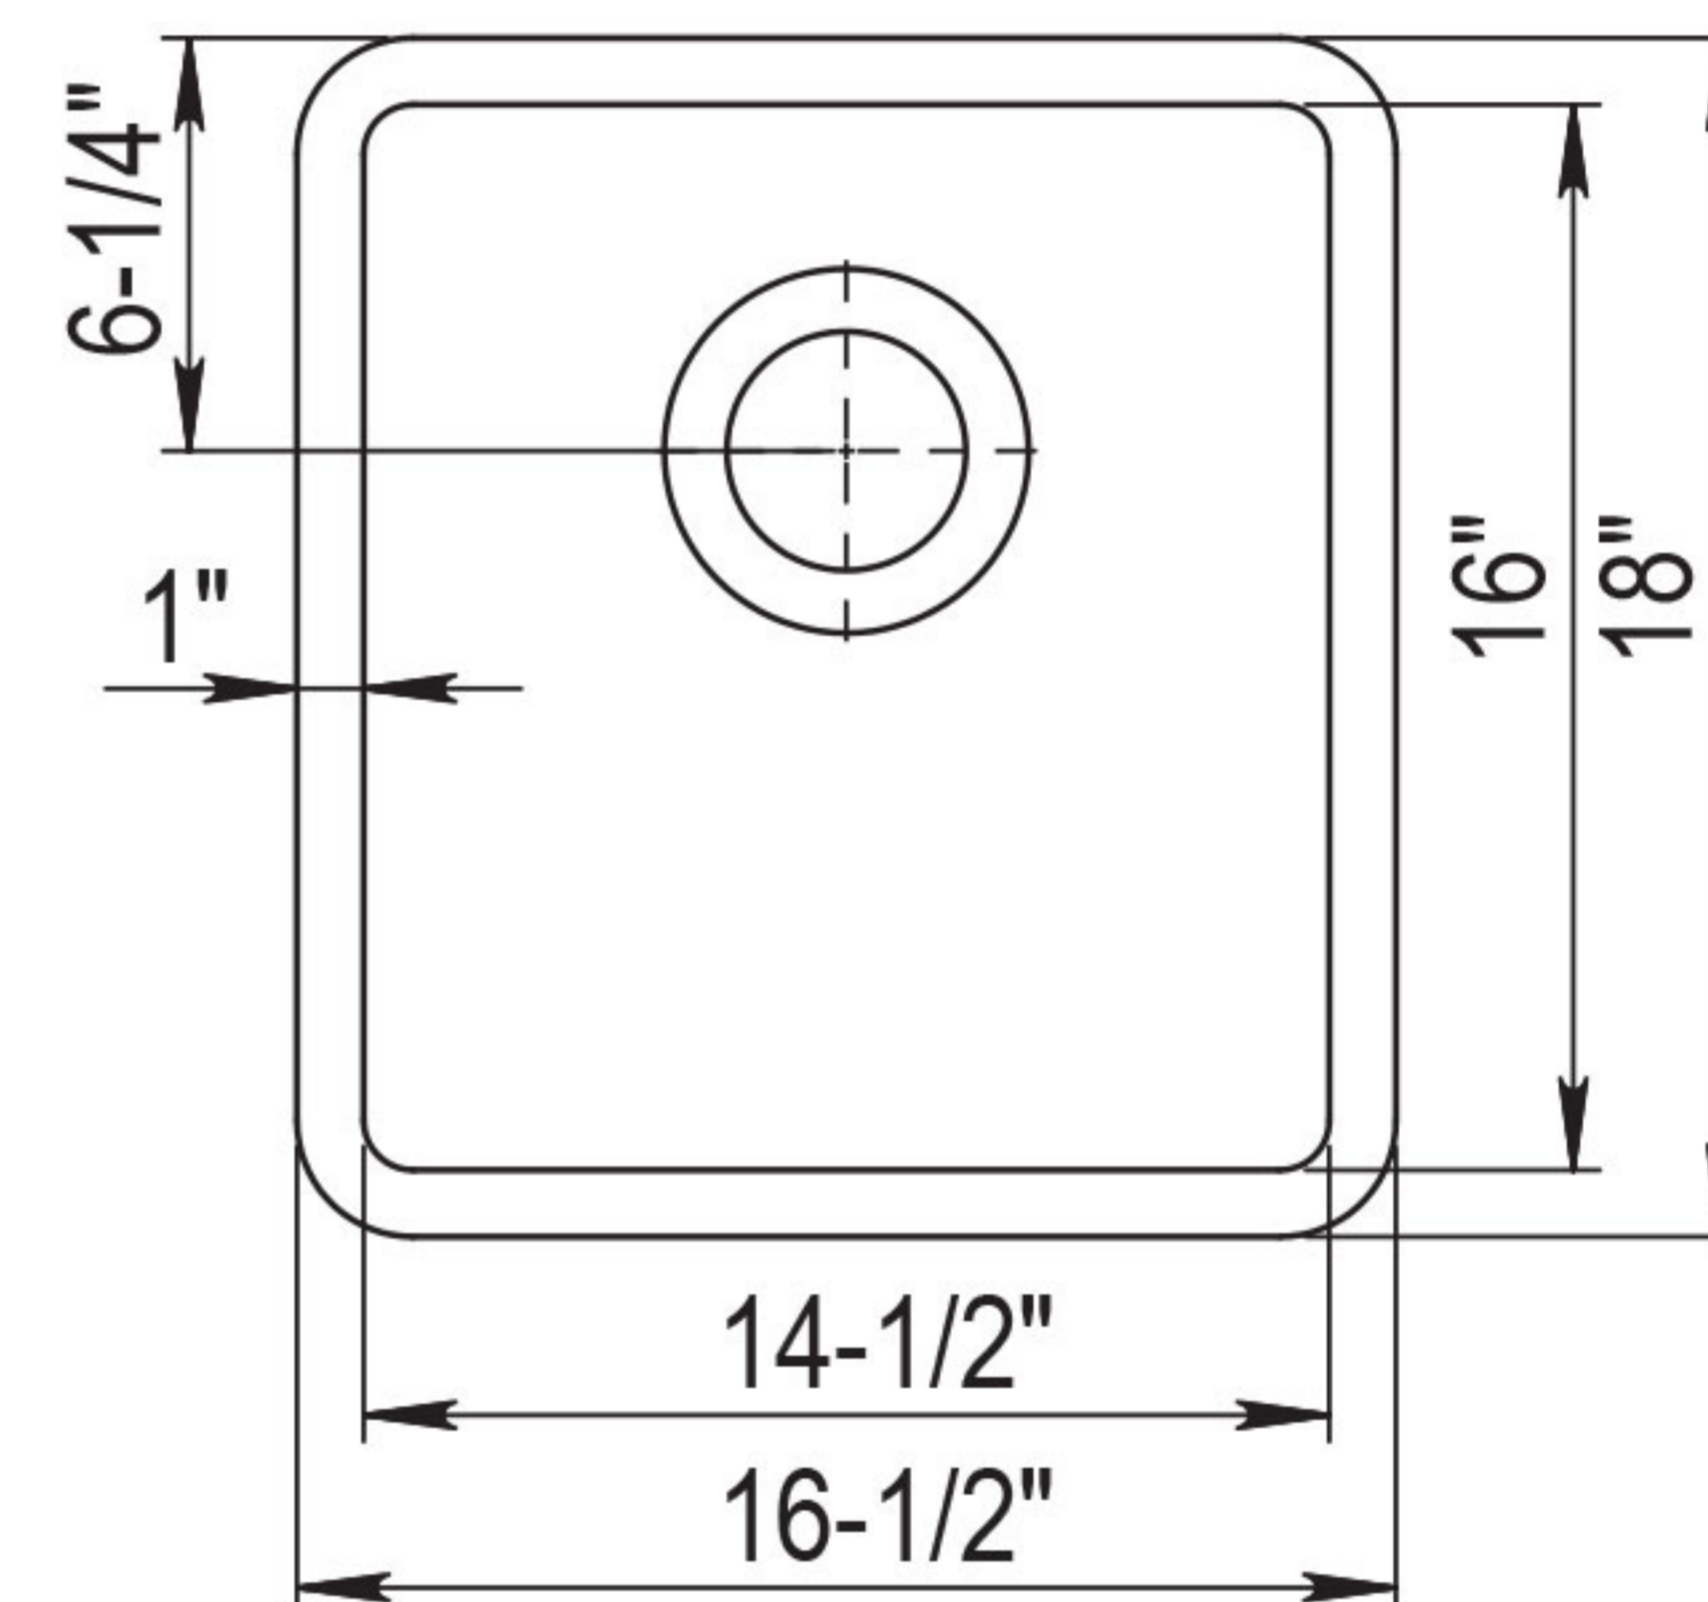

## DIMENSIONS

OVERALL  
16½" x 18"

BOWL  
DEPTH  
8"

DRAIN  
DIAMETER  
3-½"

Specifications and dimensions are not guaranteed and are subject to change without notice.