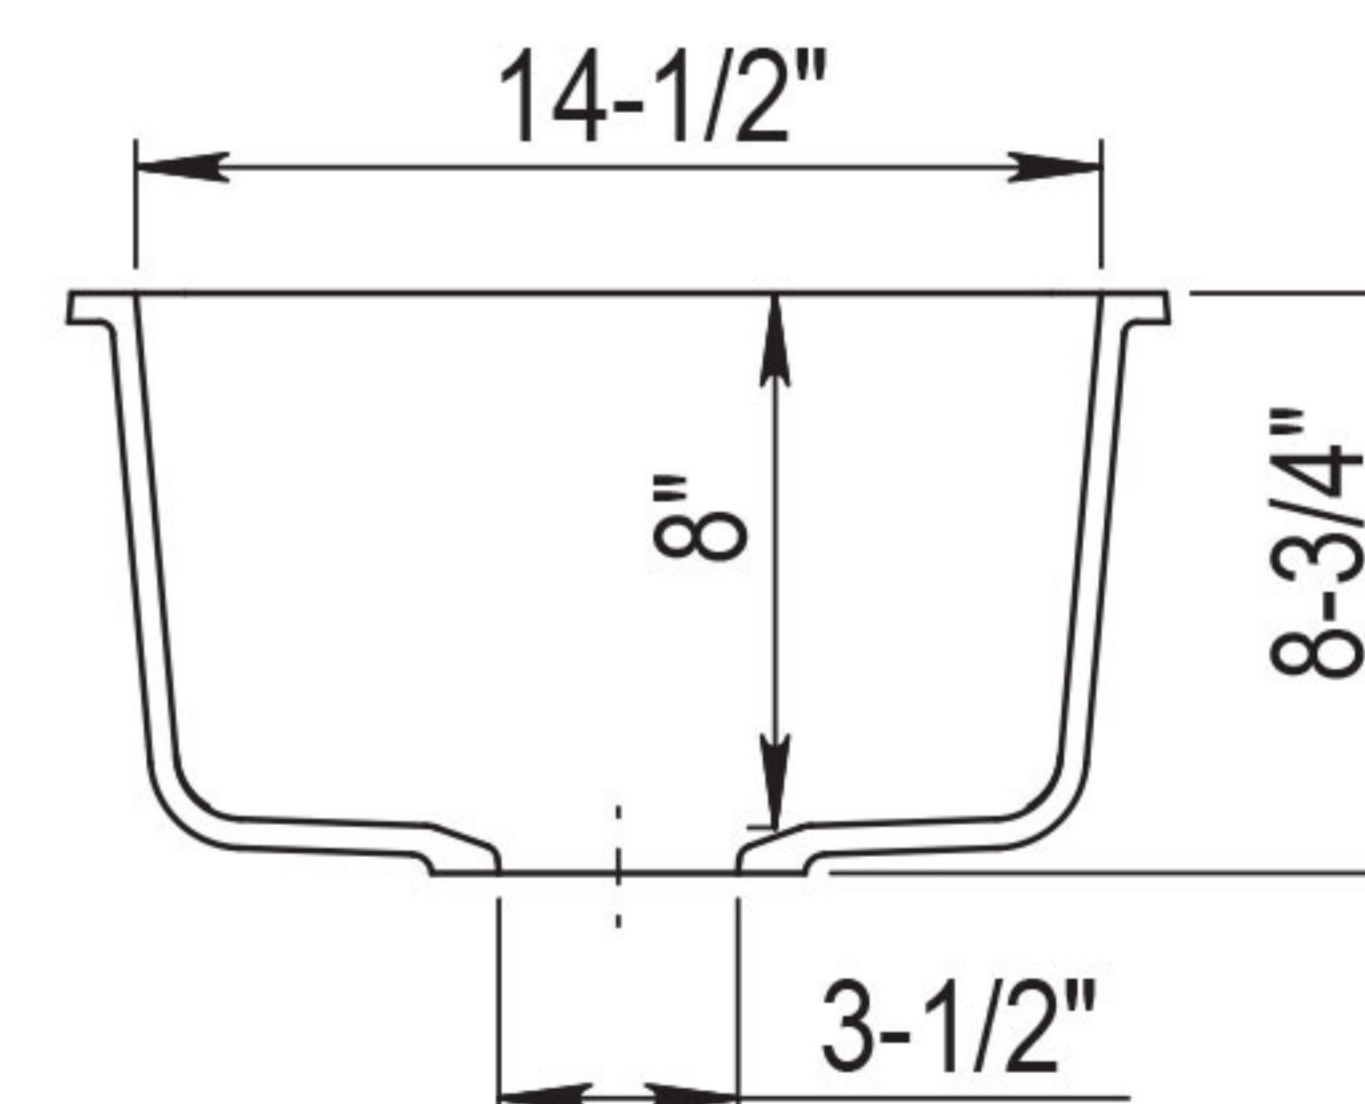

## DIMENSIONS

OVERALL  
16½" x 18"

BOWL  
DEPTH  
8"

DRAIN  
DIAMETER  
3-½"

Specifications and dimensions are not guaranteed and are subject to change without notice.