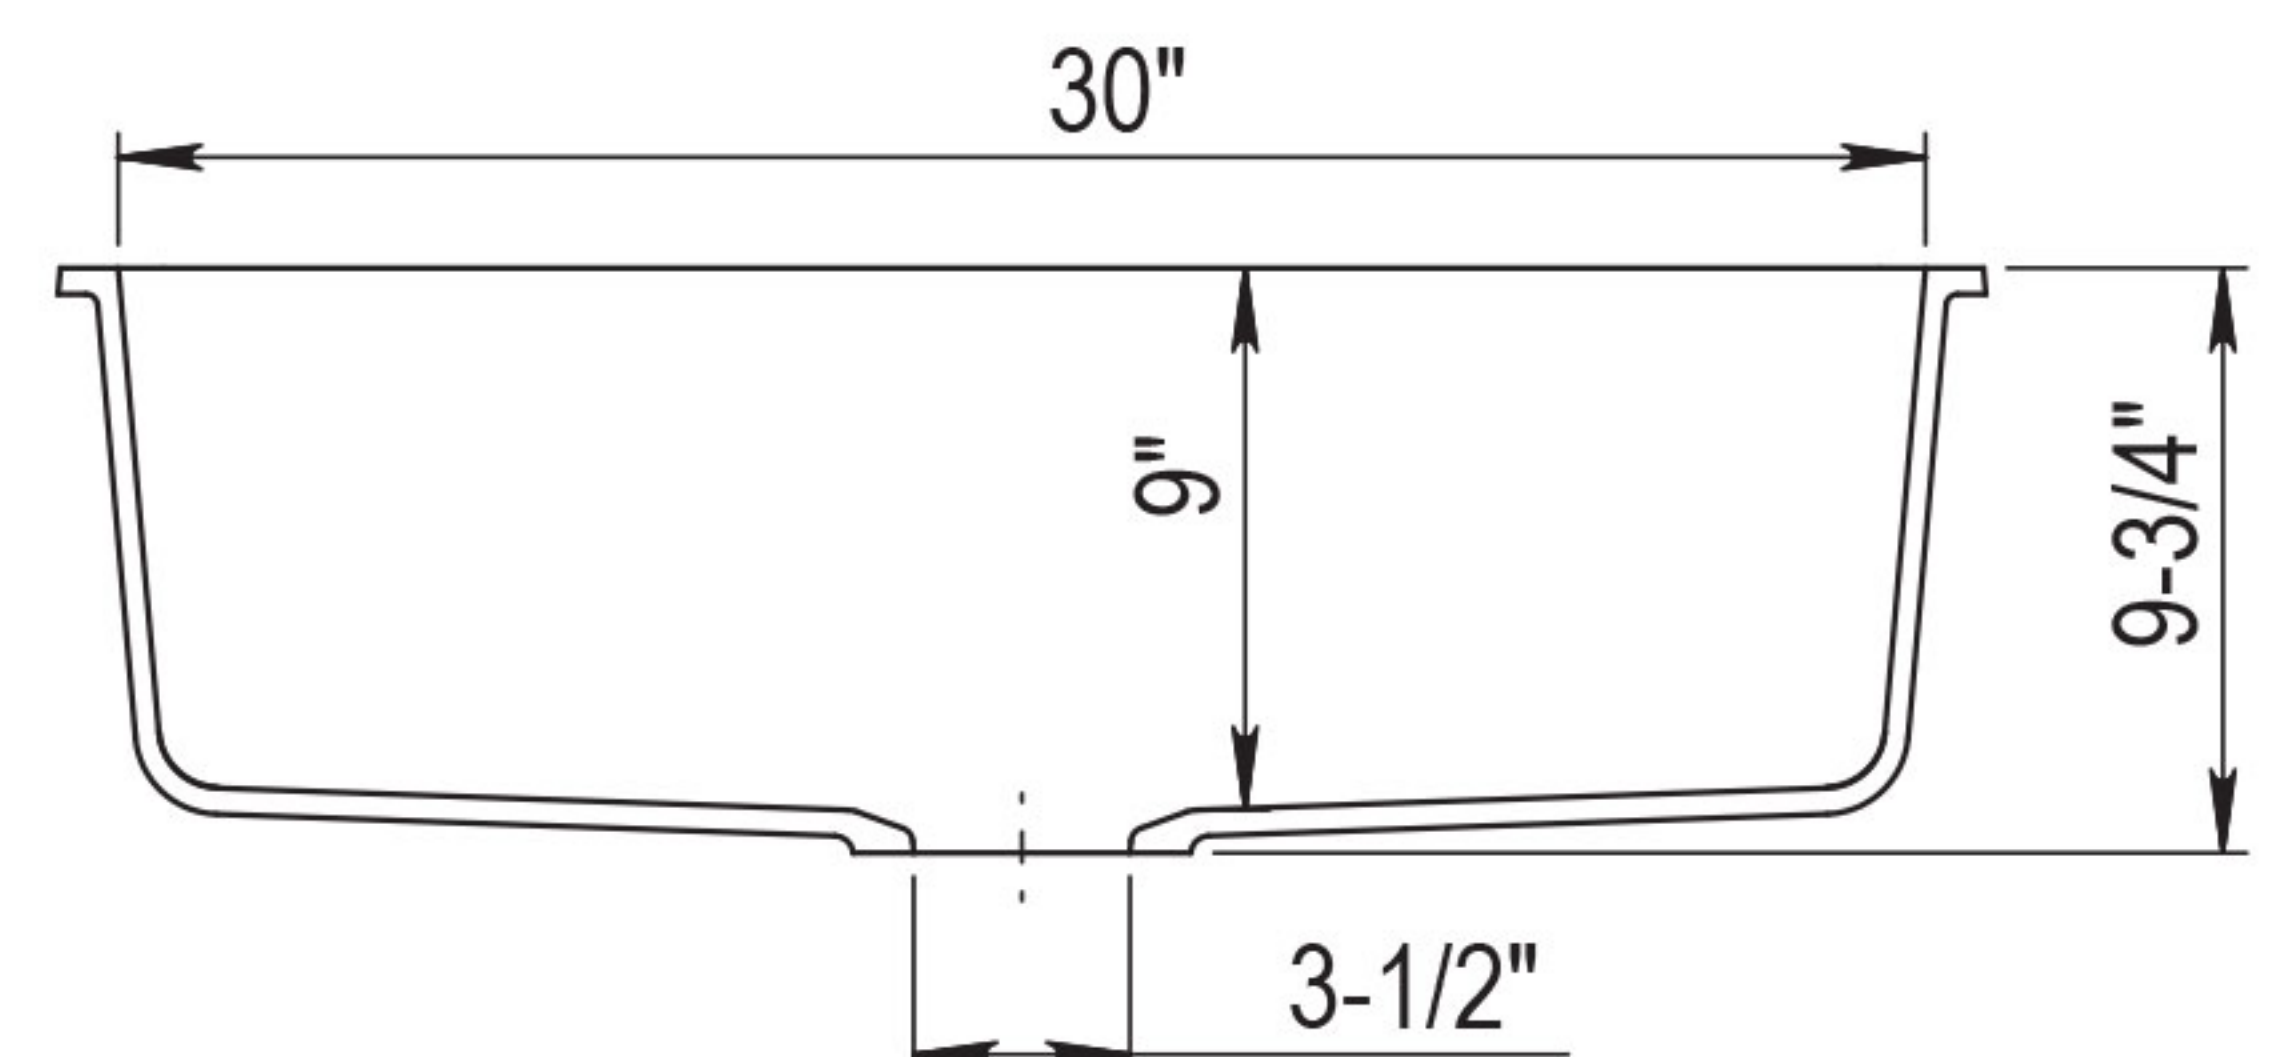

White (W)

Beige (B)

DIMENSIONS

Specifications and dimensions are not guaranteed and are subject to change without notice.

OVERALL
32" x 19"

BOWL
DEPTH
9"

DRAIN
DIAMETER
3-1/2"

JOB INFORMATION