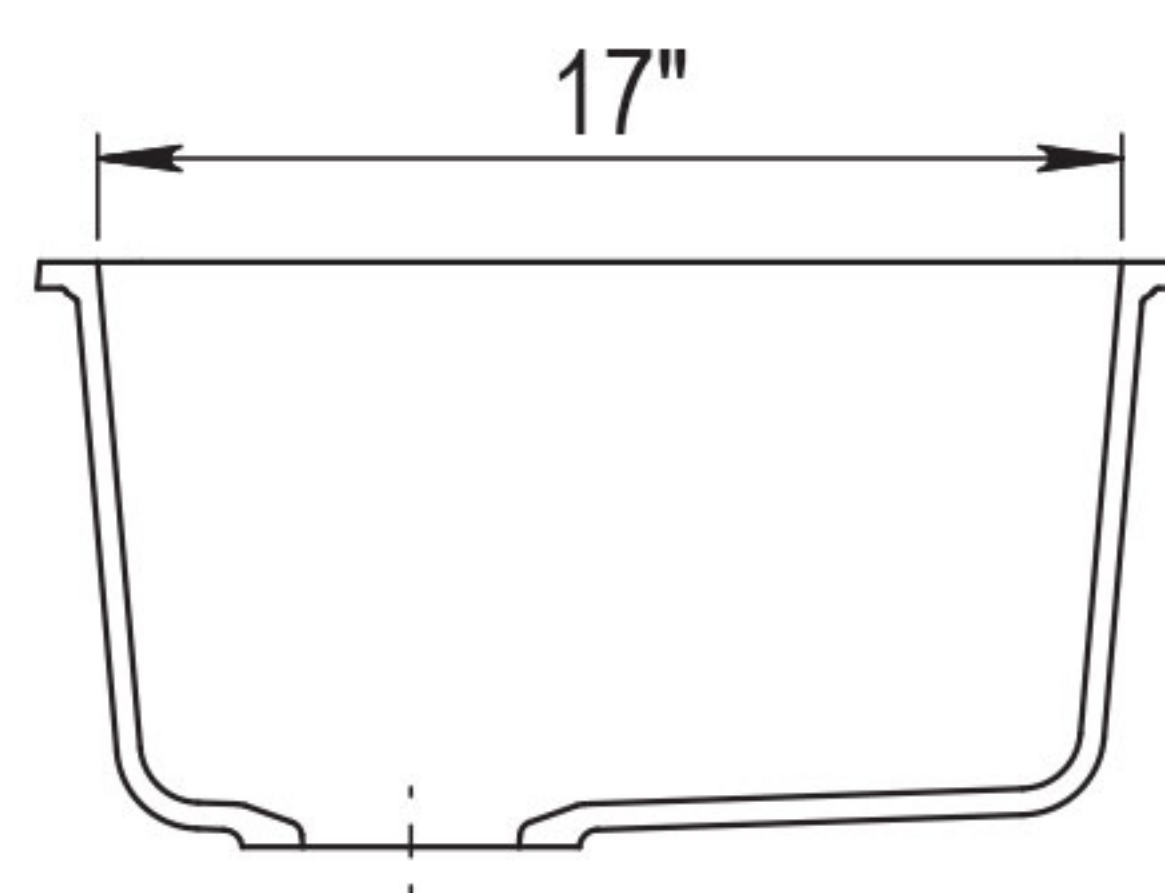

White (W)

Beige (B)

DIMENSIONS

Specifications and dimensions are not guaranteed and are subject to change without notice.

OVERALL
32" x 19"

BOWL
DEPTH
9"

DRAIN
DIAMETER
3-1/2"

JOB INFORMATION