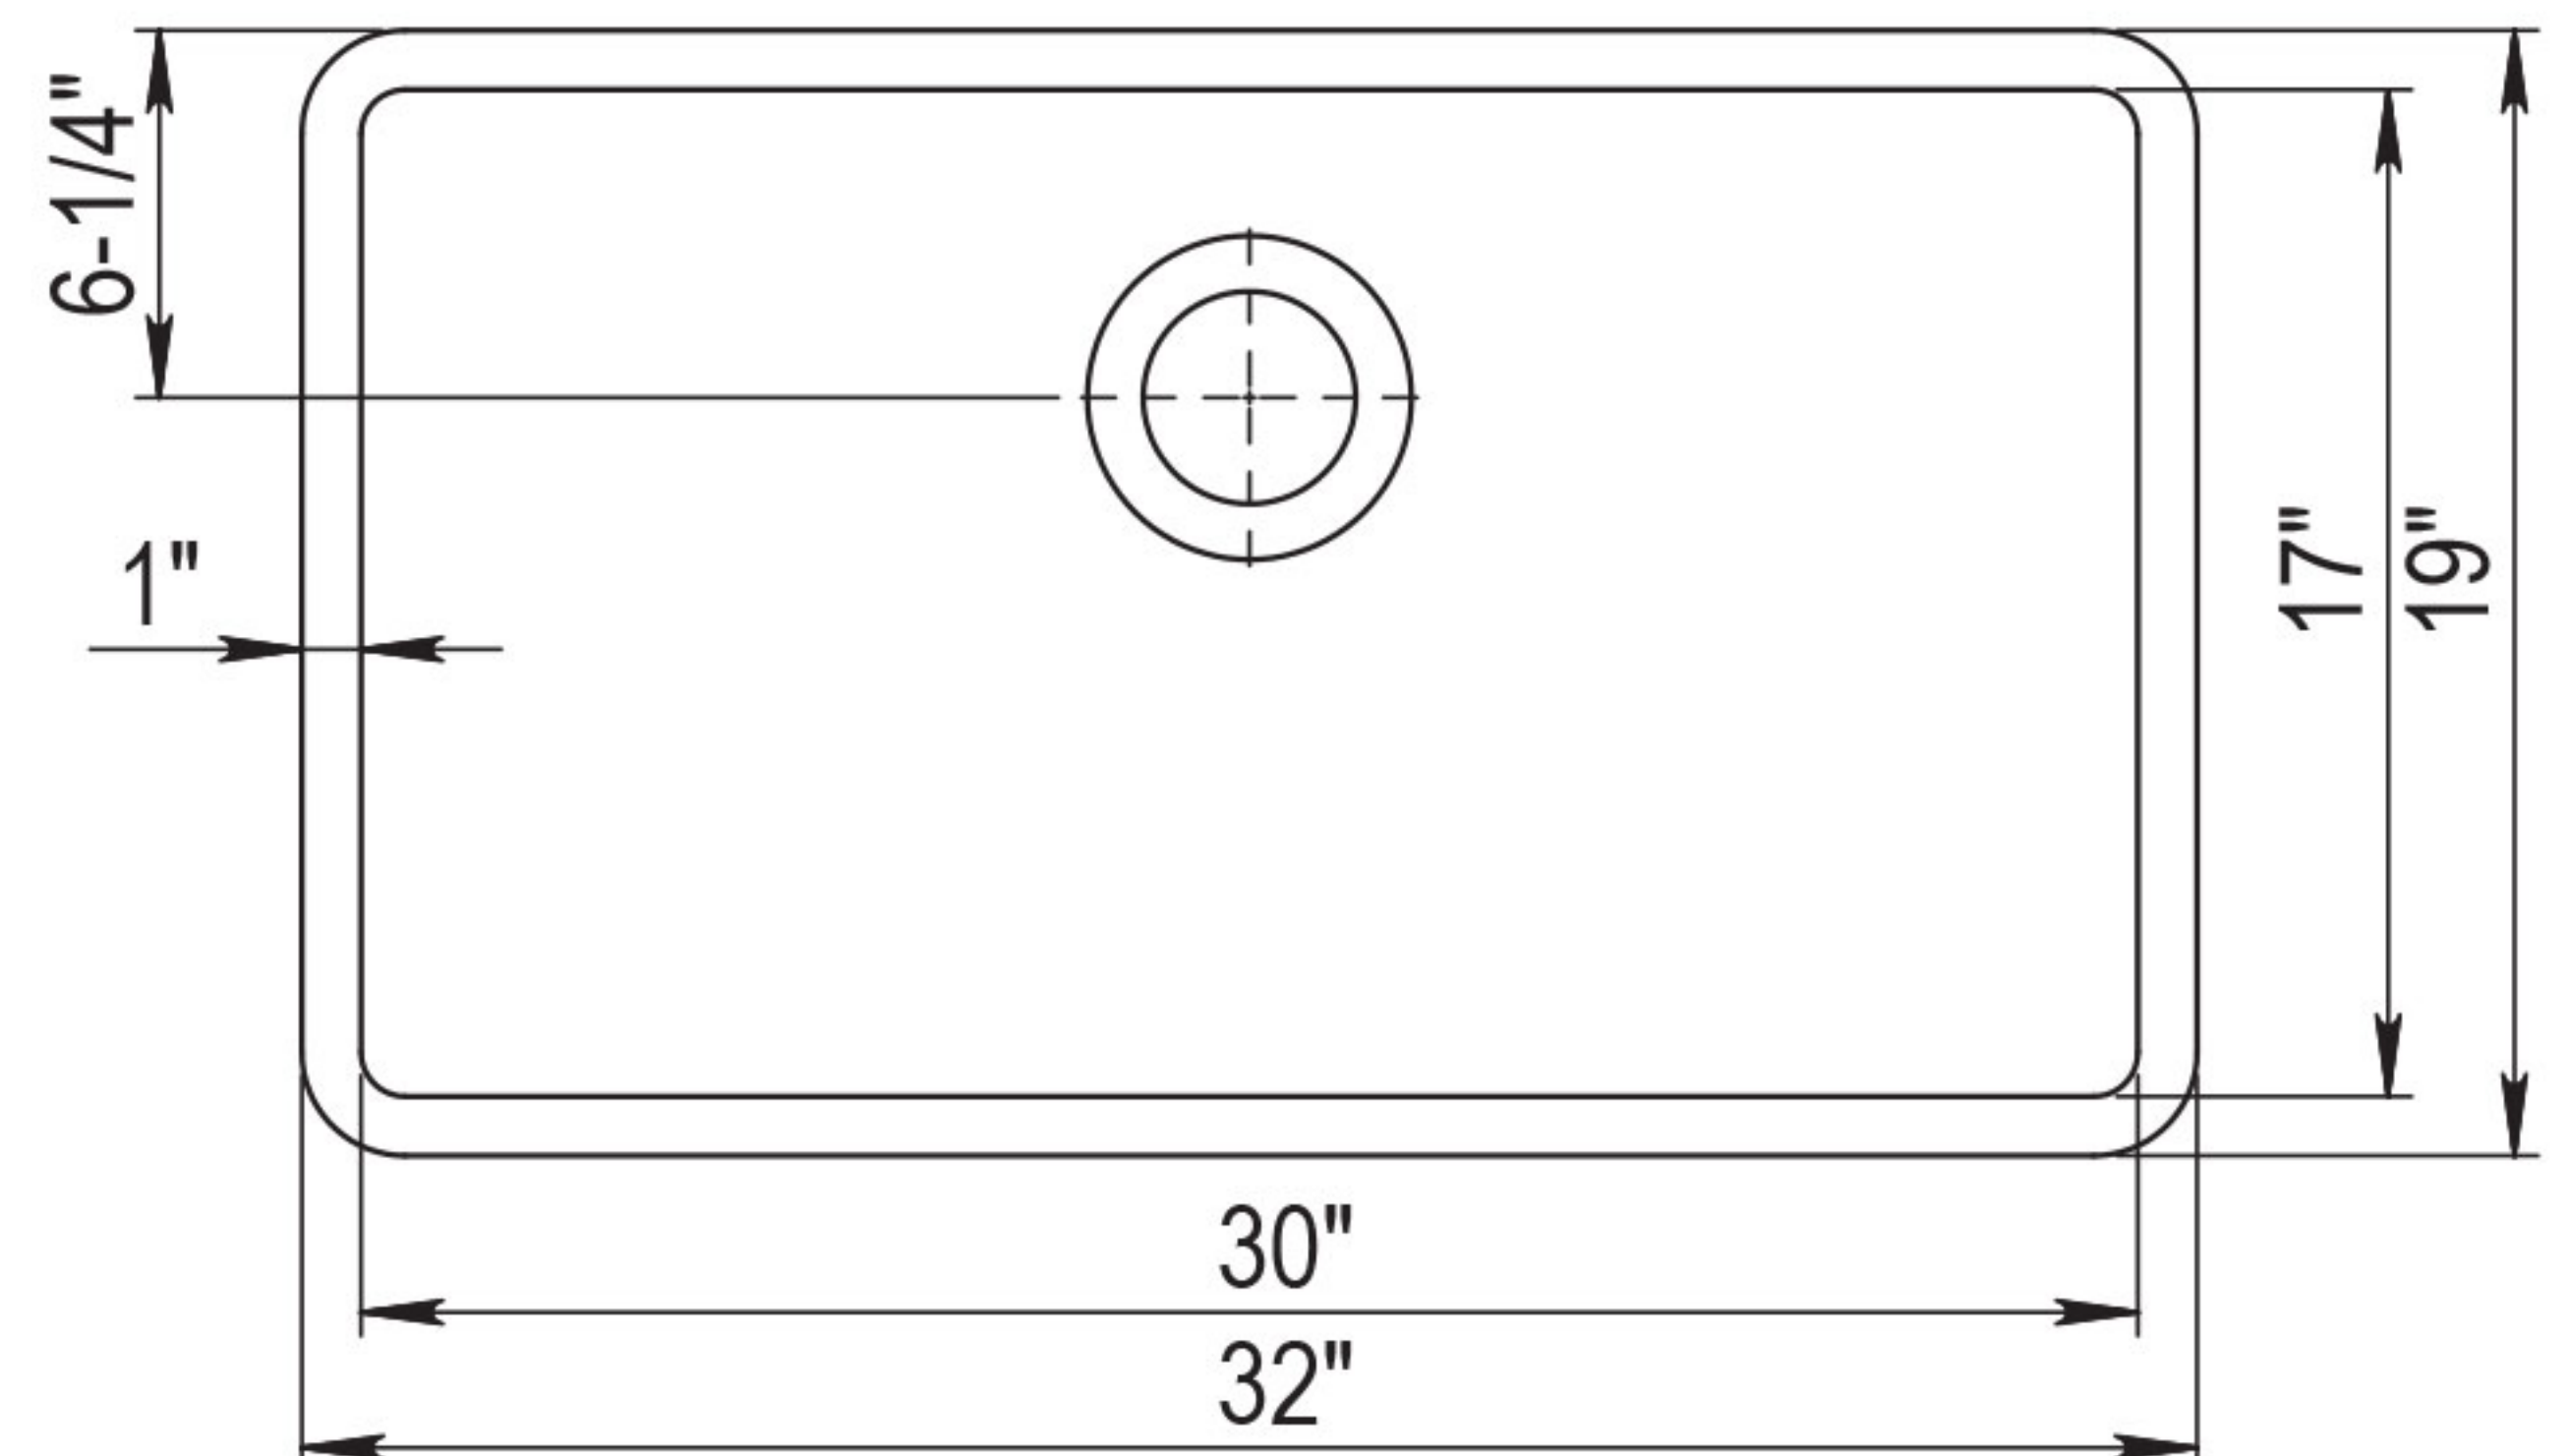

White (W)

Beige (B)

DIMENSIONS

Specifications and dimensions are not guaranteed and are subject to change without notice.

OVERALL
32" x 19"

BOWL
DEPTH
9"

DRAIN
DIAMETER
3-1/2"

JOB INFORMATION