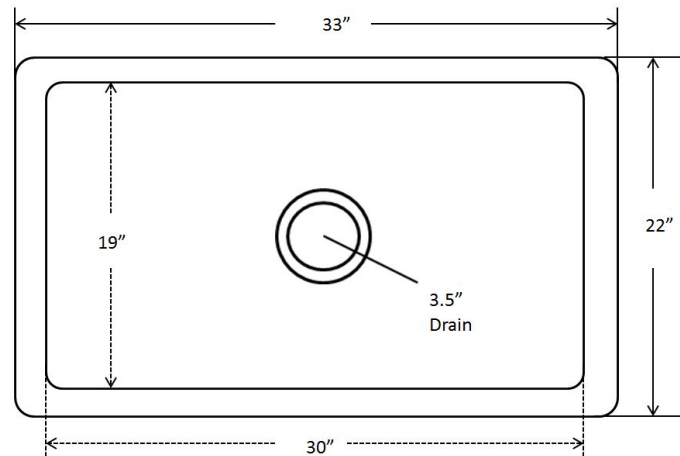

Dimensions:
Outer 33" x 22", 10" depth
Inner 30" x 19", 10" depth

For more information scan our QR code.
• iPhone open camera and hover over code click on pop-up and it will redirect you
• Android download QR app Lighting QR and follow instructions