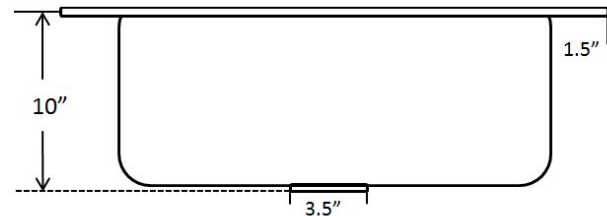

Kahlo
Kahlo Aged Copper I (Kahlo Aged Copper 2-5)
(Formally Custom Toscana)

Item: 2KS-AD-1,2,3,4,5

- Rectangular hand hammered aged copper 14 gauge
- Easy to clean and maintain
- Sound dampening panels and coating to reduce noise
- Rigorously tested to ensure no puddling or leaking
- Coordinating drain available
- Limited Lifetime Warranty

Dimensions:
Outer 33" x 22", 10" depth
Inner 30" x 19", 10" depth

For more information scan our QR code.
• iPhone open camera and hover over code click on pop-up and it will redirect you
• Android download QR app Lighting QR and follow instructions