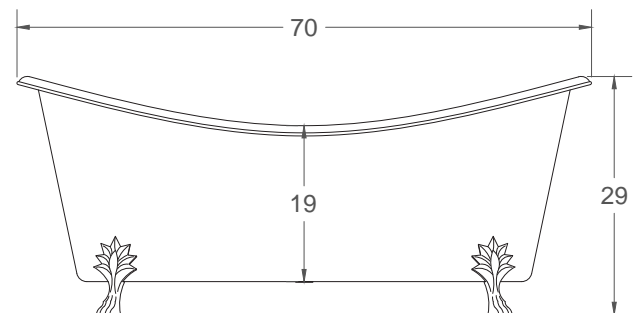

Item: TBT-7030-CL

- Handcrafted Antique Copper Exterior, Rose Gold Interior with Solid Brass Feet
- Lifetime Finish That Will Not Patina
- Easy to Clean and Maintain
- Limited Lifetime Warranty
- Coordinating Drain Available
- Fits 2½" Drain
- Overflow Can Be Added Upon Request
- Dimensions: 70" L x 30" W x 29" H

END VIEW

TOP VIEW

SIDE VIEW