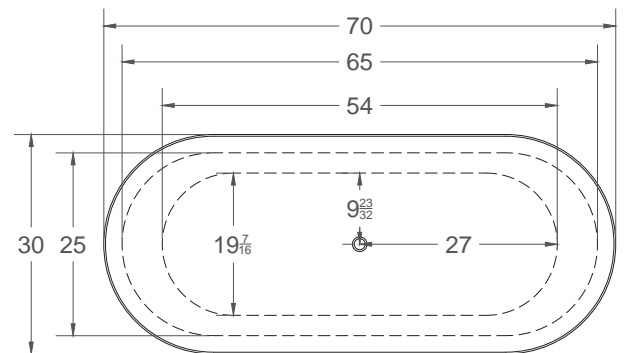

Item: TBT-7030-CL

- Handcrafted Antique Copper Exterior, Rose Gold Interior with Solid Brass Feet
- Lifetime Finish That Will Not Patina
- Easy to Clean and Maintain
- Limited Lifetime Warranty
- Coordinating Drain Available
- Fits 2½" Drain
- Overflow Can Be Added Upon Request
- Dimensions: 70" L x 30" W x 29" H

END VIEW

TOP VIEW

SIDE VIEW