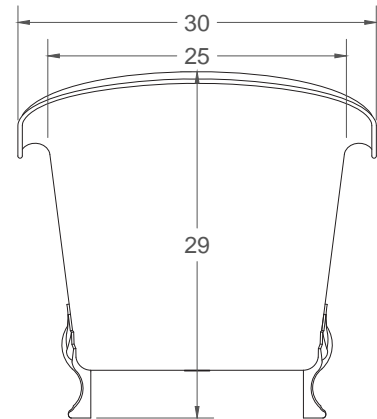

Item: TBT-7030-CL

- Handcrafted Antique Copper Exterior, Rose Gold Interior with Solid Brass Feet
- Lifetime Finish That Will Not Patina
- Easy to Clean and Maintain
- Limited Lifetime Warranty
- Coordinating Drain Available
- Fits 2½" Drain
- Overflow Can Be Added Upon Request
- Dimensions: 70" L x 30" W x 29" H

END VIEW

TOP VIEW

SIDE VIEW