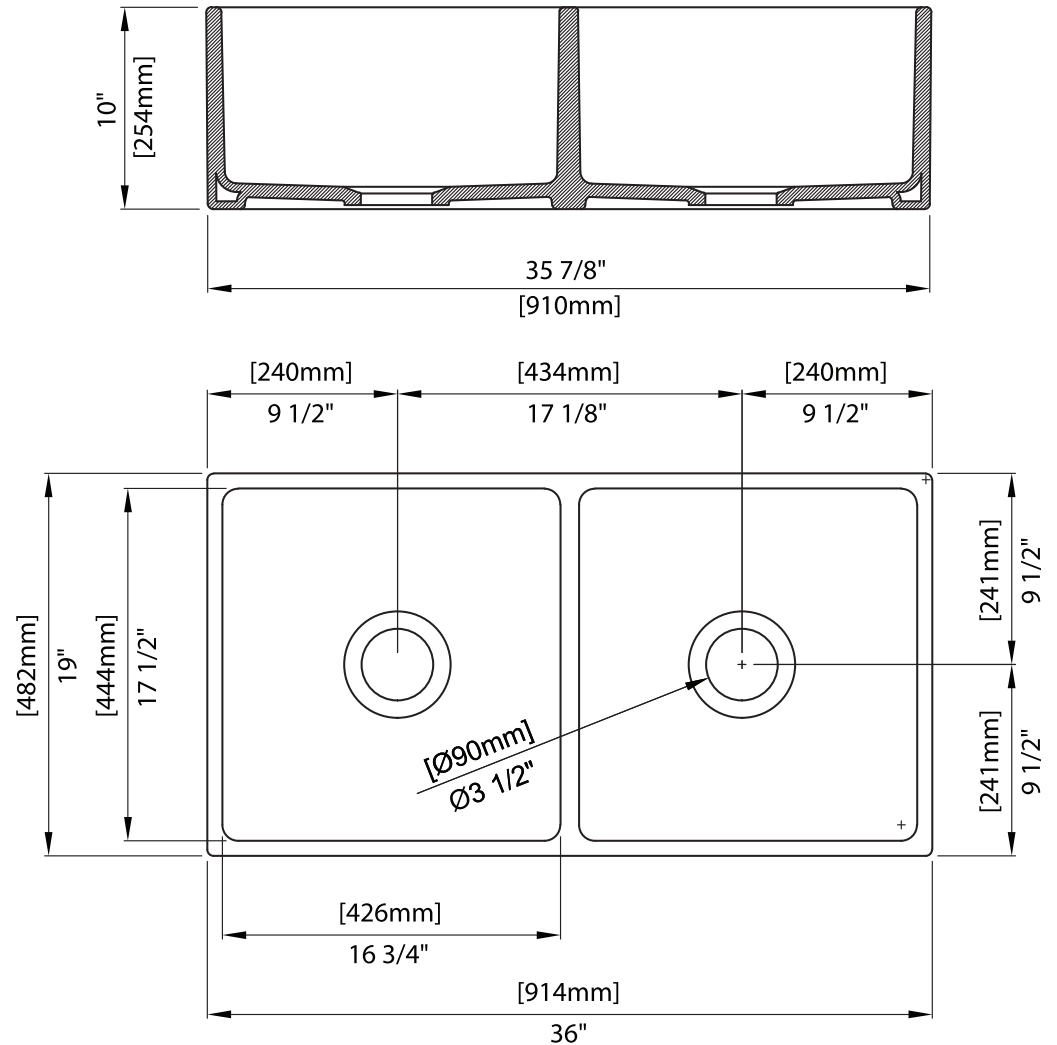

# Crestwood<sup>TM</sup>

Fireclay Sinks

CW-MOD-362-DBL

**Installation Note:**

Fireclay sinks are artisan crafted and fired at very high temperatures. Dimensions will vary. Please wait until receiving the sink to fabricate cabinetry and countertops.