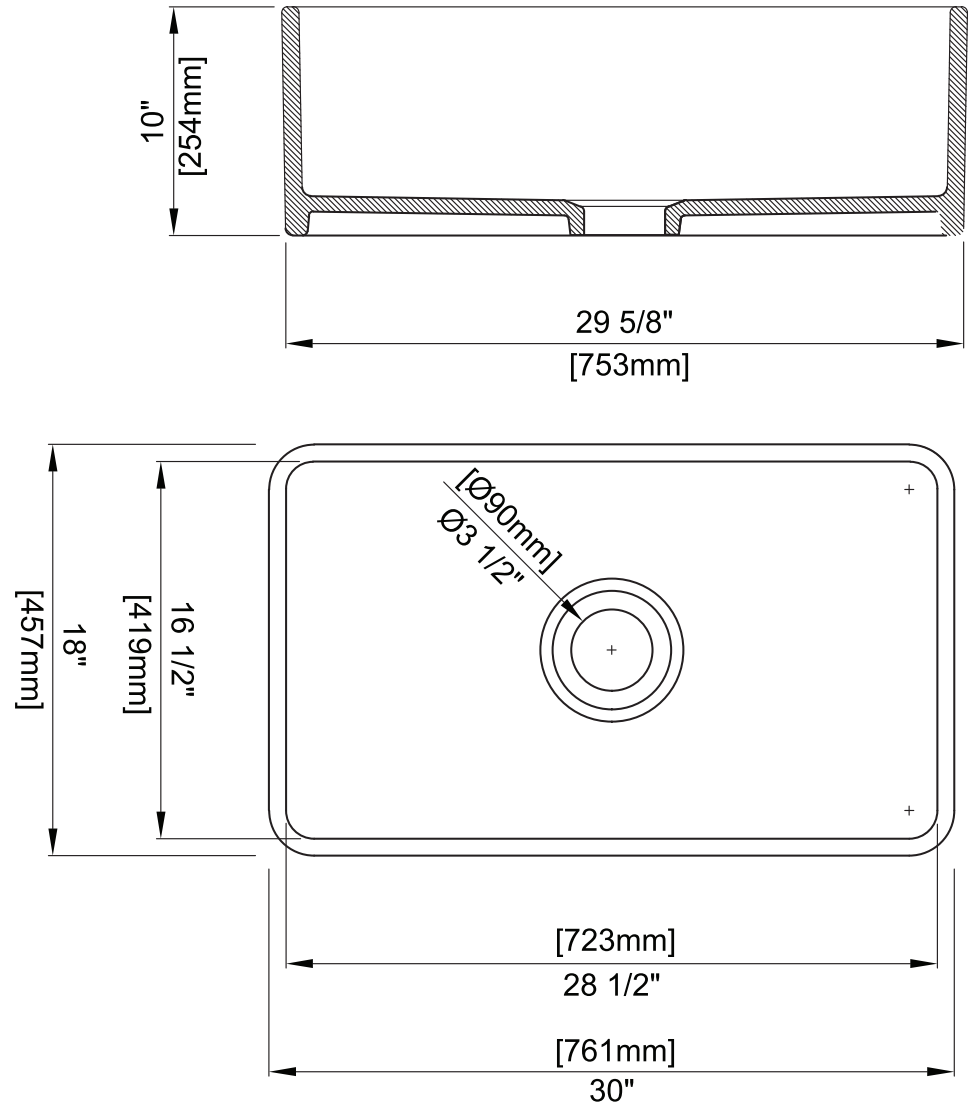

Crestwood[™]

Fireclay Sinks

CW-CL-30

Installation Note:

Fireclay sinks are artisan crafted and fired at very high temperatures. Dimensions will vary. Please wait until receiving the sink to fabricate cabinetry and countertops.