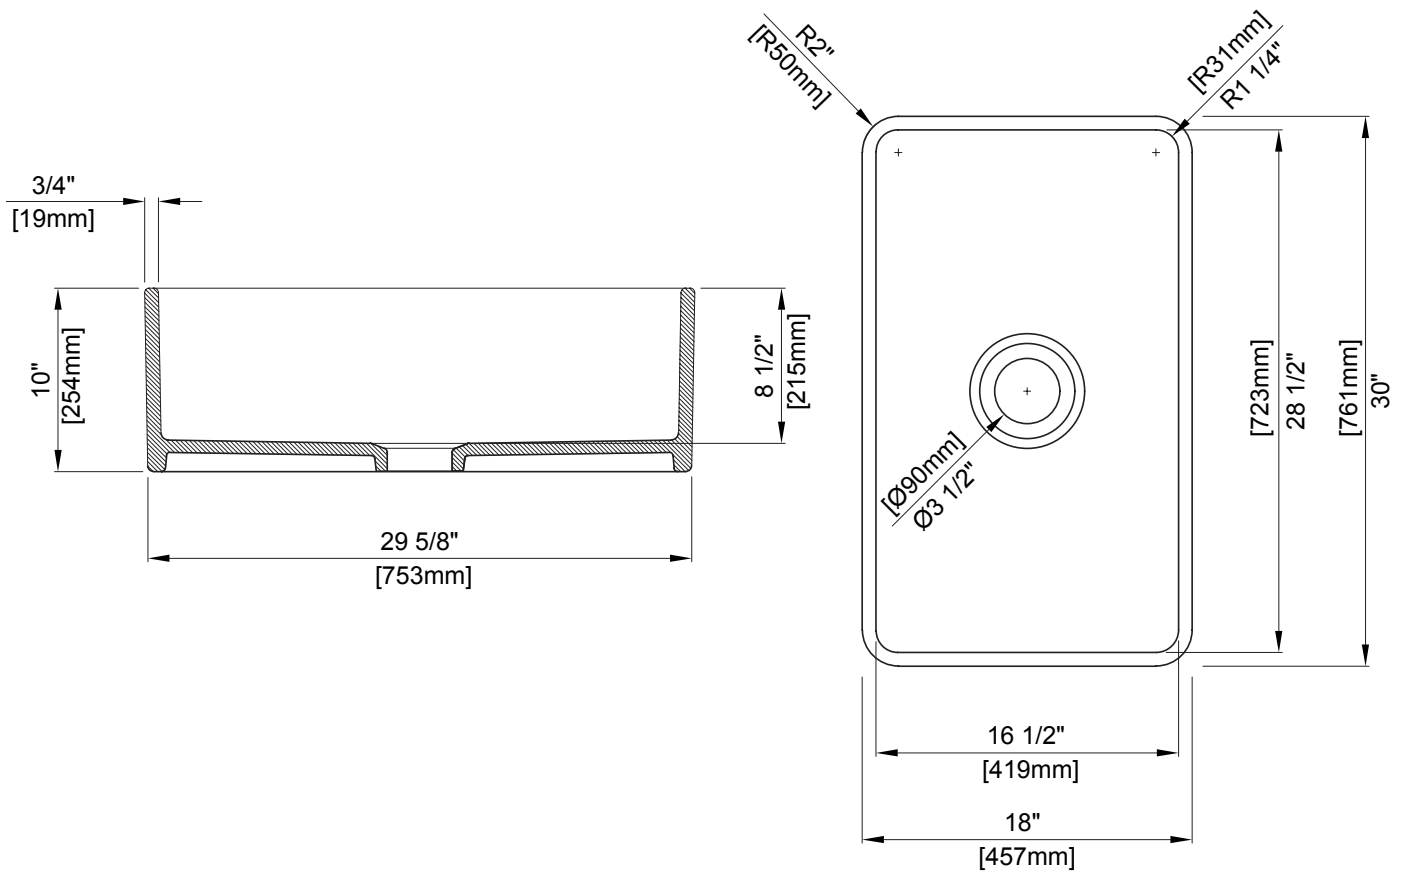

NOTES:

Refer to installation instructions supplied with kitchen sink for undermount, countertop or above counter custom installations.

Due to the fireclay process, dimensions may vary. Please use the actual sink that you will be installing in order to determine the cutout dimensions for your countertop.

CAUTION: Sink is heavy! Installer must provide adequate reinforcement for all load-bearing supports in accordance with installation instructions supplied with kitchen sink.

Fittings not included with fixture and must be ordered separately.

IMPORTANT: Dimensions of fixtures are nominal and may vary within the range of tolerance established by ANSI standards. These measurements are subject to change or cancellation. No responsibility is assumed for use of superseded or voided pages.