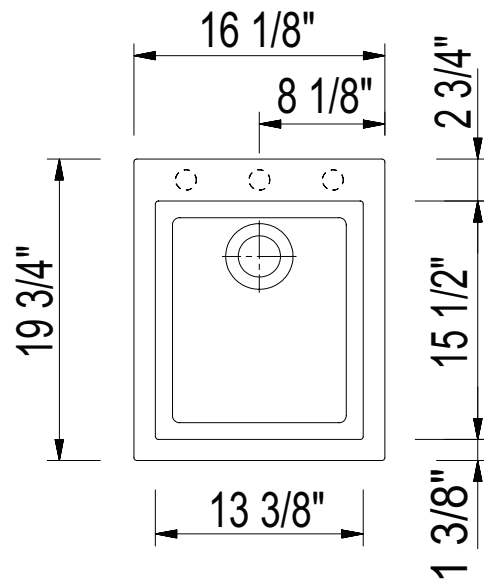

NOTES: Refer to installation instructions supplied with kitchen sink for undermount, or drop-in installations. Templates and installation kits provided with the sink.

CAUTION: Sink is heavy! Installer must provide adequate reinforcement for all load-bearing supports in accordance with installation instructions supplied with kitchen sink. Fittings included with the fixture and must be used as directed.

IMPORTANT: Dimensions of fixtures are nominal and may vary within the range of tolerance established by ANSI standards. These measurements are subject to change or cancellation. No responsibility is assumed for use of superseded or voided pages.