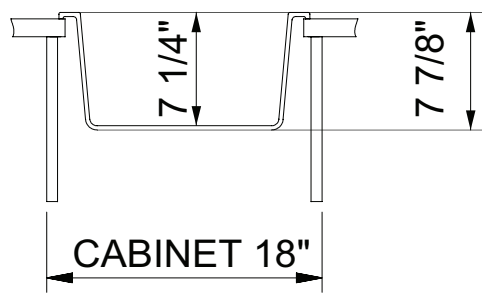

NOTES: Refer to installation instructions supplied with kitchen sink for undermount, or drop-in installations. Templates and installation kits provided with the sink.

CAUTION: Sink is heavy! Installer must provide adequate reinforcement for all load-bearing supports in accordance with installation instructions supplied with kitchen sink. Fittings included with the fixture and must be used as directed.

IMPORTANT: Dimensions of fixtures are nominal and may vary within the range of tolerance established by ANSI standards. These measurements are subject to change or cancellation. No responsibility is assumed for use of superseded or voided pages.