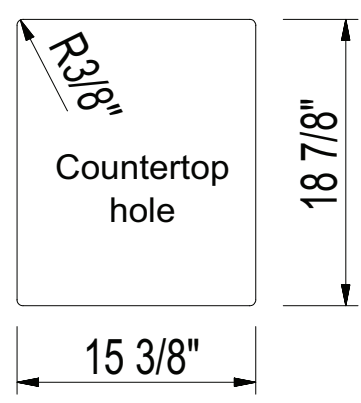

NOTES: Refer to installation instructions supplied with kitchen sink for undermount, or drop-in installations. Templates and installation kits provided with the sink.

CAUTION: Sink is heavy! Installer must provide adequate reinforcement for all load-bearing supports in accordance with installation instructions supplied with kitchen sink. Fittings included with the fixture and must be used as directed.

IMPORTANT: Dimensions of fixtures are nominal and may vary within the range of tolerance established by ANSI standards. These measurements are subject to change or cancellation. No responsibility is assumed for use of superseded or voided pages.