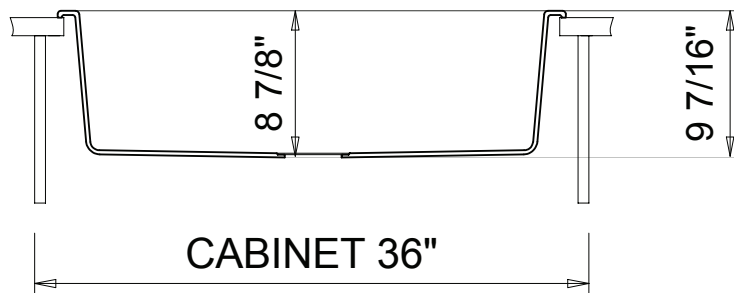

NOTES: Refer to installation instructions supplied with kitchen sink for undermount, or drop-in installations. Templates and installation kits provided with the sink.

CAUTION: Sink is heavy! Installer must provide adequate reinforcement for all load-bearing supports in accordance with installation instructions supplied with kitchen sink. Fittings included with the fixture and must be used as directed.

IMPORTANT: Dimensions of fixtures are nominal and may vary within the range of tolerance established by ANSI standards. These measurements are subject to change or cancellation. No responsibility is assumed for use of superseded or voided pages.