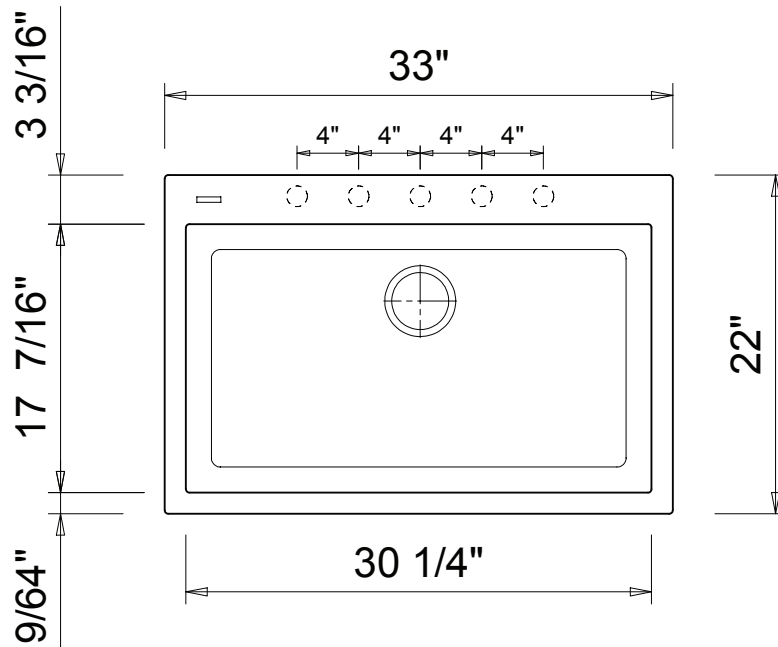

NOTES: Refer to installation instructions supplied with kitchen sink for undermount, or drop-in installations. Templates and installation kits provided with the sink.

CAUTION: Sink is heavy! Installer must provide adequate reinforcement for all load-bearing supports in accordance with installation instructions supplied with kitchen sink. Fittings included with the fixture and must be used as directed.

IMPORTANT: Dimensions of fixtures are nominal and may vary within the range of tolerance established by ANSI standards. These measurements are subject to change or cancellation. No responsibility is assumed for use of superseded or voided pages.