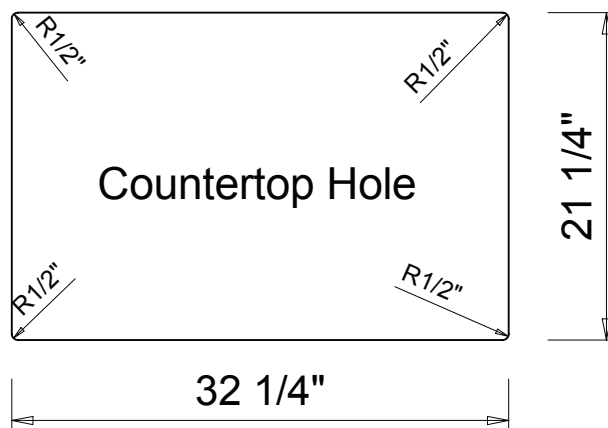

NOTES: Refer to installation instructions supplied with kitchen sink for undermount, or drop-in installations. Templates and installation kits provided with the sink.

CAUTION: Sink is heavy! Installer must provide adequate reinforcement for all load-bearing supports in accordance with installation instructions supplied with kitchen sink. Fittings included with the fixture and must be used as directed.

IMPORTANT: Dimensions of fixtures are nominal and may vary within the range of tolerance established by ANSI standards. These measurements are subject to change or cancellation. No responsibility is assumed for use of superseded or voided pages.