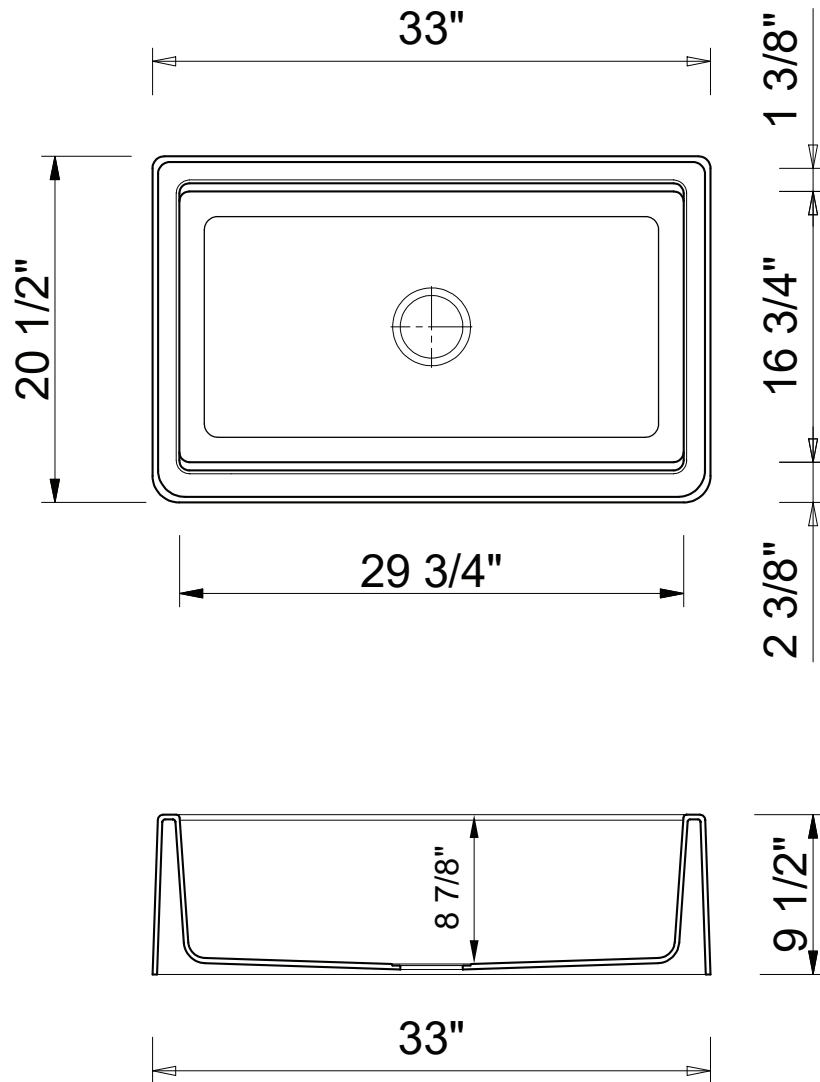

NOTES: Refer to installation instructions supplied with kitchen sink for undermount, countertop or slightly above counter custom installations. Please use the actual sink that you will be installing in order to determine the cutout dimensions for your countertop.

CAUTION: Sink is heavy! Installer must provide adequate reinforcement for all load-bearing supports in accordance with installation instructions supplied with kitchen sink. Fittings not included with fixture and must be ordered separately.

IMPORTANT: Dimensions of fixtures are nominal and may vary within the range of tolerance established by ANSI standards. These measurements are subject to change or cancellation. No responsibility is assumed for use of superseded or voided pages.