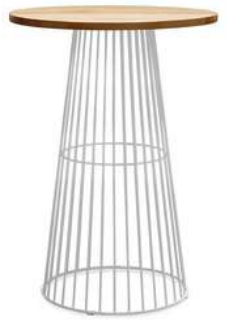

Rustic Timber Folding Chairs

Wide Range of Tables!

View Our Full Collection Online at www.nufurn.com.au

Call Us To Place Your Order Today! 1800 650 019

IndustriX Range

Harlem Series

White/Grey/Black Frames

Burnley Series

Uni Series

Voltage Series

Harvey Series

Function Chairs

Othello

Matrix

Regal (Removable Cover)

Torino Max