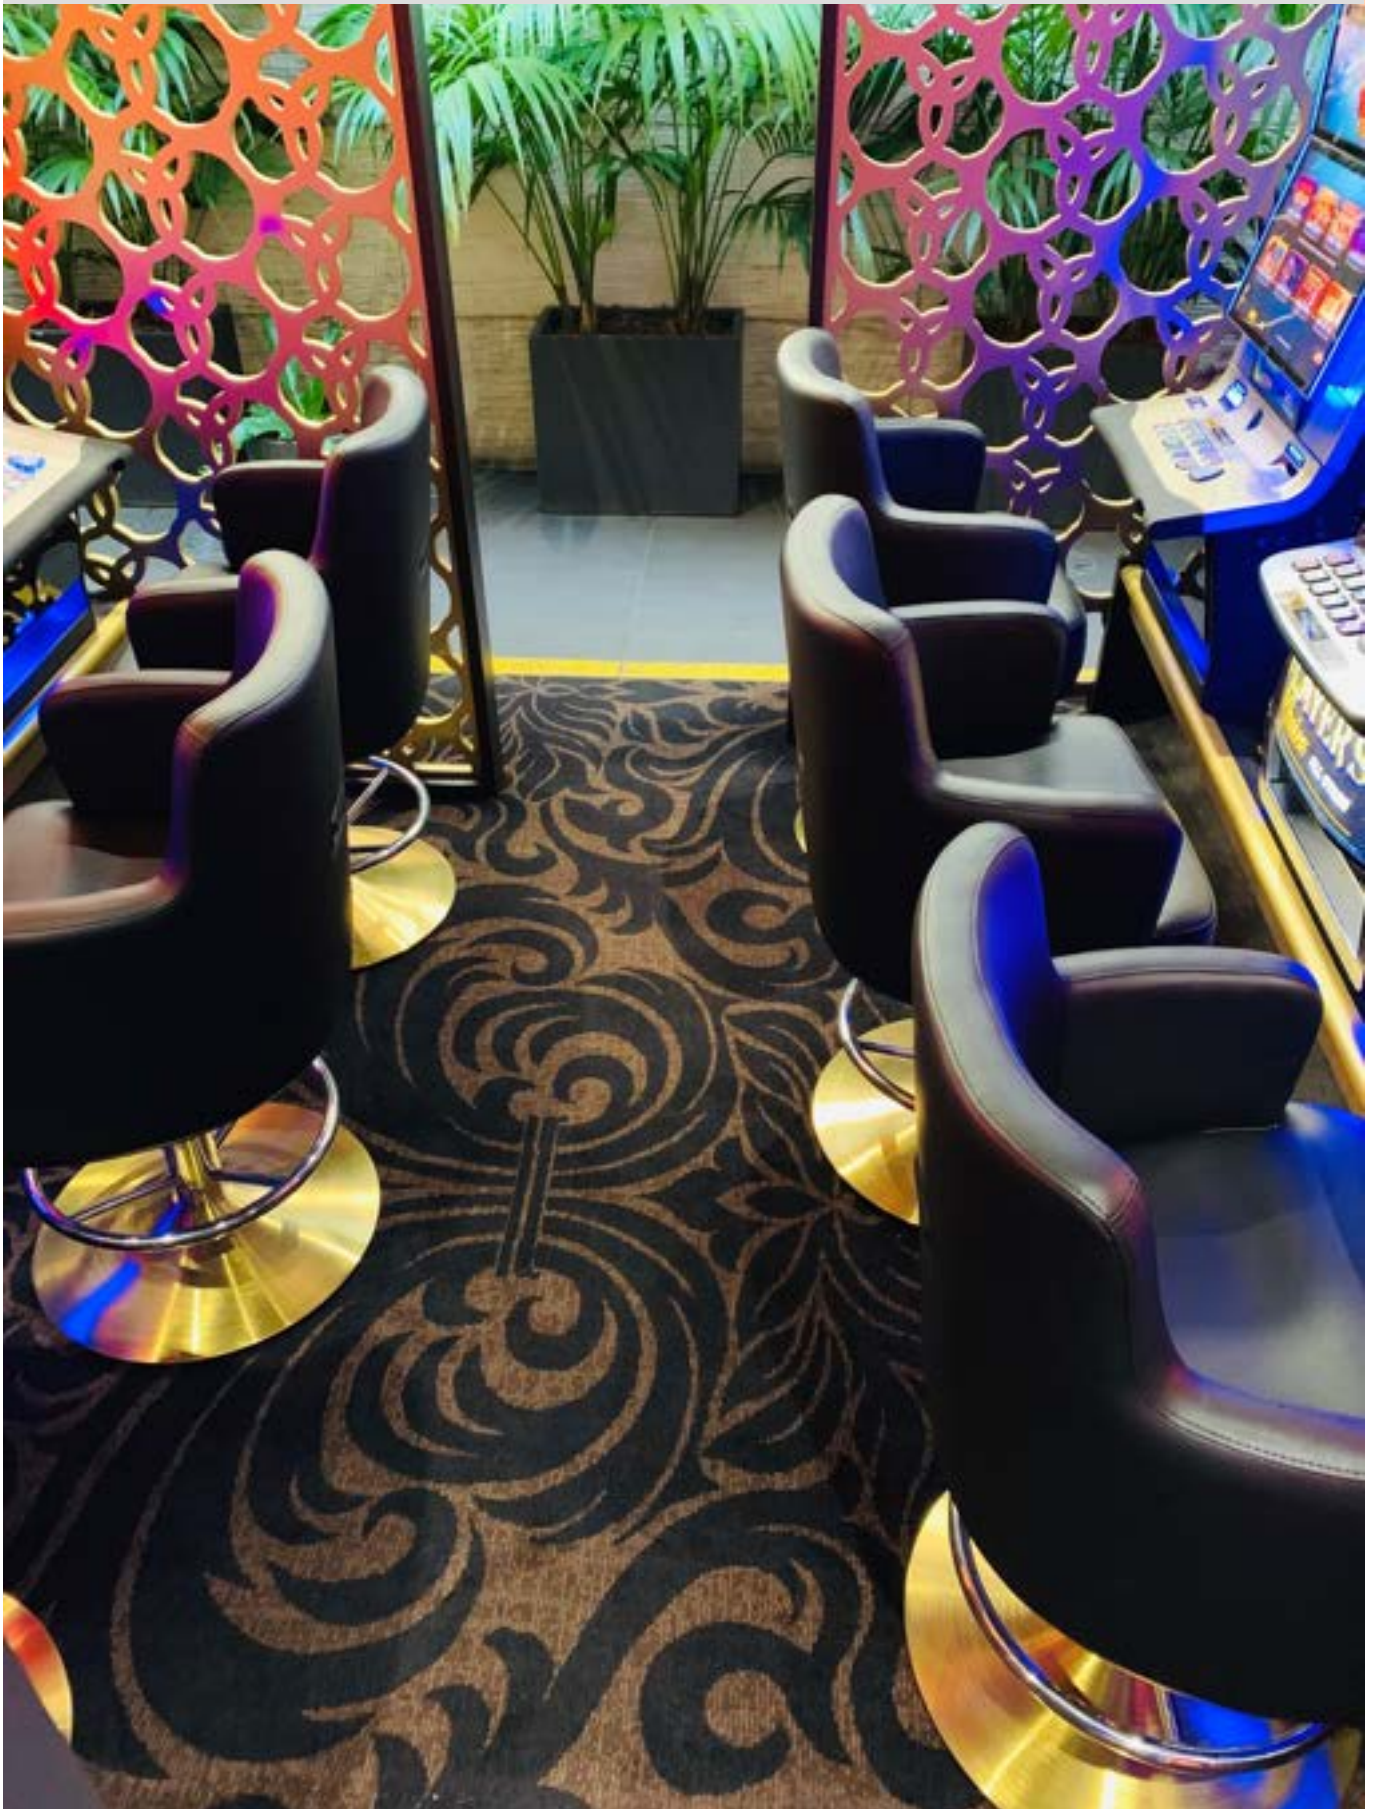

# Installations

Eastlakes Football - Duci

Wynnum Manly Workers - High Clover

Club Burwood - Ventura

Dudley Hotel - Clover

Coogee Bay Hotel - Helix