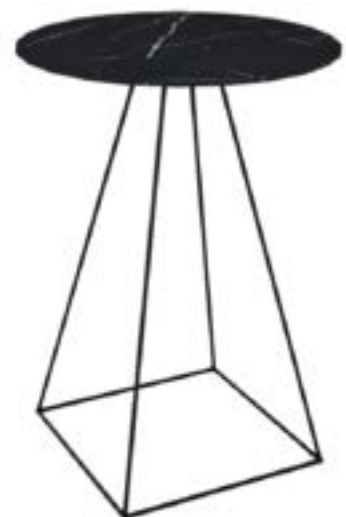

TABLE 2: H:1000mm W:1350mm D:600mm

TABLE 3: H:900mm W:1250mm D:600mm

Customisable
Dimensions

Suffolk

TABLE 1: H:1100mm Dia:800mm

TABLE 2: H:950mm Dia:W:700mm

TABLE 3: H:800mm Dia:600mm

Customisable
Dimensions

Voltage

- TABLE 1:** H:1100mm Dia:800mm
- TABLE 2:** H:950mm Dia:W:700mm
- TABLE 3:** H:800mm Dia:600mm

Mirage

- TABLE 1:** H:1100mm Dia:800mm
- TABLE 2:** H:950mm Dia:W:700mm
- TABLE 3:** H:800mm Dia:600mm