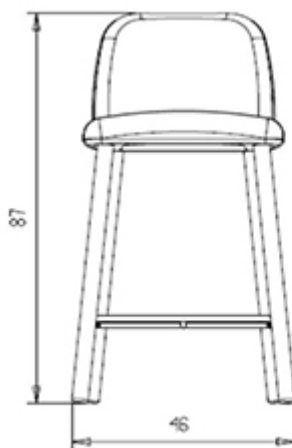

Myra 658B

MYRA COLLECTION:

Myra 652, Myra 653, Myra 654, Myra 654B, Myra 655, Myra 656, Myra 657, Myra 658, Myra 658B, Myra 659,