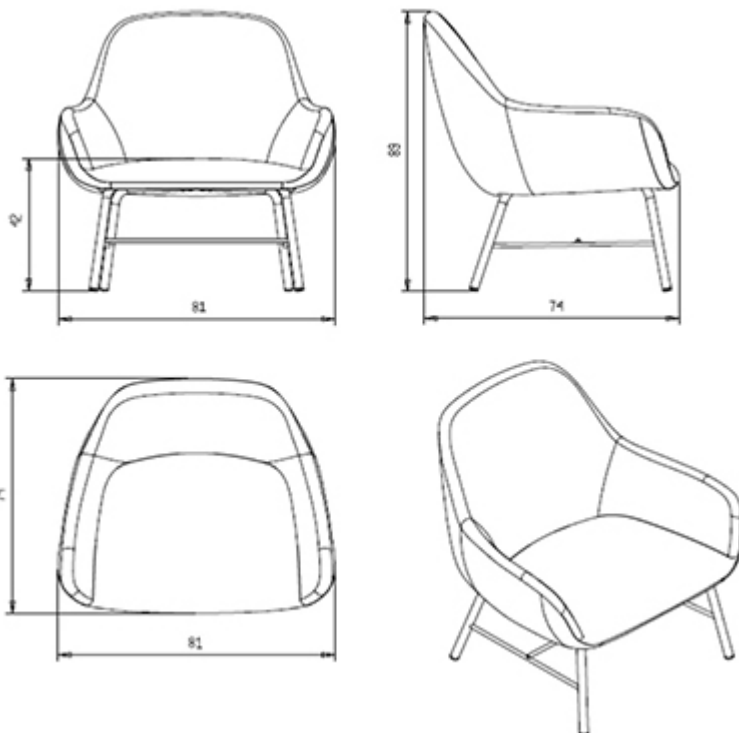

MYRA COLLECTION:

Myra 652, Myra 653, Myra 654, Myra 654B, Myra 655, Myra 656, Myra 657, Myra 658, Myra 658B, Myra 659,

4-leg lounge chair with steel frame and upholstered shell in fabric. Available in polyurethane injected foam in compliance with UK fire regulations. 