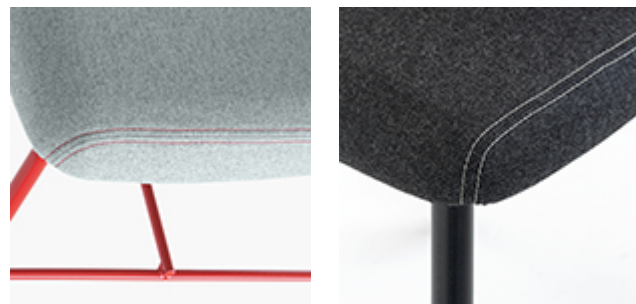

NOTE

Stichings available in red, rope and tone-sur-tone. To be specified at the moment of the order.