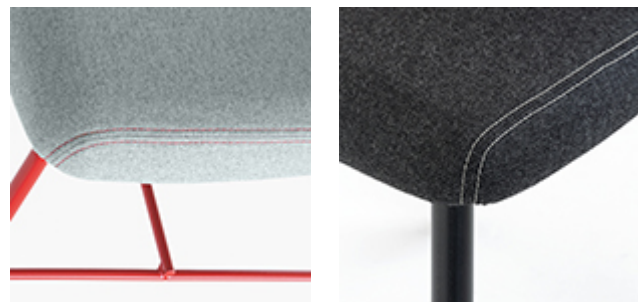

NOTE

Stichings available in red, rope and tone-sur-tone. To be specified at the moment of the order.