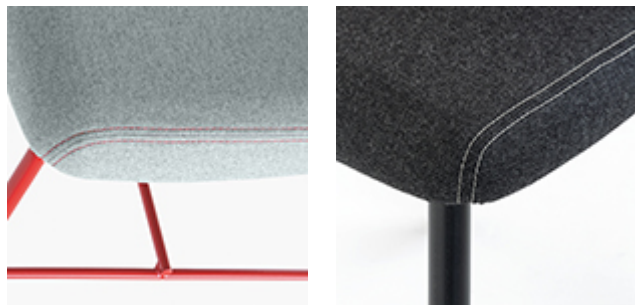

NOTE

Stichings available in red, rope and tone-sur-tone. To be specified at the moment of the order.