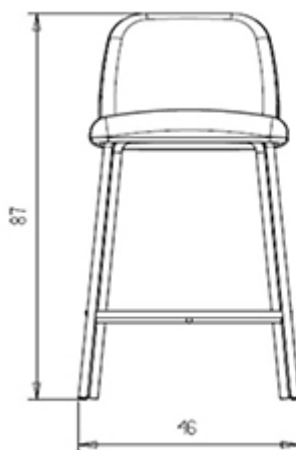

Myra 652, Myra 653, Myra 654, Myra 654B, Myra 655, Myra 656, Myra 657, Myra 658, Myra 658B, Myra 659,

4-leg stool with steel frame and upholstered shell in fabric; version with seat H 65 cm. Available in polyurethane injected foam in compliance with UK fire