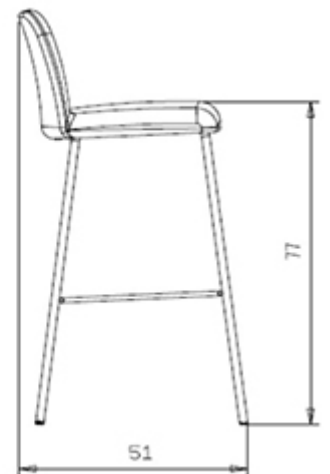

Myra 652, Myra 653, Myra 654, Myra 654B, Myra 655, Myra 656, Myra 657, Myra 658, Myra 658B, Myra 659,

4-leg stool with steel frame and upholstered shell in fabric; version with seat H 77 cm. Available in polyurethane injected foam in compliance with UK fire regulations. 