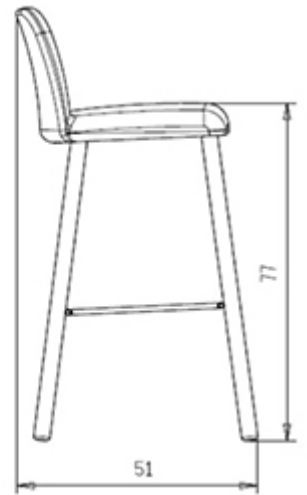

Myra 652, Myra 653, Myra 654, Myra 654B, Myra 655, Myra 656, Myra 657, Myra 658, Myra 658B, Myra 659,

4-leg stool with wooden frame and upholstered shell in fabric; version with seat H 77 cm. Available in polyurethane injected foam in compliance with UK fire