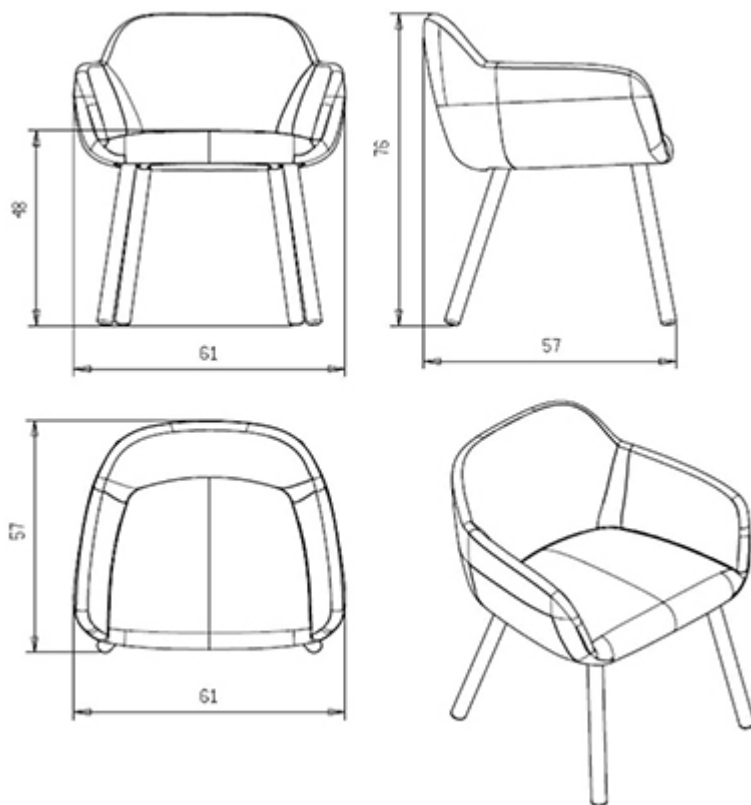

Myra 657

MYRA COLLECTION:

Myra 652, Myra 653, Myra 654, Myra 654B, Myra 655, Myra 656, Myra 657, Myra 658, Myra 658B, Myra 659,