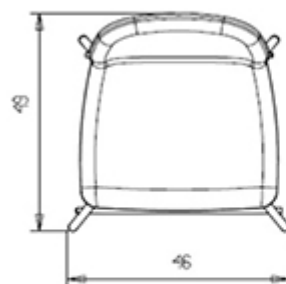

Myra 654B

MYRA COLLECTION:

Myra 652, Myra 653, Myra 654, Myra 654B, Myra 655, Myra 656, Myra 657, Myra 658, Myra 658B, Myra 659,