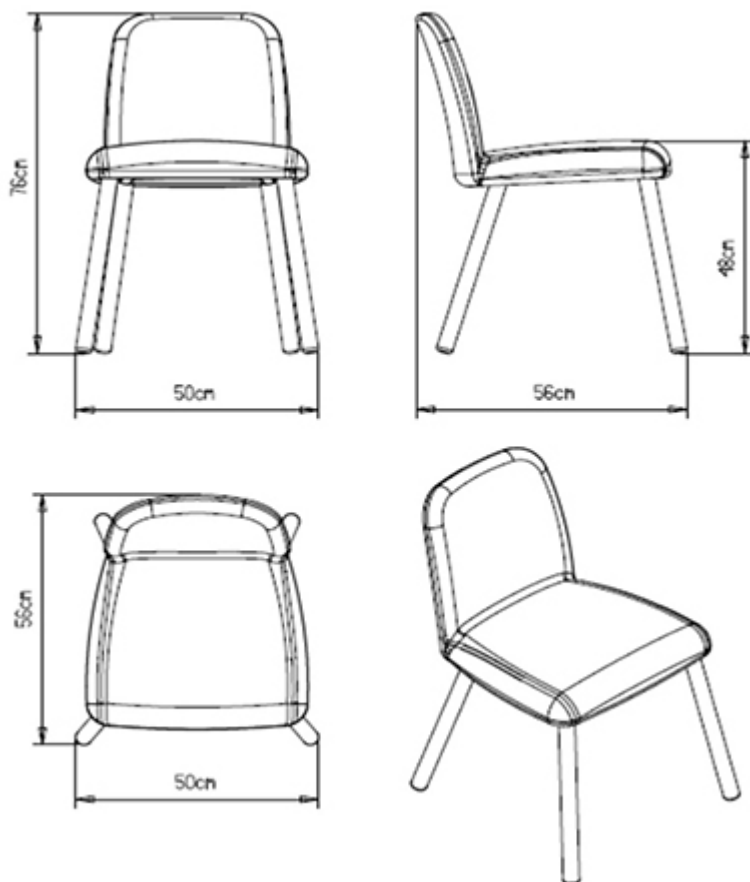

Myra 656

MYRA COLLECTION:

Myra 652, Myra 653, Myra 654, Myra 654B, Myra 655, Myra 656, Myra 657, Myra 658, Myra 658B, Myra 659,