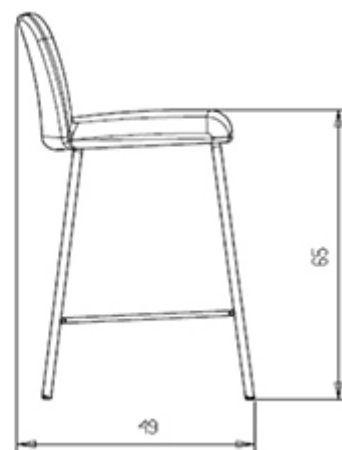

Myra 652, Myra 653, Myra 654, Myra 654B, Myra 655, Myra 656, Myra 657, Myra 658, Myra 658B, Myra 659,

4-leg stool with steel frame and upholstered shell in fabric; version with seat H 65 cm. Available in polyurethane injected foam in compliance with UK fire