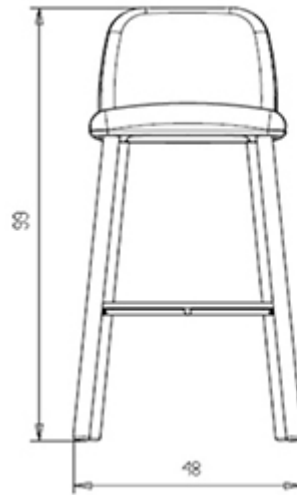

Myra 652, Myra 653, Myra 654, Myra 654B, Myra 655, Myra 656, Myra 657, Myra 658, Myra 658B, Myra 659,

4-leg stool with wooden frame and upholstered shell in fabric; version with seat H 77 cm. Available in polyurethane injected foam in compliance with UK fire