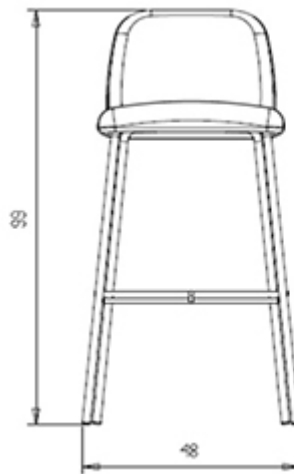

Myra 652, Myra 653, Myra 654, Myra 654B, Myra 655, Myra 656, Myra 657, Myra 658, Myra 658B, Myra 659,

4-leg stool with steel frame and upholstered shell in fabric; version with seat H 77 cm. Available in polyurethane injected foam in compliance with UK fire regulations. 