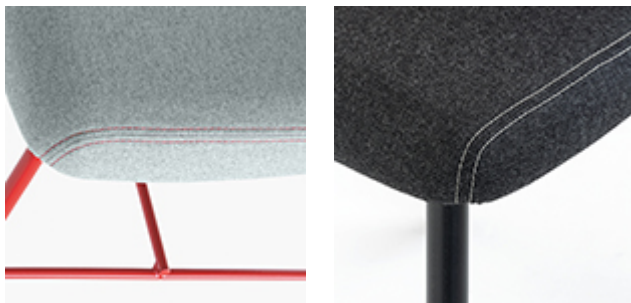

NOTE

Stichings available in red, rope and tone-sur-tone. To be specified at the moment of the order.