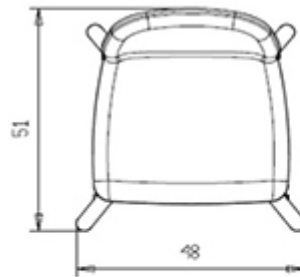

Myra 652, Myra 653, Myra 654, Myra 654B, Myra 655, Myra 656, Myra 657, Myra 658, Myra 658B, Myra 659,

4-leg stool with wooden frame and upholstered shell in fabric; version with seat H 77 cm. Available in polyurethane injected foam in compliance with UK fire