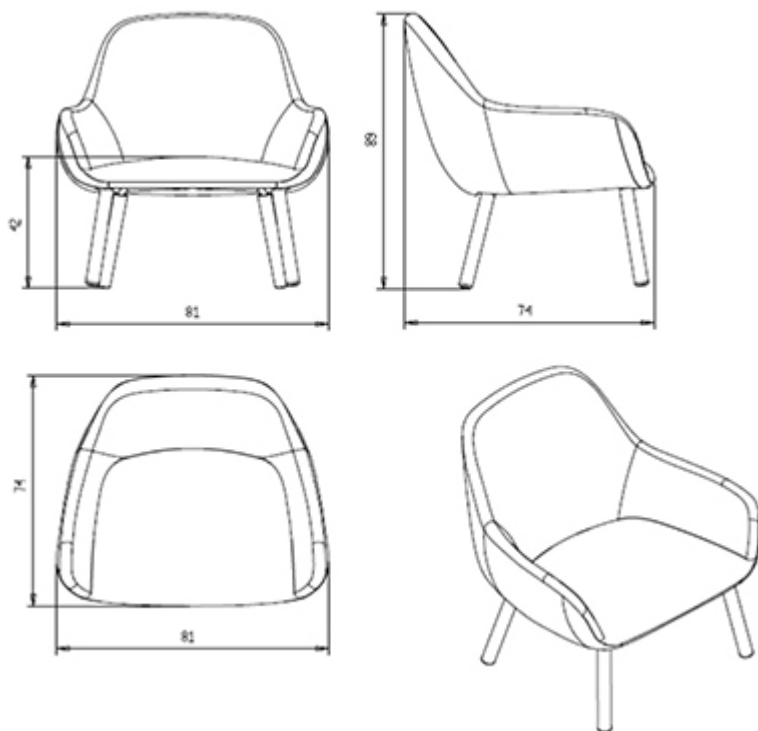

Myra 659

MYRA COLLECTION:

Myra 652, Myra 653, Myra 654, Myra 654B, Myra 655, Myra 656, Myra 657, Myra 658, Myra 658B, Myra 659,