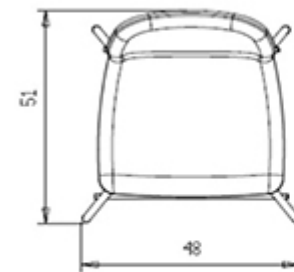

Myra 652, Myra 653, Myra 654, Myra 654B, Myra 655, Myra 656, Myra 657, Myra 658, Myra 658B, Myra 659,

4-leg stool with steel frame and upholstered shell in fabric; version with seat H 77 cm. Available in polyurethane injected foam in compliance with UK fire regulations. 