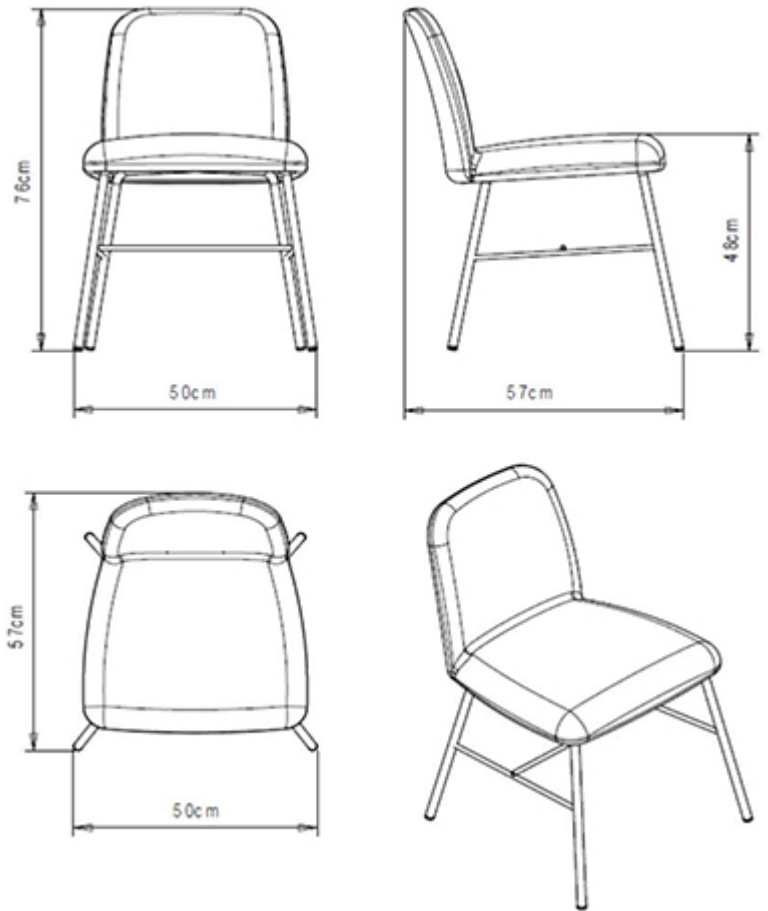

Myra 652

MYRA COLLECTION:

Myra 652, Myra 653, Myra 654, Myra 654B, Myra 655, Myra 656, Myra 657, Myra 658, Myra 658B, Myra 659,

4-leg chair with steel frame and shell upholstered in fabric. Available in polyurethane injected foam in compliance with UK fire regulations. 