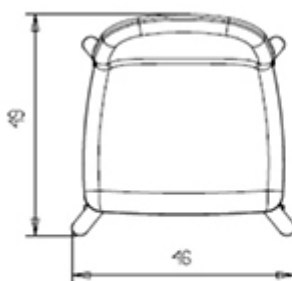

Myra 658B

MYRA COLLECTION:

Myra 652, Myra 653, Myra 654, Myra 654B, Myra 655, Myra 656, Myra 657, Myra 658, Myra 658B, Myra 659,