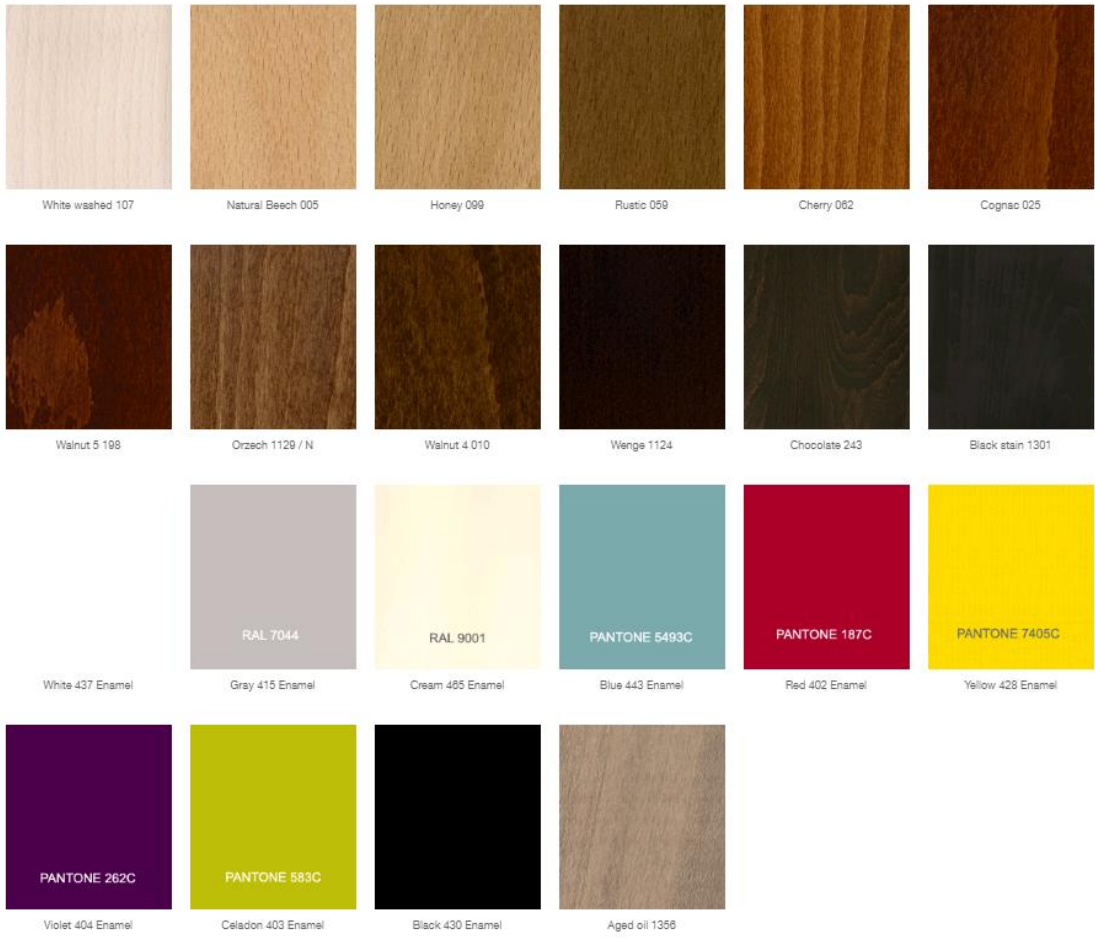

### sizes and weight

		
Overall height	Overall width	Overall length
400	700	800

Wood finishes-oak

Stencils.

Stains on beech wood

Upholstery gr. I

Heron Cobalt 06

Heron Black 25

Ender Biscuit 41

Ender Sponge 34

Ender Duet 11

Ender Emerald 19

Ender Chrome 20

PERSEMPRA 1

PERSEMPRA 3

PERSEMPRA 4