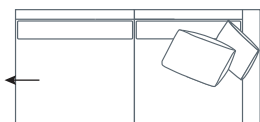

SIDE VIEW (CM)

Seat Height	Seat Depth	Back Height	Arm Height	Leg Height	Scatter Size
40	60	61	61	10	50 x 50 cm 60 x 40 cm

DIMENSIONS (CM)

L 260 x D 102 x H 81
4 Seater

L 240 x D 102 x H 81
3.5 Seater

L 220 x D 102 x H 81
3 Seater

L 200 x D 102 x H 81
2.5 Seater

L 180 x D 102 x H 81
2 Seater

L 100 x D 102 x H 81
Chair

L 118 x D 70 x H 40
Large Ottoman

L 98 x D 70 x H 40
Small Ottoman

DIMENSIONS (CM)

L 248 x D 102 x H 81
4 Seater 1 Arm (LF/RF)

L 228 x D 102 x H 81
3.5 Seater 1 Arm (LF/RF)

L 208 x D 102 x H 81
3 Seater 1 Arm (LF/RF)

L 188 x D 102 x H 81
2.5 Seater 1 Arm (LF/RF)

L 168 x D 102 x H 81
2 Seater 1 Arm (LF/RF)

L 120 x D 164 x H 81
Large Chaise (LF/RF)