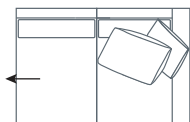

SIDE VIEW (CM)

Seat Height	Seat Depth	Back Height	Arm Height	Leg Height	Scatter Size
40	60	61	61	10	50 x 50 cm 60 x 40 cm

DIMENSIONS (CM)

L 260 x D 102 x H 81
4 Seater

L 240 x D 102 x H 81
3.5 Seater

L 220 x D 102 x H 81
3 Seater

L 200 x D 102 x H 81
2.5 Seater

L 180 x D 102 x H 81
2 Seater

L 100 x D 102 x H 81
Chair

L 118 x D 70 x H 40
Large Ottoman

L 98 x D 70 x H 40
Small Ottoman

DIMENSIONS (CM)

L 248 x D 102 x H 81
4 Seater 1 Arm (LF/RF)

L 228 x D 102 x H 81
3.5 Seater 1 Arm (LF/RF)

L 208 x D 102 x H 81
3 Seater 1 Arm (LF/RF)

L 188 x D 102 x H 81
2.5 Seater 1 Arm (LF/RF)

L 168 x D 102 x H 81
2 Seater 1 Arm (LF/RF)

L 120 x D 164 x H 81
Large Chaise (LF/RF)

L 110 x D 164 x H 81
Small Chaise 1 Arm (LF/RF)

L 118 x D 70 x H 40
Large Ottoman

L 98 x D 70 x H 40
Small Ottoman

MODULAR EXAMPLES

COMBINATION 1
3 Seater 1 Arm (LF)
Small Chaise (RF)

COMBINATION 2
Large Chaise (LF)
4 Seater 1 Arm (RF)