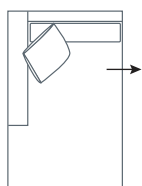

SIDE VIEW (CM)

Seat Height	Seat Depth	Back Height	Arm Height	Leg Height	Scatter Size
40	60	61	61	10	50 x 50 cm 60 x 40 cm

DIMENSIONS (CM)

L 260 x D 102 x H 81
4 Seater

L 240 x D 102 x H 81
3.5 Seater

L 220 x D 102 x H 81
3 Seater

L 200 x D 102 x H 81
2.5 Seater

L 180 x D 102 x H 81
2 Seater

L 100 x D 102 x H 81
Chair

L 118 x D 70 x H 40
Large Ottoman

L 98 x D 70 x H 40
Small Ottoman

DIMENSIONS (CM)

L 248 x D 102 x H 81
4 Seater 1 Arm (LF/RF)

L 228 x D 102 x H 81
3.5 Seater 1 Arm (LF/RF)

L 208 x D 102 x H 81
3 Seater 1 Arm (LF/RF)

L 188 x D 102 x H 81
2.5 Seater 1 Arm (LF/RF)

L 168 x D 102 x H 81
2 Seater 1 Arm (LF/RF)

L 120 x D 164 x H 81
Large Chaise (LF/RF)

L 110 x D 164 x H 81
Small Chaise 1 Arm (LF/RF)

L 118 x D 70 x H 40
Large Ottoman

L 98 x D 70 x H 40
Small Ottoman

MODULAR EXAMPLES

COMBINATION 1
3 Seater 1 Arm (LF)
Small Chaise (RF)

COMBINATION 2
Large Chaise (LF)
4 Seater 1 Arm (RF)