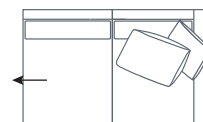

SIDE VIEW (CM)

Seat Height	Seat Depth	Back Height	Arm Height	Leg Height	Scatter Size
40	60	61	61	10	50 x 50 cm 60 x 40 cm

DIMENSIONS (CM)

L 260 x D 102 x H 81
4 Seater

L 240 x D 102 x H 81
3.5 Seater

L 220 x D 102 x H 81
3 Seater

L 200 x D 102 x H 81
2.5 Seater

L 180 x D 102 x H 81
2 Seater

L 100 x D 102 x H 81
Chair

L 118 x D 70 x H 40
Large Ottoman

L 98 x D 70 x H 40
Small Ottoman

DIMENSIONS (CM)

L 248 x D 102 x H 81
4 Seater 1 Arm (LF/RF)

L 228 x D 102 x H 81
3.5 Seater 1 Arm (LF/RF)

L 208 x D 102 x H 81
3 Seater 1 Arm (LF/RF)

L 188 x D 102 x H 81
2.5 Seater 1 Arm (LF/RF)

L 168 x D 102 x H 81
2 Seater 1 Arm (LF/RF)

L 120 x D 164 x H 81
Large Chaise (LF/RF)

L 110 x D 164 x H 81
Small Chaise 1 Arm (LF/RF)

L 118 x D 70 x H 40
Large Ottoman

L 98 x D 70 x H 40
Small Ottoman

MODULAR EXAMPLES

COMBINATION 1
3 Seater 1 Arm (LF)
Small Chaise (RF)

COMBINATION 2
Large Chaise (LF)
4 Seater 1 Arm (RF)