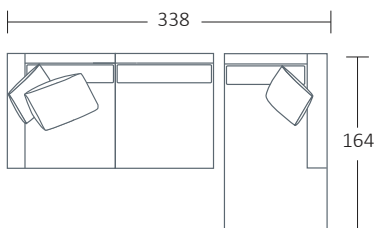

SIDE VIEW (CM)

Seat Height	Seat Depth	Back Height	Arm Height	Leg Height	Scatter Size
40	60	61	61	10	50 x 50 cm 60 x 40 cm

DIMENSIONS (CM)

L 260 x D 102 x H 81
4 Seater

L 240 x D 102 x H 81
3.5 Seater

L 220 x D 102 x H 81
3 Seater

L 200 x D 102 x H 81
2.5 Seater

L 180 x D 102 x H 81
2 Seater

L 100 x D 102 x H 81
Chair

L 118 x D 70 x H 40
Large Ottoman

L 98 x D 70 x H 40
Small Ottoman

DIMENSIONS (CM)

L 248 x D 102 x H 81
4 Seater 1 Arm (LF/RF)

L 228 x D 102 x H 81
3.5 Seater 1 Arm (LF/RF)

L 208 x D 102 x H 81
3 Seater 1 Arm (LF/RF)

L 188 x D 102 x H 81
2.5 Seater 1 Arm (LF/RF)

L 168 x D 102 x H 81
2 Seater 1 Arm (LF/RF)

L 120 x D 164 x H 81
Large Chaise (LF/RF)

L 110 x D 164 x H 81
Small Chaise 1 Arm (LF/RF)

L 118 x D 70 x H 40
Large Ottoman

L 98 x D 70 x H 40
Small Ottoman

MODULAR EXAMPLES

COMBINATION 1
3 Seater 1 Arm (LF)
Small Chaise (RF)

COMBINATION 2
Large Chaise (LF)
4 Seater 1 Arm (RF)