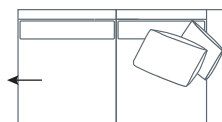

SIDE VIEW (CM)

Seat Height	Seat Depth	Back Height	Arm Height	Leg Height	Scatter Size
40	60	61	61	10	50 x 50 cm 60 x 40 cm

DIMENSIONS (CM)

L 260 x D 102 x H 81
4 Seater

L 240 x D 102 x H 81
3.5 Seater

L 220 x D 102 x H 81
3 Seater

L 200 x D 102 x H 81
2.5 Seater

L 180 x D 102 x H 81
2 Seater

L 100 x D 102 x H 81
Chair

L 118 x D 70 x H 40
Large Ottoman

L 98 x D 70 x H 40
Small Ottoman

DIMENSIONS (CM)

L 248 x D 102 x H 81
4 Seater 1 Arm (LF/RF)

L 228 x D 102 x H 81
3.5 Seater 1 Arm (LF/RF)

L 208 x D 102 x H 81
3 Seater 1 Arm (LF/RF)

L 188 x D 102 x H 81
2.5 Seater 1 Arm (LF/RF)

L 168 x D 102 x H 81
2 Seater 1 Arm (LF/RF)

L 120 x D 164 x H 81
Large Chaise (LF/RF)

L 110 x D 164 x H 81
Small Chaise 1 Arm (LF/RF)

L 118 x D 70 x H 40
Large Ottoman

L 98 x D 70 x H 40
Small Ottoman

MODULAR EXAMPLES

COMBINATION 1
3 Seater 1 Arm (LF)
Small Chaise (RF)

COMBINATION 2
Large Chaise (LF)
4 Seater 1 Arm (RF)