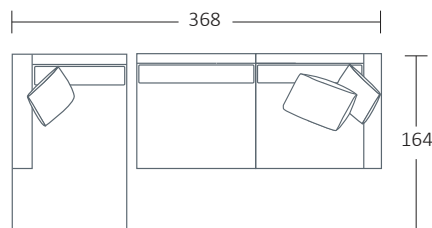

SIDE VIEW (CM)

Seat Height	Seat Depth	Back Height	Arm Height	Leg Height	Scatter Size
40	60	61	61	10	50 x 50 cm 60 x 40 cm

DIMENSIONS (CM)

L 260 x D 102 x H 81
4 Seater

L 240 x D 102 x H 81
3.5 Seater

L 220 x D 102 x H 81
3 Seater

L 200 x D 102 x H 81
2.5 Seater

L 180 x D 102 x H 81
2 Seater

L 100 x D 102 x H 81
Chair

L 118 x D 70 x H 40
Large Ottoman

L 98 x D 70 x H 40
Small Ottoman

DIMENSIONS (CM)

L 248 x D 102 x H 81
4 Seater 1 Arm (LF/RF)

L 228 x D 102 x H 81
3.5 Seater 1 Arm (LF/RF)

L 208 x D 102 x H 81
3 Seater 1 Arm (LF/RF)

L 188 x D 102 x H 81
2.5 Seater 1 Arm (LF/RF)

L 168 x D 102 x H 81
2 Seater 1 Arm (LF/RF)

L 120 x D 164 x H 81
Large Chaise (LF/RF)

L 110 x D 164 x H 81
Small Chaise 1 Arm (LF/RF)

L 118 x D 70 x H 40
Large Ottoman

L 98 x D 70 x H 40
Small Ottoman

MODULAR EXAMPLES

COMBINATION 1
3 Seater 1 Arm (LF)
Small Chaise (RF)

COMBINATION 2
Large Chaise (LF)
4 Seater 1 Arm (RF)