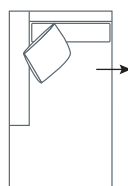

SIDE VIEW (CM)

Seat Height	Seat Depth	Back Height	Arm Height	Leg Height	Scatter Size
40	60	61	61	10	50 x 50 cm 60 x 40 cm

DIMENSIONS (CM)

L 260 x D 102 x H 81
4 Seater

L 240 x D 102 x H 81
3.5 Seater

L 220 x D 102 x H 81
3 Seater

L 200 x D 102 x H 81
2.5 Seater

L 180 x D 102 x H 81
2 Seater

L 100 x D 102 x H 81
Chair

L 118 x D 70 x H 40
Large Ottoman

L 98 x D 70 x H 40
Small Ottoman

DIMENSIONS (CM)

L 248 x D 102 x H 81
4 Seater 1 Arm (LF/RF)

L 228 x D 102 x H 81
3.5 Seater 1 Arm (LF/RF)

L 208 x D 102 x H 81
3 Seater 1 Arm (LF/RF)

L 188 x D 102 x H 81
2.5 Seater 1 Arm (LF/RF)

L 168 x D 102 x H 81
2 Seater 1 Arm (LF/RF)

L 120 x D 164 x H 81
Large Chaise (LF/RF)

L 110 x D 164 x H 81
Small Chaise 1 Arm (LF/RF)

L 118 x D 70 x H 40
Large Ottoman

L 98 x D 70 x H 40
Small Ottoman

MODULAR EXAMPLES

COMBINATION 1
3 Seater 1 Arm (LF)
Small Chaise (RF)

COMBINATION 2
Large Chaise (LF)
4 Seater 1 Arm (RF)