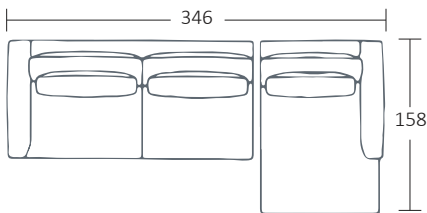

SIDE VIEW (CM)

Seat Height	Seat Depth	Back Height	Arm Height	Leg Height	Scatter Size
37	53	60	60	4	

DIMENSIONS (CM)

L 265 x D 108 x H 77  
4 Seater

L 245 x D 108 x H 77  
3.5 Seater

L 225 x D 108 x H 77  
3 Seater

L 205 x D 108 x H 77  
2.5 Seater

DIMENSIONS (CM)

L 244 x D 108 x H 77  
4 Seater 1 Arm (LF/RF)

L 224 x D 108 x H 77  
3.5 Seater 1 Arm (LF/RF)

L 204 x D 108 x H 77  
3 Seater 1 Arm (LF/RF)

L 184 x D 108 x H 77  
2.5 Seater 1 Arm (LF/RF)

L 122 x D 158 x H 77  
Chaise (LF/RF)

MODULAR EXAMPLES

COMBINATION 1  
3.5 Seater 1 Arm (LF)  
Chaise (RF)

COMBINATION 2  
2.5 Seater 1 Arm (LF)  
2.5 Seater 1 Arm (RF)

COMBINATION 3  
4 Seater 1 Arm (LF)  
Chaise (RF)