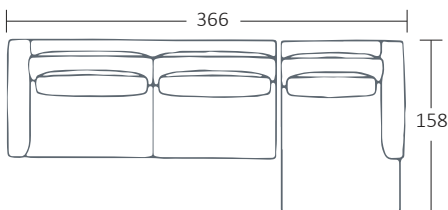

SIDE VIEW (CM)

Seat Height	Seat Depth	Back Height	Arm Height	Leg Height	Scatter Size
37	53	60	60	4	

DIMENSIONS (CM)

L 265 x D 108 x H 77  
4 Seater

L 245 x D 108 x H 77  
3.5 Seater

L 225 x D 108 x H 77  
3 Seater

L 205 x D 108 x H 77  
2.5 Seater

DIMENSIONS (CM)

L 244 x D 108 x H 77  
4 Seater 1 Arm (LF/RF)

L 224 x D 108 x H 77  
3.5 Seater 1 Arm (LF/RF)

L 204 x D 108 x H 77  
3 Seater 1 Arm (LF/RF)

L 184 x D 108 x H 77  
2.5 Seater 1 Arm (LF/RF)

L 122 x D 158 x H 77  
Chaise (LF/RF)

MODULAR EXAMPLES

COMBINATION 1  
3.5 Seater 1 Arm (LF)  
Chaise (RF)

COMBINATION 2  
2.5 Seater 1 Arm (LF)  
2.5 Seater 1 Arm (RF)

COMBINATION 3  
4 Seater 1 Arm (LF)  
Chaise (RF)