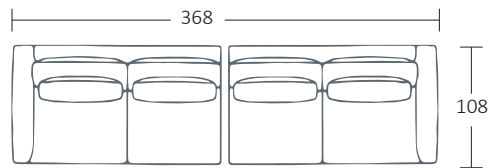

SIDE VIEW (CM)

Seat Height	Seat Depth	Back Height	Arm Height	Leg Height	Scatter Size
37	53	60	60	4	

DIMENSIONS (CM)

L 265 x D 108 x H 77  
4 Seater

L 245 x D 108 x H 77  
3.5 Seater

L 225 x D 108 x H 77  
3 Seater

L 205 x D 108 x H 77  
2.5 Seater

DIMENSIONS (CM)

L 244 x D 108 x H 77  
4 Seater 1 Arm (LF/RF)

L 224 x D 108 x H 77  
3.5 Seater 1 Arm (LF/RF)

L 204 x D 108 x H 77  
3 Seater 1 Arm (LF/RF)

L 184 x D 108 x H 77  
2.5 Seater 1 Arm (LF/RF)

L 122 x D 158 x H 77  
Chaise (LF/RF)

MODULAR EXAMPLES

COMBINATION 1  
3.5 Seater 1 Arm (LF)  
Chaise (RF)

COMBINATION 2  
2.5 Seater 1 Arm (LF)  
2.5 Seater 1 Arm (RF)

COMBINATION 3  
4 Seater 1 Arm (LF)  
Chaise (RF)