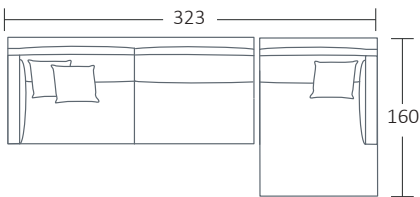

SIDE VIEW (CM)

Seat Height	Seat Depth	Back Height	Arm Height	Leg Height	Scatter Size
43	62	73	62	13	50 x 50 cm

DIMENSIONS (CM)

L 254 x D 105 x H 86
4 Seater

L 254 x D 105 x H 86
4 Seater (2 pieces)

L 234 x D 105 x H 86
3.5 Seater

L 234 x D 105 x H 86
3.5 Seater (2 pieces)

L 214 x D 105 x H 86
3 Seater

L 194 x D 105 x H 86
2.5 Seater

L 174 x D 105 x H 86
2 Seater

L 84 x D 95 x H 82
Chair

L 236 x D 105 x H 86
Daybed

Refer to Molmic website for Timber Stains and Powdercoat colours.
All designs remain the intellectual property of Molmic Furniture.
Improvements or alterations to design, construction or dimensions may occur without notice.
Molmic PTY LTD ABN 35 400 631 463

DIMENSIONS (CM)

L 236 x D 105 x H 86
4 Seater 1 Arm (LF/RF)

L 216 x D 105 x H 86
3.5 Seater 1 Arm (LF/RF)

L 196 x D 105 x H 86
3 Seater 1 Arm (LF/RF)

L 176 x D 105 x H 86
2.5 Seater 1 Arm (LF/RF)

L 156 x D 105 x H 86
2 Seater 1 Arm (LF/RF)

L 107 x D 160 x H 86
Chaise (LF/RF)

L 99 x D 99 x H 43
Ottoman

MODULAR EXAMPLES

COMBINATION 1
3.5 Seater 1 Arm (LF/RF)
Chaise (LF/RF)

COMBINATION 2
2.5 Seater 1 Arm (LF/RF)
2.5 Seater 1 Arm (LF/RF)