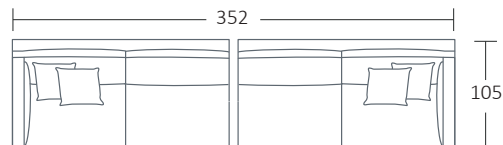

SIDE VIEW (CM)

Seat Height	Seat Depth	Back Height	Arm Height	Leg Height	Scatter Size
43	62	73	62	13	50 x 50 cm

DIMENSIONS (CM)

L 254 x D 105 x H 86
4 Seater

L 254 x D 105 x H 86
4 Seater (2 pieces)

L 234 x D 105 x H 86
3.5 Seater

L 234 x D 105 x H 86
3.5 Seater (2 pieces)

L 214 x D 105 x H 86
3 Seater

L 194 x D 105 x H 86
2.5 Seater

L 174 x D 105 x H 86
2 Seater

L 84 x D 95 x H 82
Chair

L 236 x D 105 x H 86
Daybed

Refer to Molmic website for Timber Stains and Powdercoat colours.
All designs remain the intellectual property of Molmic Furniture.
Improvements or alterations to design, construction or dimensions may occur without notice.
Molmic PTY LTD ABN 35 400 631 463

DIMENSIONS (CM)

L 236 x D 105 x H 86
4 Seater 1 Arm (LF/RF)

L 216 x D 105 x H 86
3.5 Seater 1 Arm (LF/RF)

L 196 x D 105 x H 86
3 Seater 1 Arm (LF/RF)

L 176 x D 105 x H 86
2.5 Seater 1 Arm (LF/RF)

L 156 x D 105 x H 86
2 Seater 1 Arm (LF/RF)

L 107 x D 160 x H 86
Chaise (LF/RF)

L 99 x D 99 x H 43
Ottoman

MODULAR EXAMPLES

COMBINATION 1
3.5 Seater 1 Arm (LF/RF)
Chaise (LF/RF)

COMBINATION 2
2.5 Seater 1 Arm (LF/RF)
2.5 Seater 1 Arm (LF/RF)