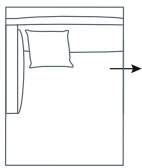

SIDE VIEW (CM)

Seat Height	Seat Depth	Back Height	Arm Height	Leg Height	Scatter Size
43	62	73	62	13	50 x 50 cm

DIMENSIONS (CM)

L 254 x D 105 x H 86
4 Seater

L 254 x D 105 x H 86
4 Seater (2 pieces)

L 234 x D 105 x H 86
3.5 Seater

L 234 x D 105 x H 86
3.5 Seater (2 pieces)

L 214 x D 105 x H 86
3 Seater

L 194 x D 105 x H 86
2.5 Seater

L 174 x D 105 x H 86
2 Seater

L 84 x D 95 x H 82
Chair

L 236 x D 105 x H 86
Daybed

Refer to Molmic website for Timber Stains and Powdercoat colours.
All designs remain the intellectual property of Molmic Furniture.
Improvements or alterations to design, construction or dimensions may occur without notice.
Molmic PTY LTD ABN 35 400 631 463

DIMENSIONS (CM)

L 236 x D 105 x H 86
4 Seater 1 Arm (LF/RF)

L 216 x D 105 x H 86
3.5 Seater 1 Arm (LF/RF)

L 196 x D 105 x H 86
3 Seater 1 Arm (LF/RF)

L 176 x D 105 x H 86
2.5 Seater 1 Arm (LF/RF)

L 156 x D 105 x H 86
2 Seater 1 Arm (LF/RF)

L 107 x D 160 x H 86
Chaise (LF/RF)

L 99 x D 99 x H 43
Ottoman

MODULAR EXAMPLES

COMBINATION 1
3.5 Seater 1 Arm (LF/RF)
Chaise (LF/RF)

COMBINATION 2
2.5 Seater 1 Arm (LF/RF)
2.5 Seater 1 Arm (LF/RF)