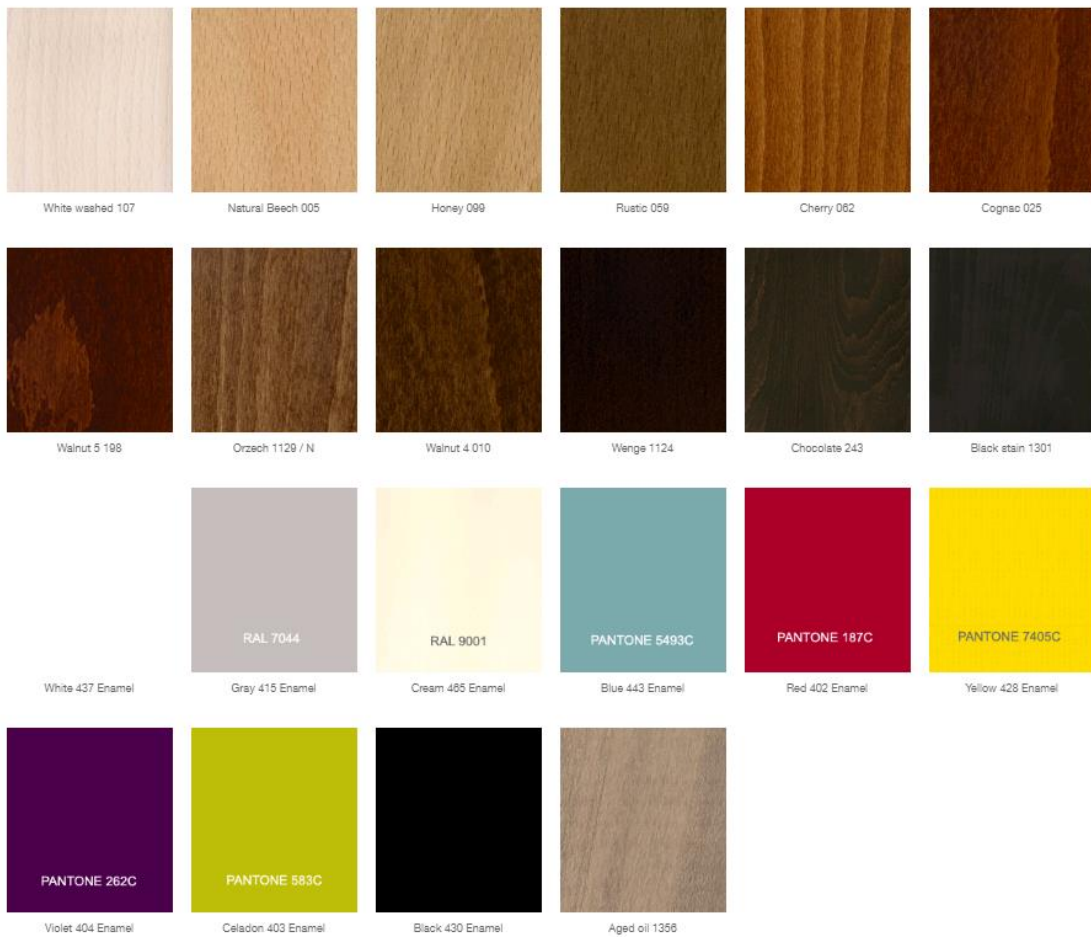

Stencils.

Stains on beech wood