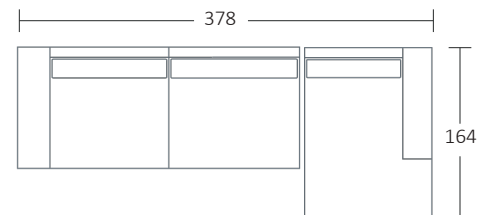

SIDE VIEW (CM)

Seat Height	Seat Depth	Back Height	Arm Height	Leg Height	Scatter Size
40	60	61	61	10	50 x 50 cm 60 x 40 cm

DIMENSIONS (CM)

L 280 x D 102 x H 81
4 Seater

L 260 x D 102 x H 81
3.5 Seater

L 240 x D 102 x H 81
3 Seater

L 238 x D 102 x H 81
3.5 Seater 1 Arm (LF/RF)

L 218 x D 102 x H 81
3 Seater 1 Arm (LF/RF)

L 198 x D 102 x H 81
2.5 Seater 1 Arm (LF/RF)

L 178 x D 102 x H 81
2 Seater 1 Arm (LF/RF)

L 120 x D 164 x H 81
Large Chaise (LF/RF)

L 110 x D 164 x H 81
Small Chaise 1 Arm (LF/RF)

L 118 x D 70 x H 40
Large Ottoman

L 98 x D 70 x H 40
Small Ottoman

MODULAR EXAMPLES

COMBINATION 1
Small Chaise (LF/RF)
3 Seater 1 Arm (LF/RF)

COMBINATION 2
4 Seater
Large Ottoman

COMBINATION 3
4 Seater 1 Arm (LF/RF)
Large Chaise (LF/RF)