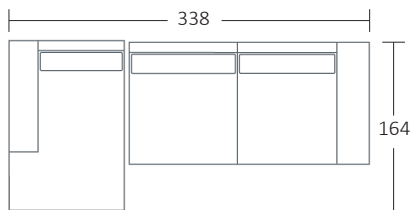

SIDE VIEW (CM)

Seat Height	Seat Depth	Back Height	Arm Height	Leg Height	Scatter Size
40	60	61	61	10	50 x 50 cm 60 x 40 cm

DIMENSIONS (CM)

L 280 x D 102 x H 81
4 Seater

L 260 x D 102 x H 81
3.5 Seater

L 240 x D 102 x H 81
3 Seater

L 238 x D 102 x H 81
3.5 Seater 1 Arm (LF/RF)

L 218 x D 102 x H 81
3 Seater 1 Arm (LF/RF)

L 198 x D 102 x H 81
2.5 Seater 1 Arm (LF/RF)

L 178 x D 102 x H 81
2 Seater 1 Arm (LF/RF)

L 120 x D 164 x H 81
Large Chaise (LF/RF)

L 110 x D 164 x H 81
Small Chaise 1 Arm (LF/RF)

L 118 x D 70 x H 40
Large Ottoman

L 98 x D 70 x H 40
Small Ottoman

MODULAR EXAMPLES

COMBINATION 1
Small Chaise (LF/RF)
3 Seater 1 Arm (LF/RF)

COMBINATION 2
4 Seater
Large Ottoman

COMBINATION 3
4 Seater 1 Arm (LF/RF)
Large Chaise (LF/RF)