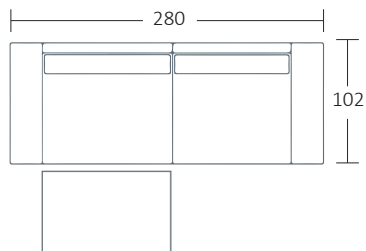

SIDE VIEW (CM)

Seat Height	Seat Depth	Back Height	Arm Height	Leg Height	Scatter Size
40	60	61	61	10	50 x 50 cm 60 x 40 cm

DIMENSIONS (CM)

L 280 x D 102 x H 81
4 Seater

L 260 x D 102 x H 81
3.5 Seater

L 240 x D 102 x H 81
3 Seater

L 238 x D 102 x H 81
3.5 Seater 1 Arm (LF/RF)

L 218 x D 102 x H 81
3 Seater 1 Arm (LF/RF)

L 198 x D 102 x H 81
2.5 Seater 1 Arm (LF/RF)

L 178 x D 102 x H 81
2 Seater 1 Arm (LF/RF)

L 120 x D 164 x H 81
Large Chaise (LF/RF)

L 110 x D 164 x H 81
Small Chaise 1 Arm (LF/RF)

L 118 x D 70 x H 40
Large Ottoman

L 98 x D 70 x H 40
Small Ottoman

MODULAR EXAMPLES

COMBINATION 1
Small Chaise (LF/RF)
3 Seater 1 Arm (LF/RF)

COMBINATION 2
4 Seater
Large Ottoman

COMBINATION 3
4 Seater 1 Arm (LF/RF)
Large Chaise (LF/RF)