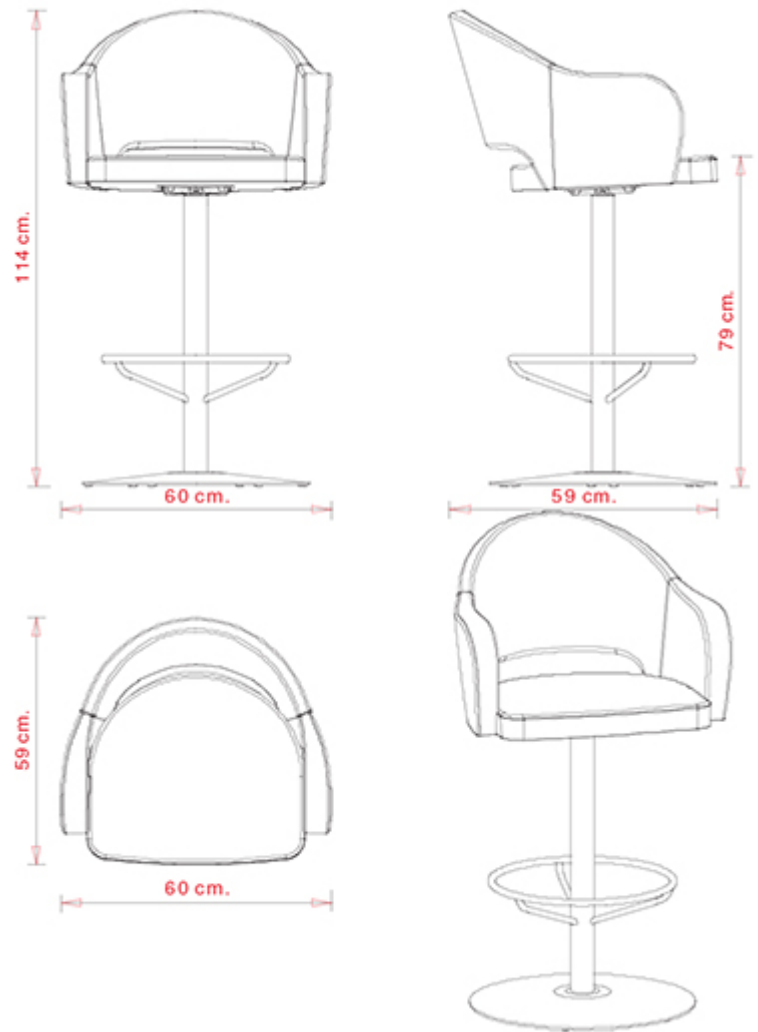

Agatha 383

AGATHA COLLECTION:

Agatha 046, Agatha 047, Agatha 048, Agatha 572, Agatha 046-DP, Agatha 046-DR, Agatha 383, Agatha 384,

Swivel stool with central steel base frame. Upholstered seat and back.

WEIGHT

21,5 kg

PACK

0,44 m³

PIECES PER BOX

1