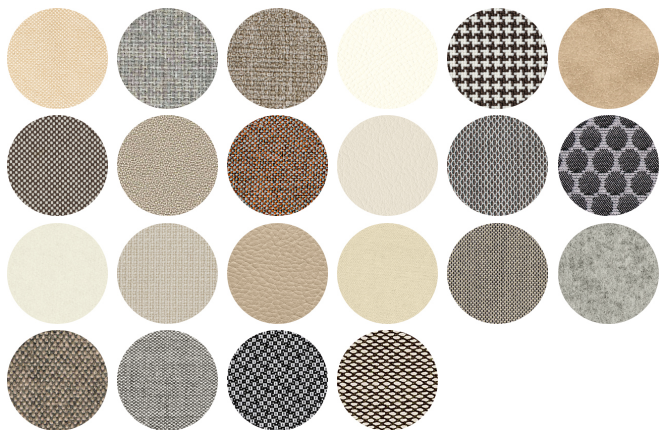

FRAMES

AC STEEL

USES

coffee & restaurants, hotels, educational, entertainment, travel, office and waiting areas, retail,

Agatha 572

AGATHA COLLECTION:

Agatha 046, Agatha 047, Agatha 048, Agatha 572, Agatha 046-DP, Agatha 046-DR, Agatha 383, Agatha 384,