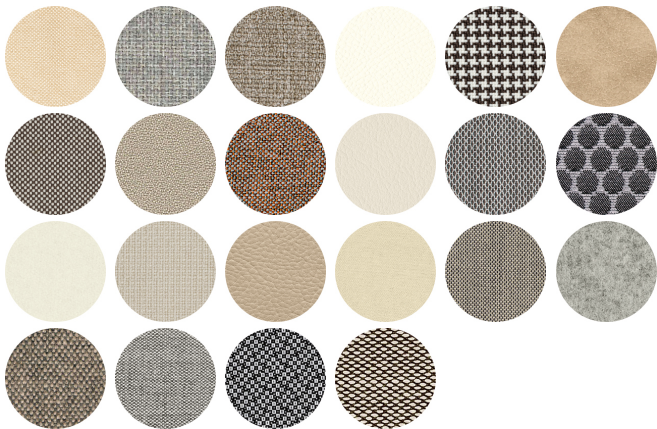

TE FABRICS

FRAMES

AL PSH POLISHED ALUMINIUM

AL VR PAINTED ALUMINIUM

USES

coffee & restaurants, hotels, educational, entertainment, travel, office and waiting areas, retail,

Agatha 046-DR

AGATHA COLLECTION: