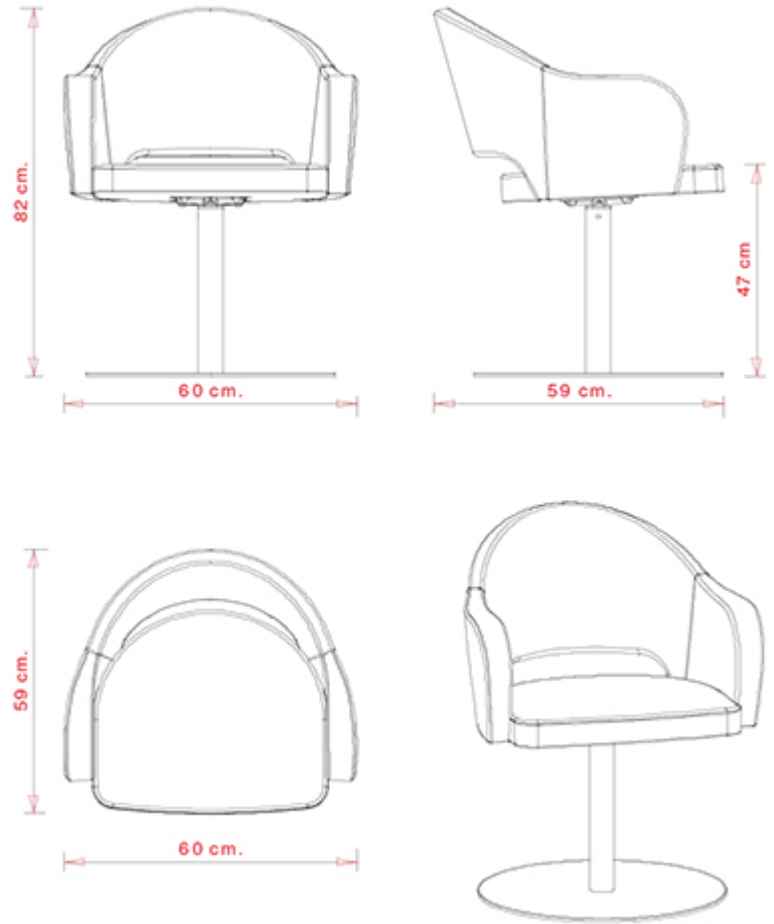

Agatha

Rdm

metalmobil

Agatha 046

AGATHA COLLECTION:

Agatha 046, Agatha 047, Agatha 048, Agatha 572, Agatha 046-DP, Agatha 046-DR, Agatha 383, Agatha 384,

Swivel armchair with central steel base. Upholstered seat and back.

WEIGHT

19,8 kg

PACK

0,34 m³

PIECES PER BOX

1