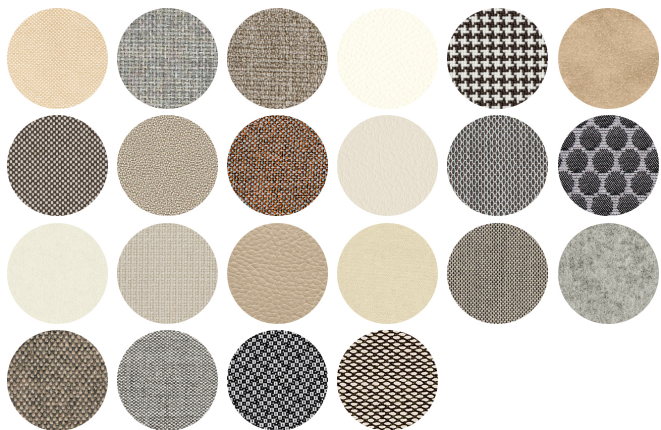

FINISHES SEATING

TE FABRICS