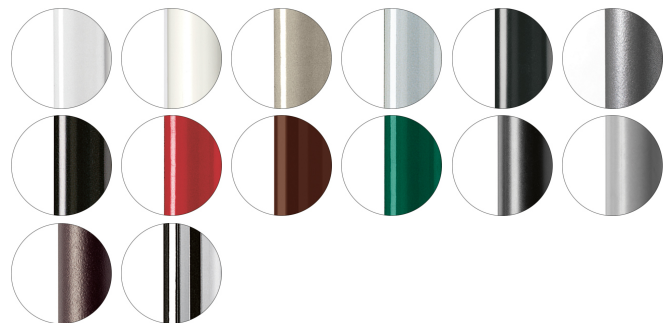

TE FABRICS

FRAMES

AC STEEL

USES

coffee & restaurants, hotels, educational, entertainment, travel, office and waiting areas, retail,

Agatha 384

AGATHA COLLECTION:

Agatha 046, Agatha 047, Agatha 048, Agatha 572, Agatha 046-DP, Agatha 046-DR, Agatha 383, Agatha 384,