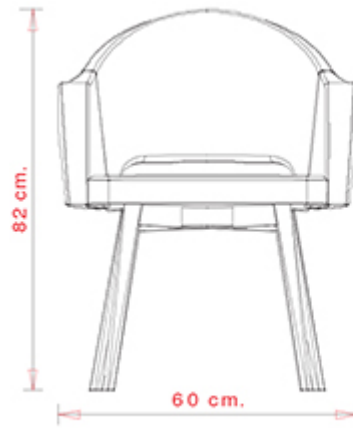

Armchair with beech wood frame. 4 legs. Upholstered seat and back.

WEIGHT

9,7 kg

PACK

0,34 m³

PIECES PER BOX

1

FINISHES SEATING