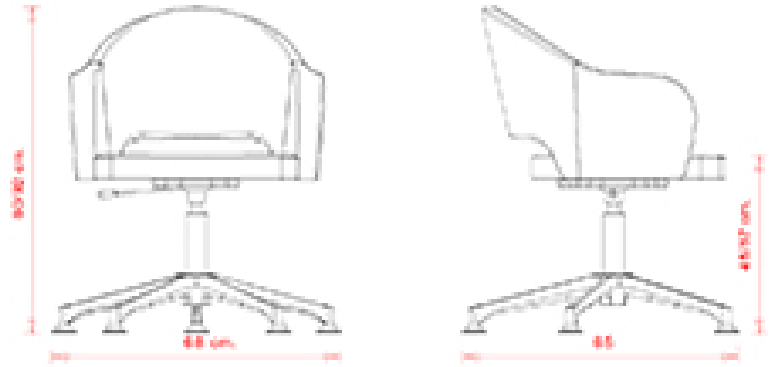

Armchair with beech wood frame. 4 legs. Upholstered seat and back.

WEIGHT

9,7 kg

PACK

0,34 m³

PIECES PER BOX

1

FINISHES SEATING

Swivel armchair with 5 ways aluminium frame. Upholstered seat and back.

WEIGHT

11,8 kg

PACK

0,50 m³

PIECES PER BOX

1

FINISHES SEATING