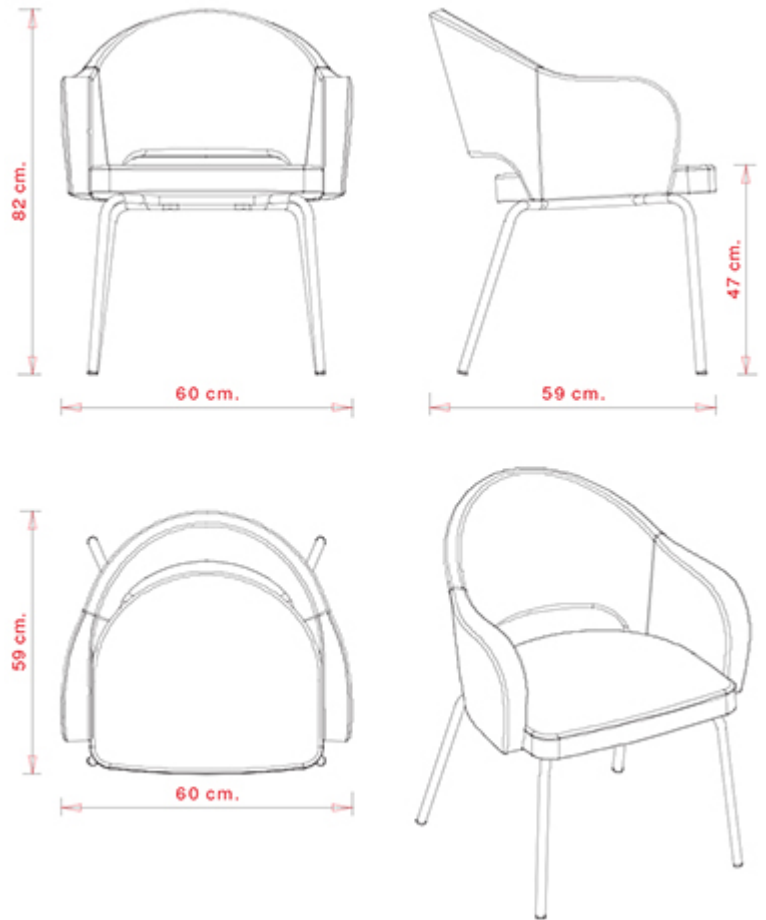

AGATHA COLLECTION:

Agatha 046, Agatha 047, Agatha 048, Agatha 572, Agatha 046-DP, Agatha 046-DR, Agatha 383, Agatha 384,

Armchair with 4 legs steel frame. Upholstered seat and back.

WEIGHT

9,3 Kg

PACK

0,34 m³