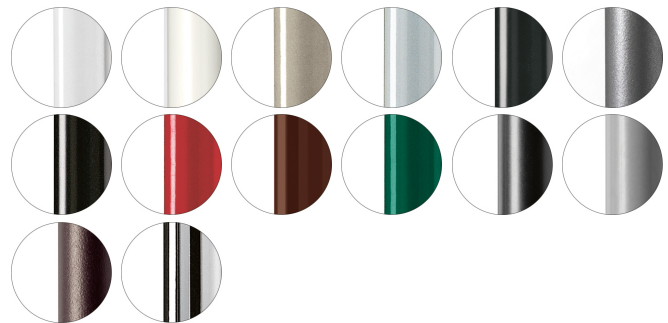

FRAMES

AC STEEL

USES

coffee & restaurants, hotels, educational, entertainment, travel, office and waiting areas, retail,