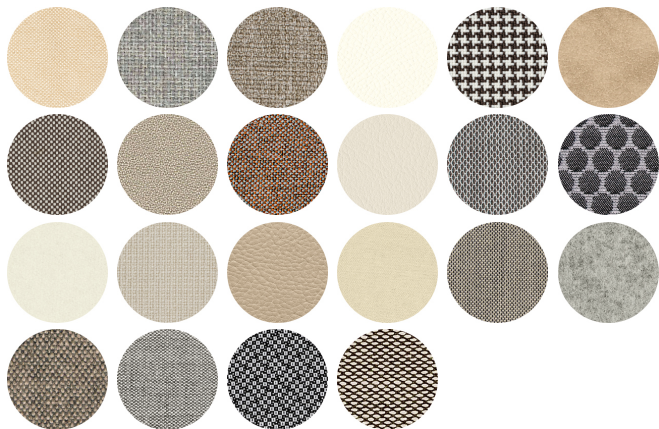

FINISHES SEATING

TE FABRICS