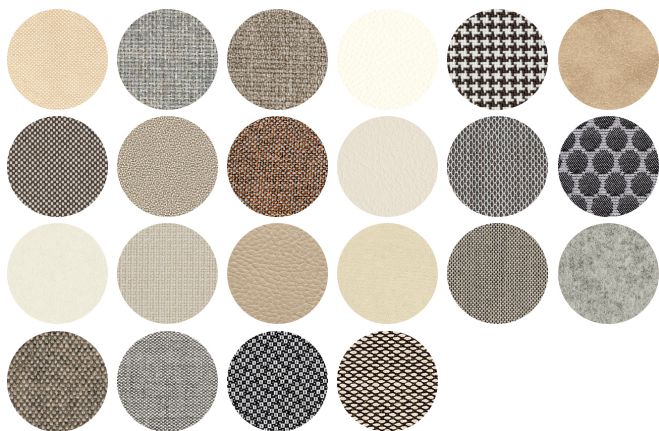

FINISHES SEATING

TE FABRICS

FRAMES

AL PSH POLISHED ALUMINIUM

AL VR PAINTED ALUMINIUM

USES

coffee & restaurants, hotels, educational, entertainment, travel, office and waiting areas, retail,