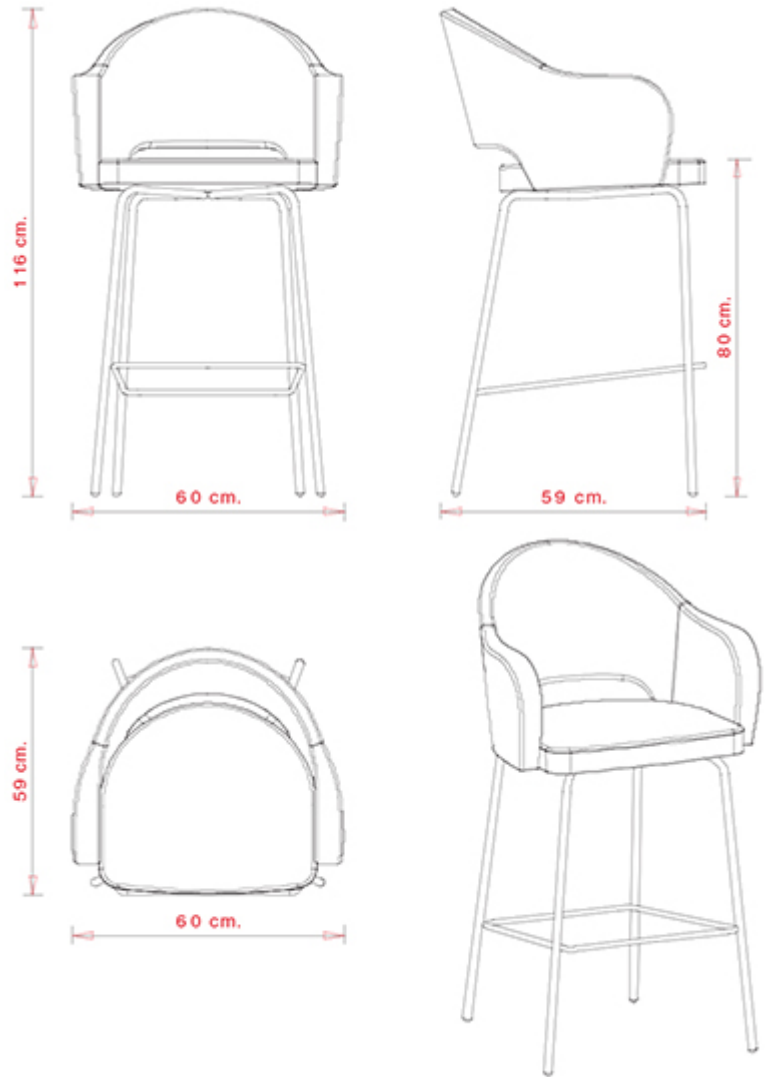

Swivel stool with central steel base frame. Upholstered seat and back.

WEIGHT

21,5 kg

PACK

0,44 m³

PIECES PER BOX

1

FINISHES SEATING

Barstool with 4 legs steel frame. Upholstered seat and back.

WEIGHT

9,6 kg

PACK

0,44 m³

PIECES PER BOX

1

FINISHES SEATING