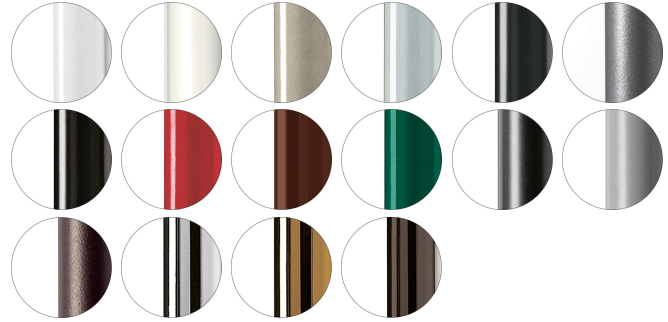

FRAMES

AC STEEL

USES

coffee & restaurants, hotels, educational, entertainment, travel, office and waiting areas, retail,