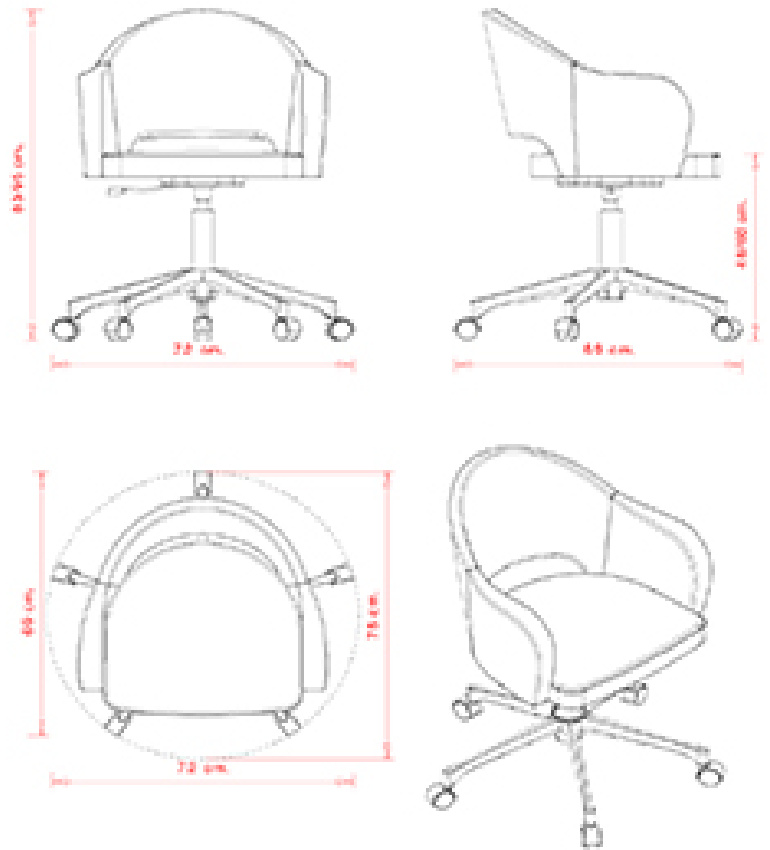

Swivel armchair with 5 ways aluminium frame. Upholstered seat and back.

WEIGHT

11,8 kg

PACK

0,50 m³

PIECES PER BOX

1

FINISHES SEATING

Agatha 046, Agatha 047, Agatha 048, Agatha 572, Agatha 046-DP, Agatha 046-DR, Agatha 383, Agatha 384,

Swivel armchair with 5 ways on castors, aluminium frame. Upholstered seat and back.

WEIGHT

11,8 kg

PACK