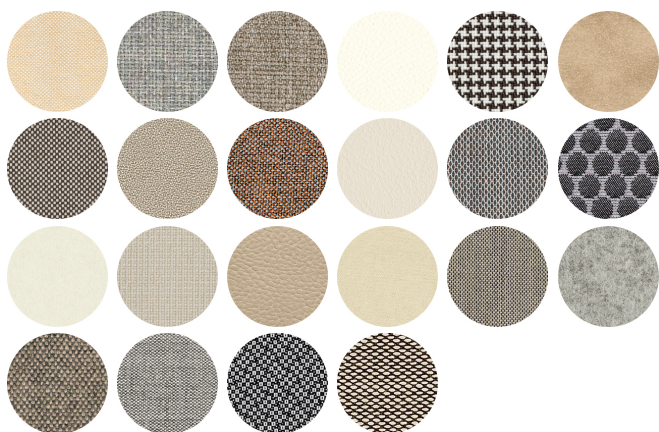

TE FABRICS

FRAMES

LE WOOD

USES

coffee & restaurants, hotels, educational, entertainment, travel, office and waiting areas, retail,

Agatha 046-DP

AGATHA COLLECTION:

Agatha 046, Agatha 047, Agatha 048, Agatha 572, Agatha 046-DP, Agatha 046-DR, Agatha 383, Agatha 384,