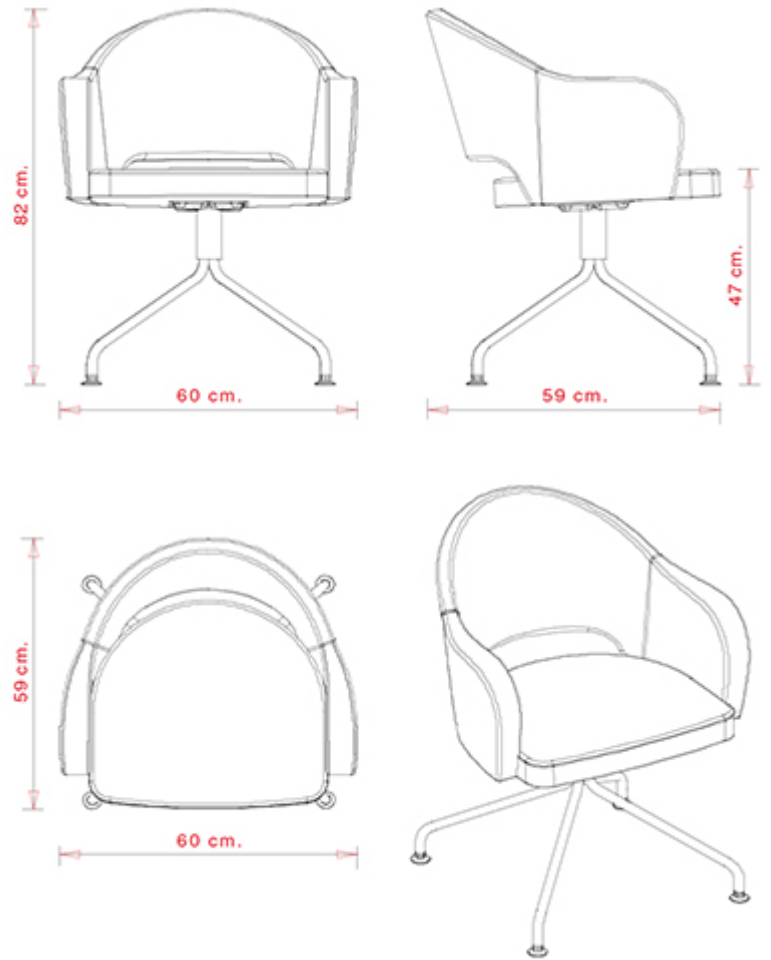

Agatha

Rdm

metalmobil

Agatha 048

AGATHA COLLECTION:

Agatha 046, Agatha 047, Agatha 048, Agatha 572, Agatha 046-DP, Agatha 046-DR, Agatha 383, Agatha 384,

Armchair with 4 ways steel frame. Upholstered seat and back.