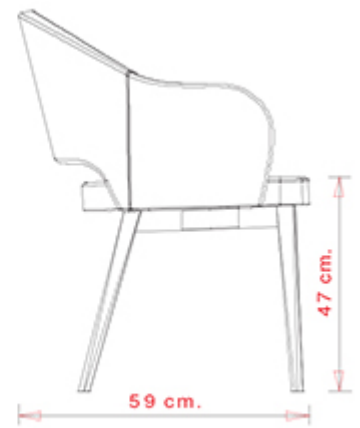

Armchair with beech wood frame. 4 legs. Upholstered seat and back.

WEIGHT

9,7 kg

PACK

0,34 m³

PIECES PER BOX

1

FINISHES SEATING