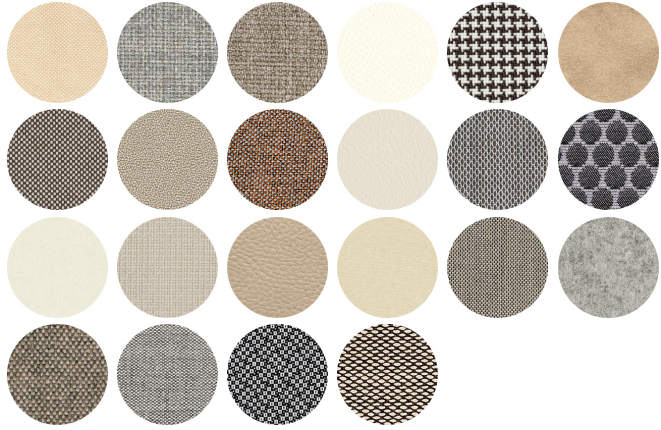

FINISHES SEATING

TE FABRICS