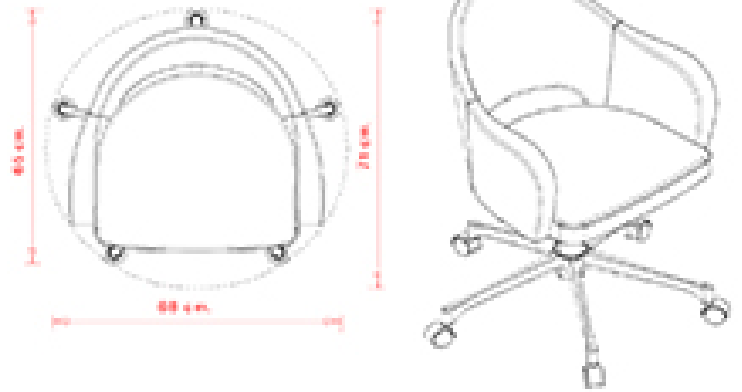

Swivel armchair with 5 ways aluminium frame. Upholstered seat and back.

WEIGHT

11,8 kg

PACK

0,50 m³

PIECES PER BOX

1

FINISHES SEATING