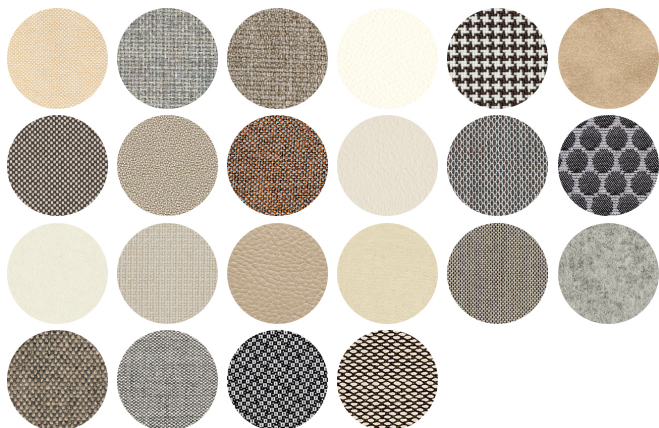

TE FABRICS

FRAMES

AC STEEL

USES

coffee & restaurants, hotels, educational, entertainment, travel, office and waiting areas, retail,

Agatha 384

AGATHA COLLECTION:

Agatha 046, Agatha 047, Agatha 048, Agatha 572, Agatha 046-DP, Agatha 046-DR, Agatha 383, Agatha 384,