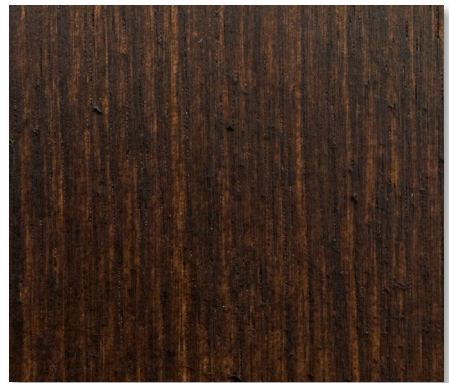

T I M B E R / / S T A I N S

BLACK

NATURAL

CHOCOLATE

NERO

COCOA

WALNUT

LIGHT WALNUT