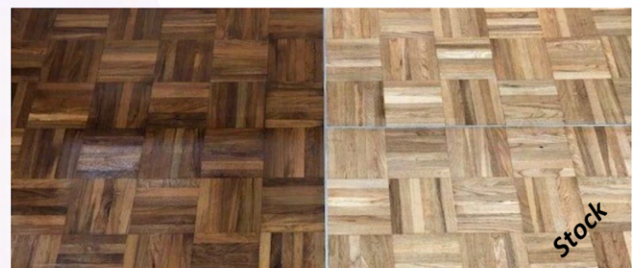

Full Panel

Size: 920mm x 920mm
Thickness: 24mm
Weight: 15.2kgs

Half Panel

Size: 920mm x 460mm
Thickness: 24mm
Weight: 7.1kgs

Timeless Colour Combinations

Dark Walnut

Light Oak

Silver