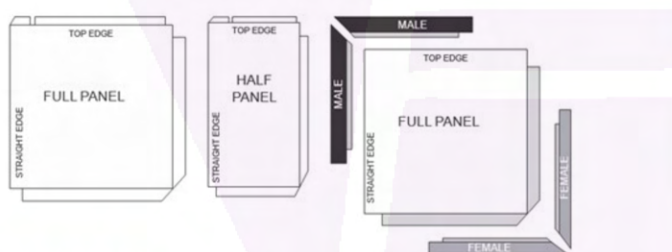

Product Details

Parquetry:

Laid in a classic Mosaic Parquet Pattern, our high quality Oak Timber parquetry panels are inlaid on a moisture resistant MDF panel base and are available in Light or Dark Oak finishes.

Surface Finish:

A slip-resistant Polyurethane clear coat finish is incredibly durable, resisting chipping, scratching and fading, therefore eliminating dance floor re-surfacing and maintenance costs.

Protective Underside:

A non-slip, moisture resistant coating protects your panels from absorbing moisture and prevent Ezi-Flor panels from slipping out of position, on carpeted floors.

Edging:

Our grooved edge and corner pieces are made from anodised aluminium, are non-slip and are available in Gold or Silver finishes.

Easy to Identify Parts:

Nufurns' Ezi-Flor Portable Dance Floor kits feature simple male-to-female connections that are easy to identify.