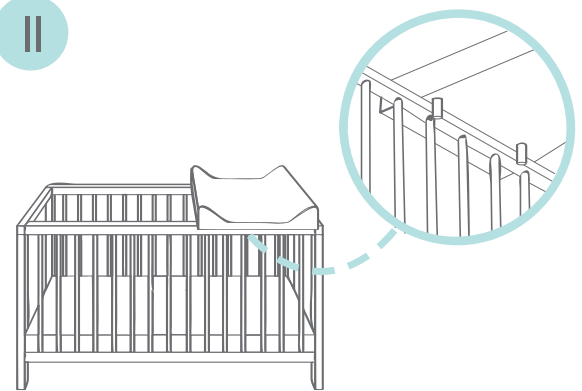

1.

2.

3.

I

II

www.mokee.eu