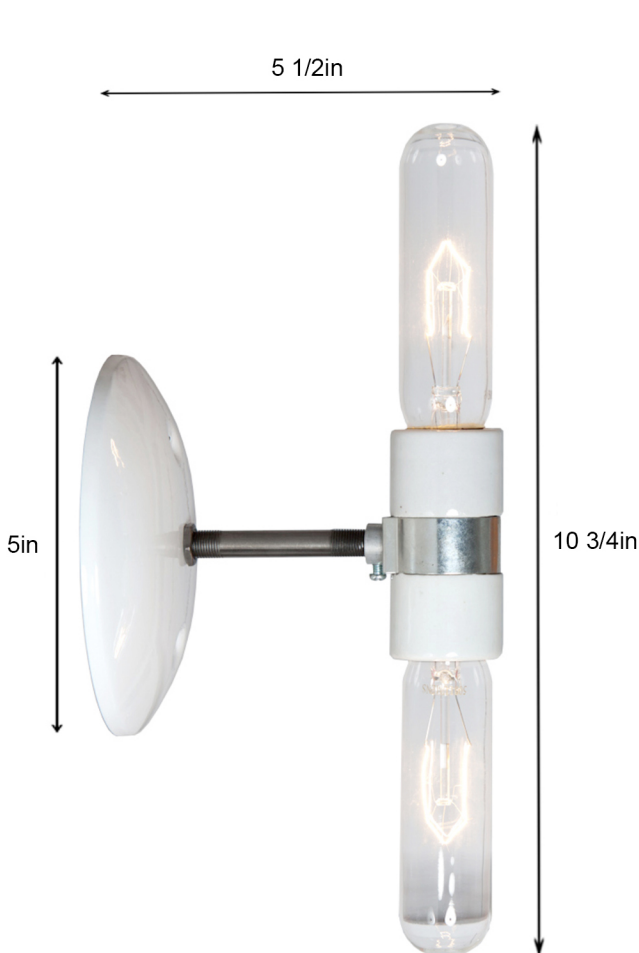

INDUSTRIAL LIGHT ELECTRIC

Product Name:

**DOUBLE WALL SCONCE - INDUSTRIAL
WALL LIGHT - BARE BULB LAMP**

Max Wattage: 60W (Per Socket)

Volts: 110 / 220

Socket Type: E26

UL Listed: 

Canopy: Black or White

Light Bulbs: Sold Separately