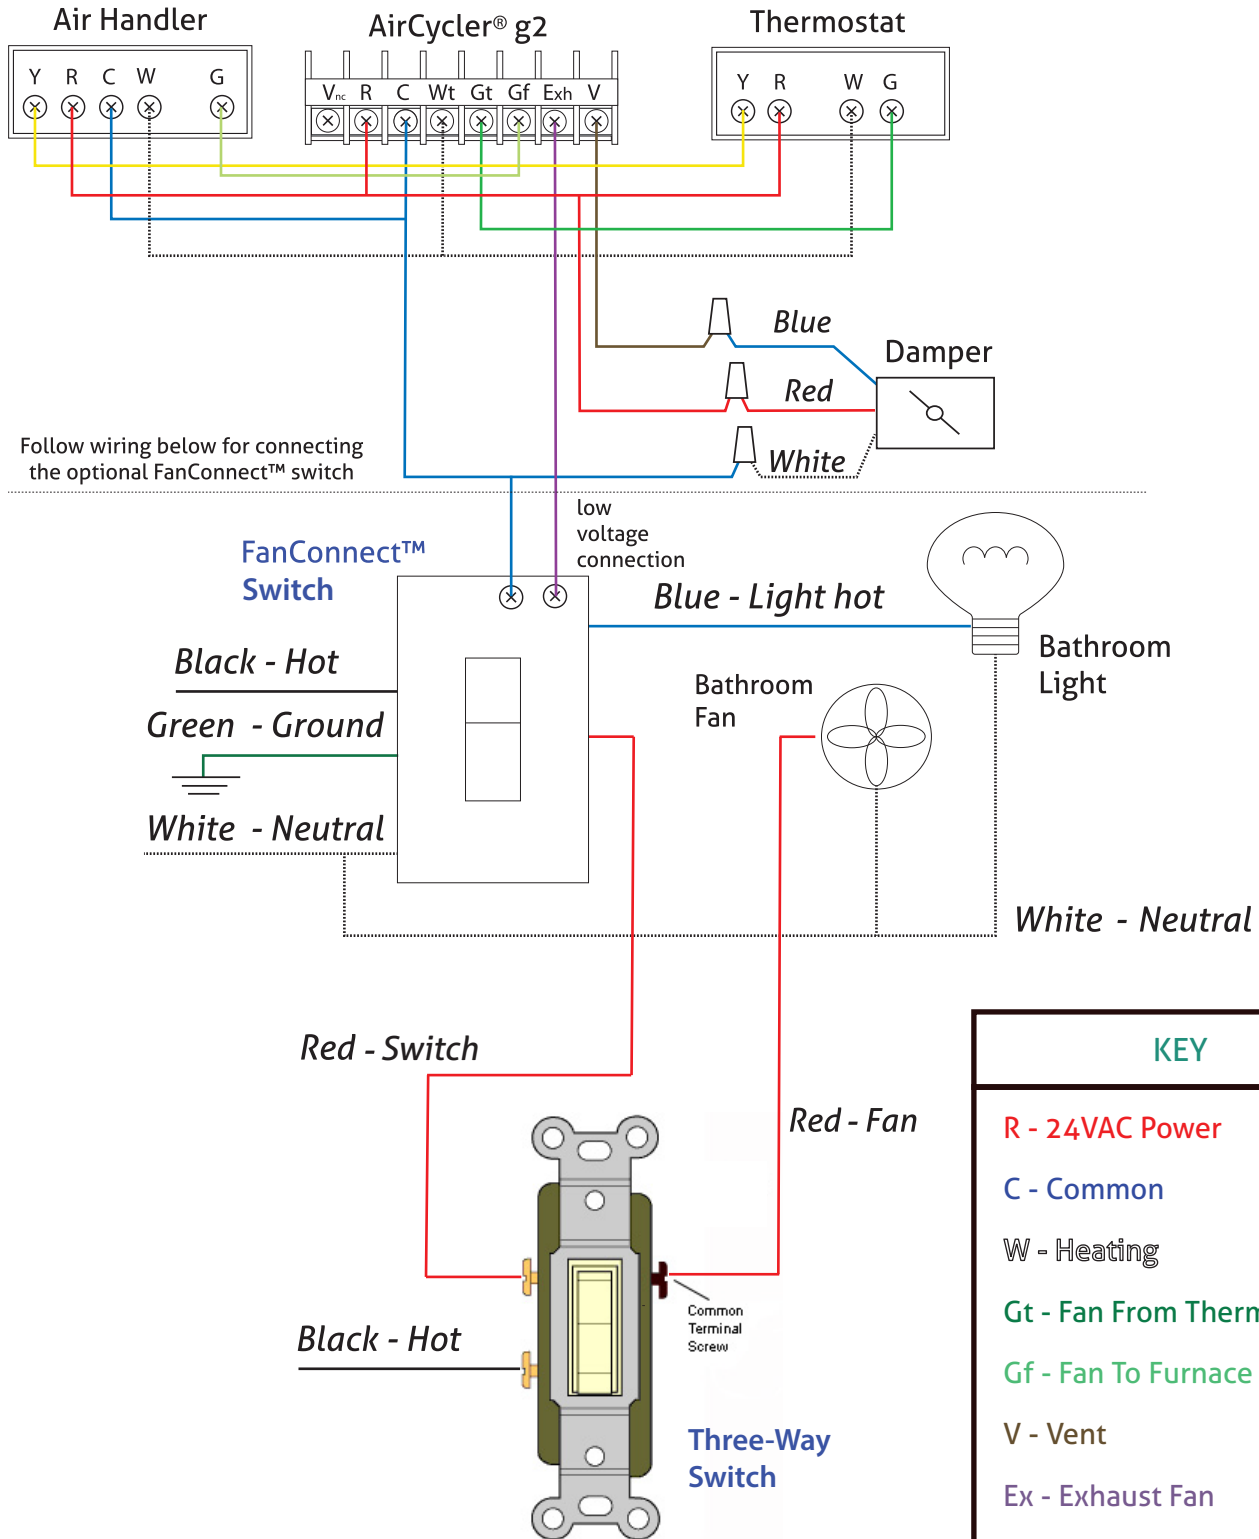

# AIRCYCLER® G2-K WIRING

## TWO BATHROOMS - ONE EXHAUST FAN

KEY	
R	24VAC Power
C	Common
W	Heating
Gt	Fan From Thermostat
Gf	Fan To Furnace
V	Vent
Ex	Exhaust Fan
Vnc	Normal Closed Vent (To power spring-return dampers that are normally open)