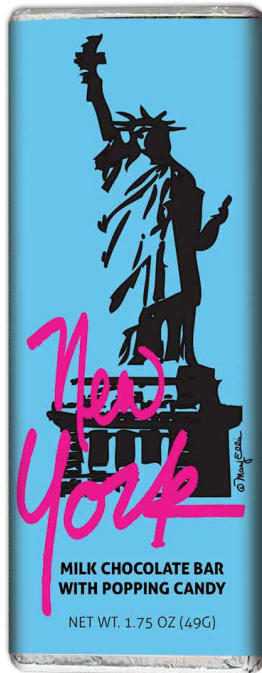

Dimensions: 2.25" diameter
POP Size: 24 units

Art code: 3964M
Statue of Liberty Close-Up
Item code: LG CLICKER WHITE

Art code: 3965M
Love from New York Kids with Heart
Item code: LG CLICKER WHITE

Art code: 3966M
Brooklyn Bridge
Item code: LG CLICKER WHITE

Art code: 3967M
New York Taxi Close-Up
Item code: LG CLICKER WHITE

Mary Ellis

WRAPPER BARS

PRICE: \$1.15
Minimum Order: 48

Dimensions: 5" x 2"
POP Size: 24 units

Art code: 3968M
Starry NYC Skyline
Item code: AWB175M
Milk Chocolate Bar

Art code: 3969M
Statue of Liberty with New York Script
Item code: AWB175M-POP
Milk Chocolate Bar w/ Popping Candy

Art code: 3970M
Statue of Liberty Pop Art
Item code: AWB175D
Dark Chocolate Bar

Art code: 3971M
Snowy NYC Skyline
Item code: AWB175M-CRSP
Milk Chocolate Bar w/ Rice Crisps

Art code: 3972M
NYC Taxis with Hearts
Item code: AWB175M
Milk Chocolate Bar

Art code: 3973M
New York Graffiti
Item code: AWB175M
Milk Chocolate Bar

Art code: 3974M
New York City Frame Art
Item code: AWB175M
Milk Chocolate Bar