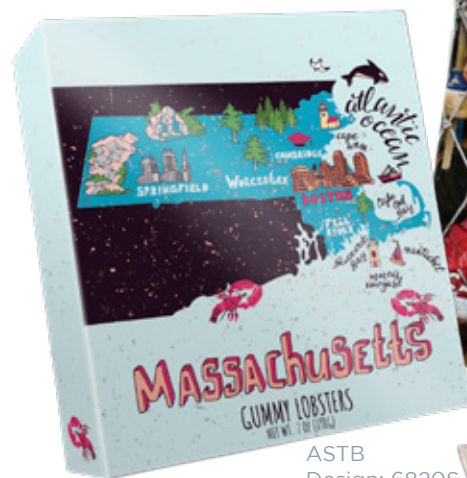

## SWEETS & SNACKS

A DIVISION OF NASSAU CANDY

ATHTR  
Design: 6816S

ASHA  
Design: 6822S

ASTB  
Design: 6820S

ADGB  
Design: 6815S

AGBL  
Design: 6818S

ARAB  
Design: 6817S

ATALL  
Design: 6819S

SCUP  
Design: 6818S

ANMD  
Design: 6821S

Vessel	Description	Declared Weight	Price
ADGB	Digibag	4.00 oz.	\$2.35
ATALL	Tall Acetate	10.50 oz.	\$5.00
SCUP	To-Go Snack Cup	6.50 oz.	\$3.35
ANMD	Gift Bag (Mug Drop)	7.25 oz.	\$3.75
ASHA	Short Acetate	5.25 oz.	\$3.00