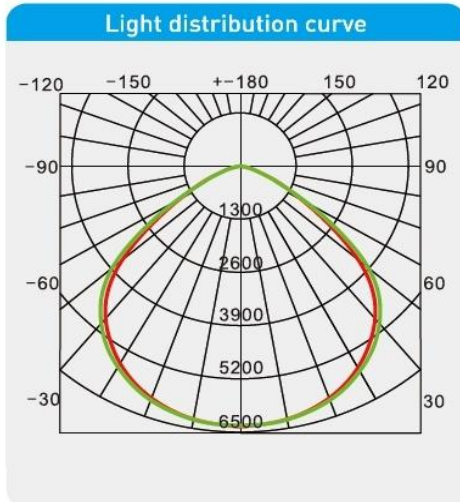

All in one Panel, Dimmable RGB and Colour Temperature Changing from 2800-6500K

Control Options

Wi Fi Remote