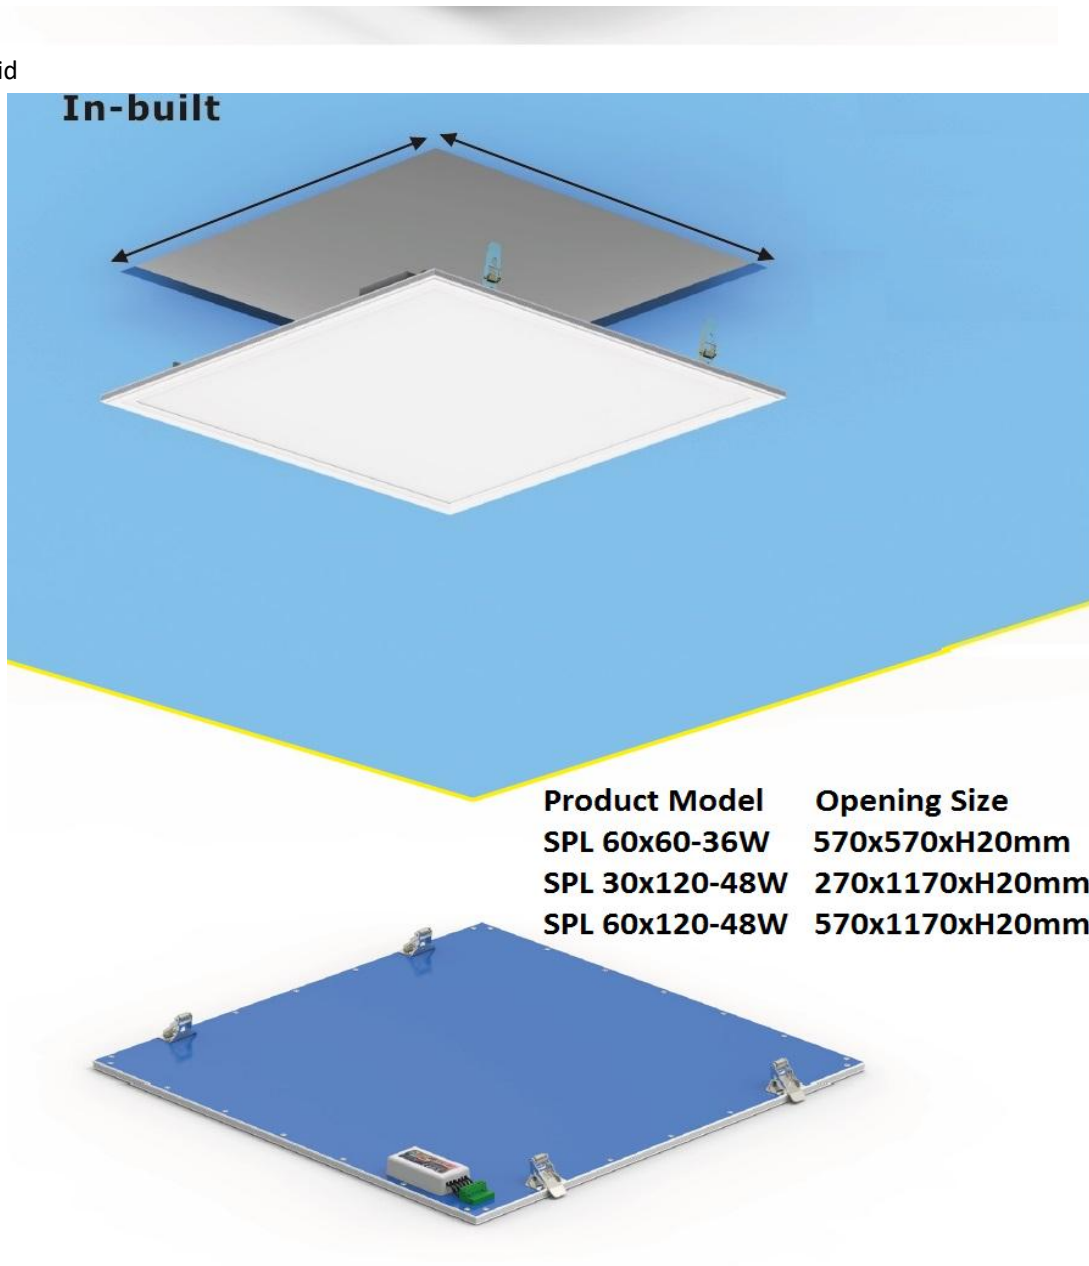

Colour Temperature Control; from 2800-6500K

RGB + WW

Product Specifications

Item No.	SPL 60x60-36W	SPL 30x120-48W	SPL 60x120-48W
LED Chip/Original	SMD 5050 RGB / SMD 5050 + RGB		
Colour Temperature	CCT (2800-6500K) + RGB		
Luminous Flux (lm)	3000lm+ or - 5%	3800lm+ or - 5%	3900lm+ or - 5%
Input Voltage	AC100-240V 50/60HZ		
Beam Angle (°)	120°	120°	120°
IP Rating	IP20	IP20	IP20
CRI (Ra)	CCT(Ra>82)	CCT(Ra>82)	CCT(Ra>82)
Material	Aluminium + PMMA + PS		
Dimension	595x595x12mm	295x1195x12mm	595x1195x12mm
Net weight	3.2Kg	3.5Kg	6.5Kg
Average Lifetime (hours)	40,000		
Warranty	3 years		
Certificates	CE & ROHS		
Control method 2.4G	2.4G by Remote, Wall mount remote and Smart Phone app (iPhone and Android)		
Operating Temperature	-20°C ~+ 40°C		
Storage Temperature	-20°C ~+ 60°C		
Installation	Suspended Ceiling, Surface Mount, Hanging and In-Built		

Installation

Hanging

All in one Panel, Dimmable RGB and Colour Temperature Changing from 2800-6500K

Surface Mount

Mounting

All in one Panel, Dimmable RGB and Colour Temperature Changing from 2800-6500K

Insert into a Void

Dimensions

Size preview table				
Model	A	B	C	D
SPL 60x60-36W	595	595	11.6	19
SPL 30x120-48W	295	1195	11.6	19
SPL 60x120-48W	595	1195	11.6	19

Packing Information

Package Dimensions

Product Model	PCS/CTN	N.W./PCS (Kg)	G.W./PCS (Kg)	Carton Size
SPL60x60-36W	6 pcs	3.1Kg	22.4Kg	650x650x320mm
SPL30x120-48W	6 pcs	3.3Kg	23.8Kg	1550x330x320mm
SPL60x120-48W	4 pcs	6.5Kg	28.5Kg	1550x650x220mm