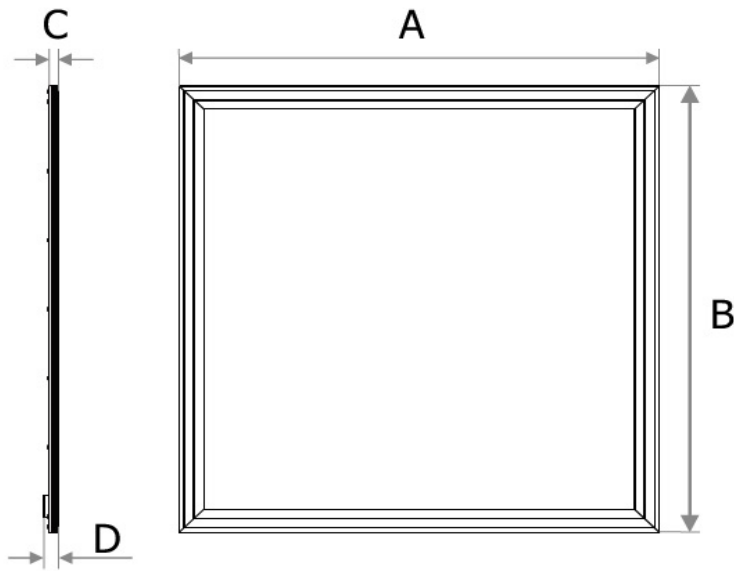

Dimensions

Size preview table				
Model	A	B	C	D
SPL 60x60-36W	595	595	11.6	19
SPL 30x120-48W	295	1195	11.6	19
SPL 60x120-48W	595	1195	11.6	19

Packing Information

Package Dimensions

Product Model	PCS/CTN	N.W./PCS (Kg)	G.W./PCS (Kg)	Carton Size
SPL60x60-36W	6 pcs	3.1Kg	22.4Kg	650x650x320mm
SPL30x120-48W	6 pcs	3.3Kg	23.8Kg	1550x330x320mm
SPL60x120-48W	4 pcs	6.5Kg	28.5Kg	1550x650x220mm