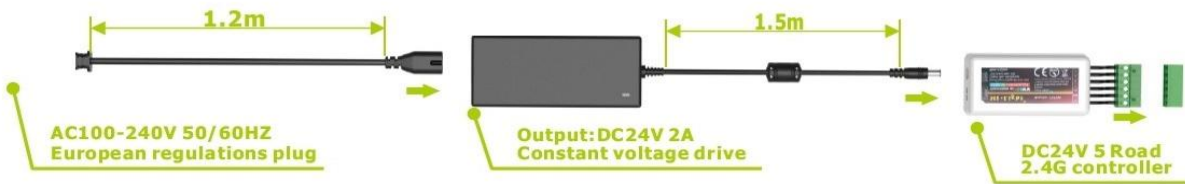

Colour Temperature Control; from 2800-6500K

RGB + WW

Product Specifications

Item No.	SPL 60x60-36W	SPL 30x120-48W	SPL 60x120-48W
LED Chip/Original	SMD 5050 RGB / SMD 5050 + RGB		
Colour Temperature	CCT (2800-6500K) + RGB		
Luminous Flux (lm)	3000lm+ or - 5%	3800lm+ or - 5%	3900lm+ or - 5%
Input Voltage	AC100-240V 50/60HZ		
Beam Angle (°)	120°	120°	120°
IP Rating	IP20	IP20	IP20
CRI (Ra)	CCT(Ra>82)	CCT(Ra>82)	CCT(Ra>82)
Material	Aluminium + PMMA + PS		
Dimension	595x595x12mm	295x1195x12mm	595x1195x12mm
Net weight	3.2Kg	3.5Kg	6.5Kg
Average Lifetime (hours)	40,000		
Warranty	3 years		
Certificates	CE & ROHS		
Control method 2.4G	2.4G by Remote, Wall mount remote and Smart Phone app (iPhone and Android)		
Operating Temperature	-20°C ~+ 40°C		
Storage Temperature	-20°C ~+ 60°C		
Installation	Suspended Ceiling, Surface Mount, Hanging and In-Built		

All in one Panel, Dimmable RGB and Colour Temperature Changing from 2800-6500K

Control Options

Wi Fi Remote

Set Up The Panel and Remote

- As per the diagram above connect the power supply to the electricity supply and the Panel Mi Light Receiver.
- You have 3 seconds after power is switched on to set the Remote with each Panel. If you fail repeat the process.