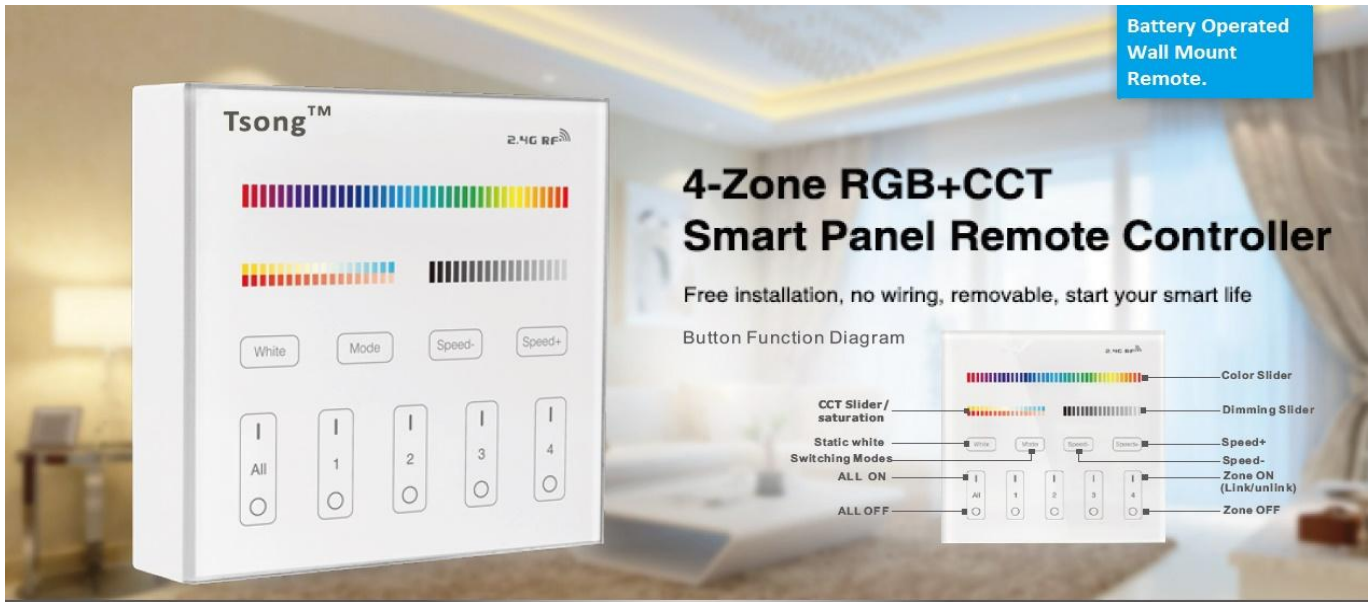

Colour Temperature Control; from 2800-6500K

RGB + WW

Product Specifications

Item No.	SPL 60x60-36W	SPL 30x120-48W	SPL 60x120-48W
LED Chip/Original	SMD 5050 RGB / SMD 5050 + RGB		
Colour Temperature	CCT (2800-6500K) + RGB		
Luminous Flux (lm)	3000lm+ or - 5%	3800lm+ or - 5%	3900lm+ or - 5%
Input Voltage	AC100-240V 50/60HZ		
Beam Angle (°)	120°	120°	120°
IP Rating	IP20	IP20	IP20
CRI (Ra)	CCT(Ra>82)	CCT(Ra>82)	CCT(Ra>82)
Material	Aluminium + PMMA + PS		
Dimension	595x595x12mm	295x1195x12mm	595x1195x12mm
Net weight	3.2Kg	3.5Kg	6.5Kg
Average Lifetime (hours)	40,000		
Warranty	3 years		
Certificates	CE & ROHS		
Control method 2.4G	2.4G by Remote, Wall mount remote and Smart Phone app (iPhone and Android)		
Operating Temperature	-20°C ~+ 40°C		
Storage Temperature	-20°C ~+ 60°C		
Installation	Suspended Ceiling, Surface Mount, Hanging and In-Built		

Disconnect the Remote from the Panel:

With power turn on press the zone Key that you wish to clear 5-6 times; the panel will flash red and the ID is cleared.

Zone Keys

Adjust the remote control as needed

All in one Panel, Dimmable RGB and Colour Temperature Changing from 2800-6500K

Wall Mount Remote

Smart Phone app

Smart Phone app
I Phone or Android

Download App for Iphone here <https://itunes.apple.com/us/app/milight/id680443167?mt=8> For Android <https://play.google.com>