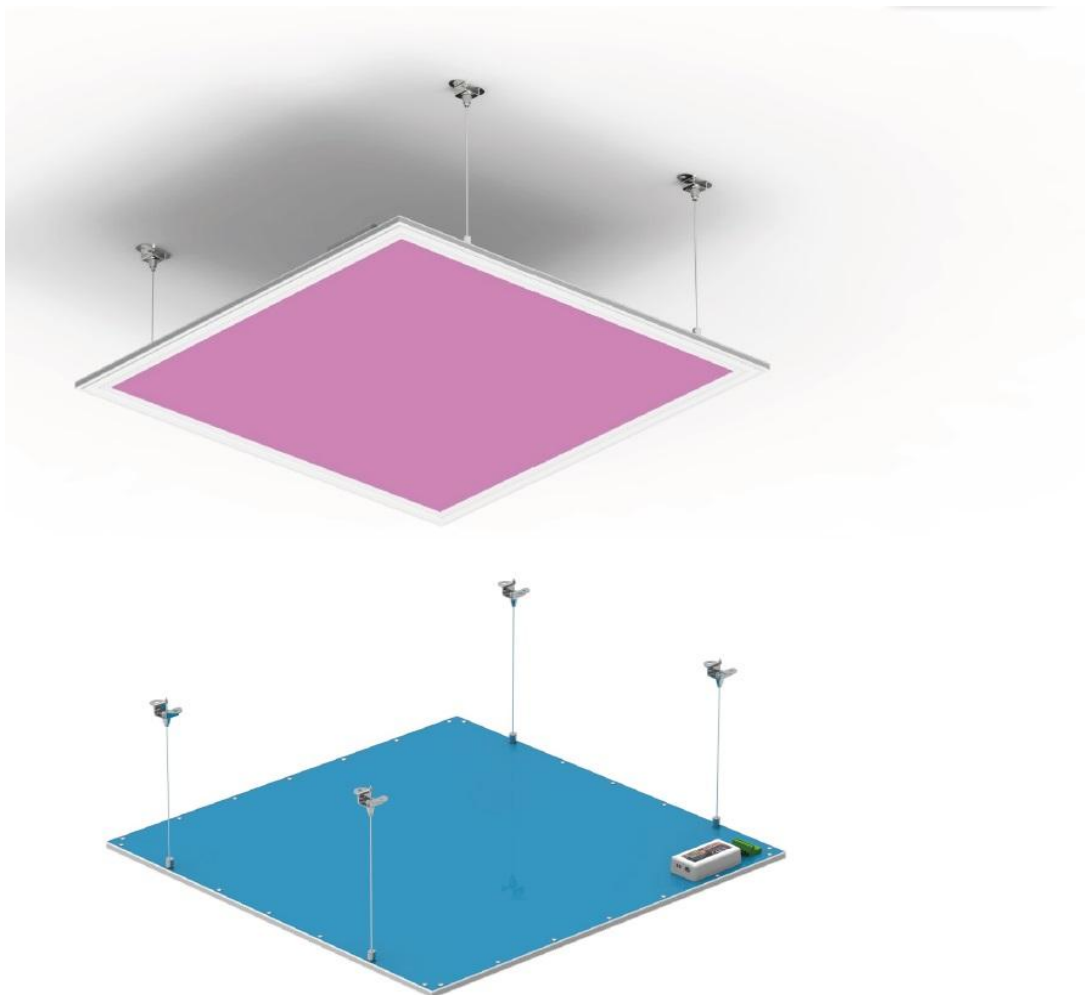

Installation

Hanging

All in one Panel, Dimmable RGB and Colour Temperature Changing from 2800-6500K

Surface Mount

Mounting

All in one Panel, Dimmable RGB and Colour Temperature Changing from 2800-6500K

Insert into a Void