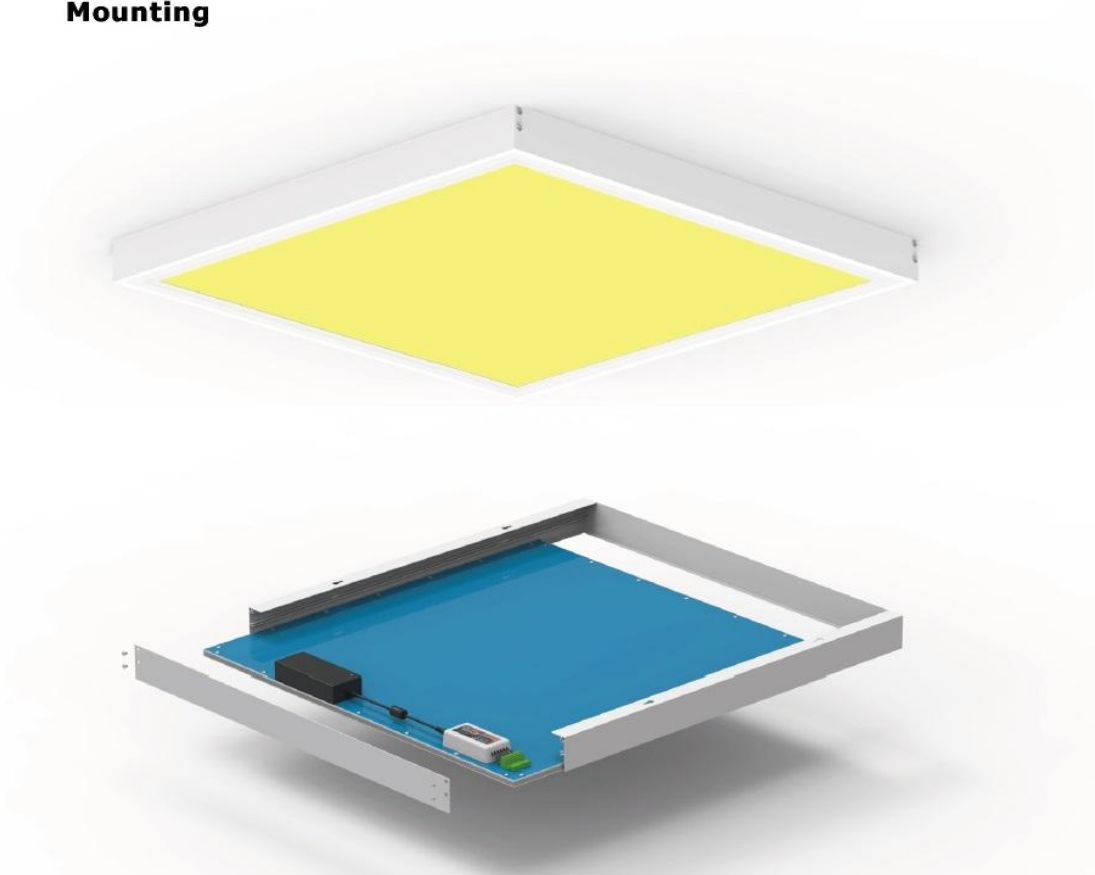

Colour Temperature Control; from 2800-6500K

RGB + WW

Product Specifications

Item No.	SPL 60x60-36W	SPL 30x120-48W	SPL 60x120-48W
LED Chip/Original	SMD 5050 RGB / SMD 5050 + RGB		
Colour Temperature	CCT (2800-6500K) + RGB		
Luminous Flux (lm)	3000lm+ or - 5%	3800lm+ or - 5%	3900lm+ or - 5%
Input Voltage	AC100-240V 50/60HZ		
Beam Angle (°)	120°	120°	120°
IP Rating	IP20	IP20	IP20
CRI (Ra)	CCT(Ra>82)	CCT(Ra>82)	CCT(Ra>82)
Material	Aluminium + PMMA + PS		
Dimension	595x595x12mm	295x1195x12mm	595x1195x12mm
Net weight	3.2Kg	3.5Kg	6.5Kg
Average Lifetime (hours)	40,000		
Warranty	3 years		
Certificates	CE & ROHS		
Control method 2.4G	2.4G by Remote, Wall mount remote and Smart Phone app (iPhone and Android)		
Operating Temperature	-20°C ~+ 40°C		
Storage Temperature	-20°C ~+ 60°C		
Installation	Suspended Ceiling, Surface Mount, Hanging and In-Built		

Installation

Hanging

All in one Panel, Dimmable RGB and Colour Temperature Changing from 2800-6500K

Surface Mount

Mounting

All in one Panel, Dimmable RGB and Colour Temperature Changing from 2800-6500K

Insert into a Void