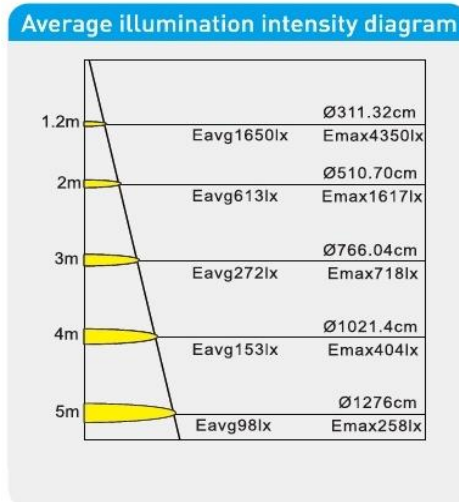

All in one Panel, Dimmable RGB and Colour Temperature Changing from 2800-6500K

Control Options

Wi Fi Remote