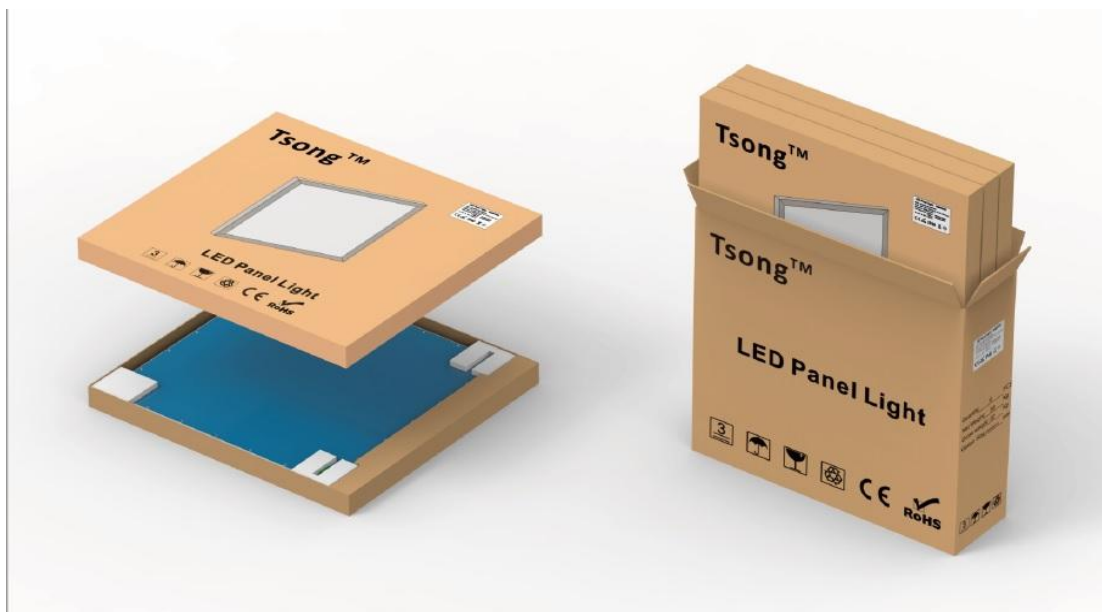

Packing Information

Package Dimensions

Product Model	PCS/CTN	N.W./PCS (Kg)	G.W./PCS (Kg)	Carton Size
SPL60x60-36W	6 pcs	3.1Kg	22.4Kg	650x650x320mm
SPL30x120-48W	6 pcs	3.3Kg	23.8Kg	1550x330x320mm
SPL60x120-48W	4 pcs	6.5Kg	28.5Kg	1550x650x220mm

Inner packing all contain 2 pcs of panel, power supply and Controller receiver.

Pricelist for LED RGBWW Panel and Accessories

Part No.	Description	Price Excludes VAT	Price Includes VAT
SPL60x60-36W	600 x 600 RGBWW 36 watt Panel with Driver and Mi Light Receiver	£65.20	£78.24
SPL30x120-48W*	300 x 1200 RGBWW 48 watt Panel with Driver and Mi Light Receiver	£68.40	£82.08
SPL60x120-48W*	600 x 1200 RGBWW 48 watt Panel with Driver and Mi Light Receiver	£119.60	£143.52
SPL-REM	Mi Light 2.4Gh wi fi Remote (Without Batteries)	£10.00	£12.00
SPL-WREM	MI Light Wall 2.4Gh wi fi Remote (Without Batteries)	£29.20	£35.04
TBC	MI Light Smart phone App	TBC	TBC
CP-SM-600-600	600 x 600 Surface Mount Kit 603x603x50mm	£13.00	£15.60
CP-SM-300-1200	300 x 1200 Surface Mount Kit 303x1203x50mm	£16.00	£19.20
CP-SM-600-1200	600 x 1200 Surface Mount Kit 603x1203x50mm	£19.00	£22.80
SP-HK-6060	600 x 600 Hanging Kit (4 wires)	£5.00	£6.00
SP-HK-3012	300 x 1200 Hanging Kit (6 wires)	£7.50	£9.00
SP-HK-6012	600 x 1200 Hanging Kit (8 wires)	£10.00	£12.00
DDS-LM-SPR-6060	In Built spring clips 600 x 600 (4)	£3.80	£4.56
DDS-LM-SPR-3012	In Built spring clips 300 x 1200 (6)	£5.60	£6.72
DDS-LM-SPR-3012	In Built spring clips 600 x 1200 (8)	£7.50	£9.00