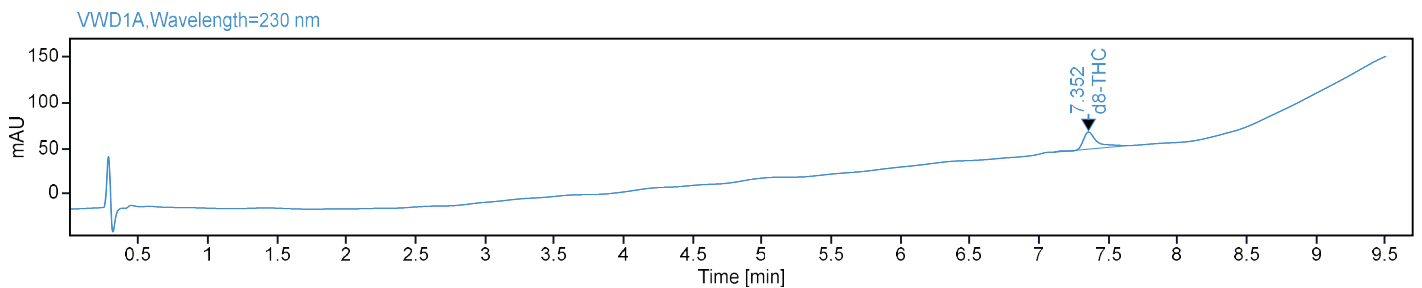

# Potency Report

Batch ID: 106179  
 Data file: 2021-07-16 14-42-27-04-00-22.dx  
 Sample Description: Sixth Gear D8 6-21221  
 D8 - THC Sprayed Peach Rings (Sunrise)  
 300mg/8oz FR# 20-173 FW: 224g TY: 200lbs

Name	Concentration [mg/g]	% Amount
d9-THC	0.0000	0.00
CBC	0.0000	0.00
CBD	0.0000	0.00
CBD-A	0.0000	0.00
CBD-V	0.0000	0.00
CBG	0.0000	0.00
CBG-A	0.0000	0.00
CBN	0.0000	0.00
THC-V	0.0000	0.00
THC-A	0.0000	0.00
d8-THC	1.3251	0.13

Total THC [mg/g]	Total THC [%]	Total CBD [mg/g]	Total CBD [%]
0.00	0.00	0.00	0.00

Comments:  
 EXP: 10/16/22

Total Delta 8: 1.33mg/g  
 297.92mg/container

Cannabinoids with on-column values below LOQ will not be calculated into the "Total Cannabinoids" value.