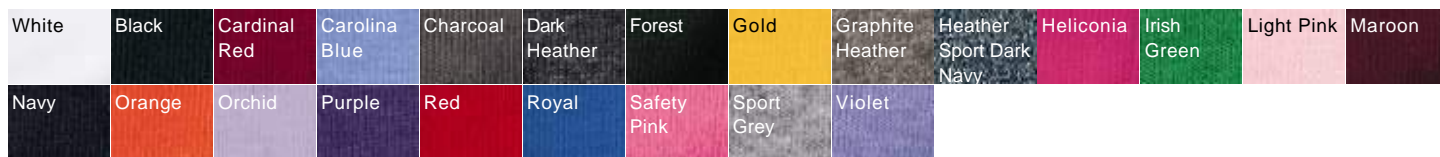

# Gildan - Heavy Blend™ Youth Hooded Sweatshirt - 18500B

- 8 oz.(US) 13.5 oz.(CA), 50/50 preshrunk cotton/polyester
- Heather colors: 40/60 cotton/polyester
- Air jet yarn = softer feel and reduced pilling
- Double-lined hood
- No drawcord
- Double needle stitching at shoulder, armhole, neck, waistband and cuffs
- Pouch pocket
- 1 x 1 rib with spandex
- Quarter-turned to eliminate center crease
- CPSIA Tracking Label Compliant
- Tearaway label

## Colors