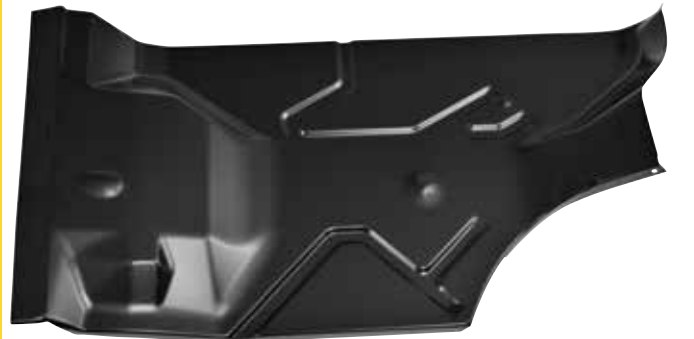

**TF03-73R - Trunk Floor -
Passenger**
1973-77 GM A-Body

MSRP $129.95
MAP $109.95

**BETTER QUALITY.
BETTER PARTS.
BETTER RESTORATIONS.**

THE OFFICIAL RESTORATION SHEET METAL OF GOODGUYS