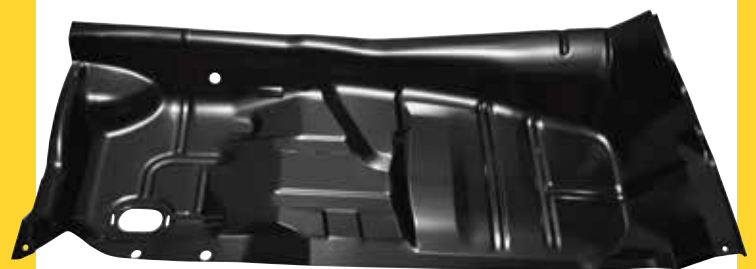

FP03-73R - Front. Floor Pan -
Passenger (with Toe Board)

1973-77 GM A-Body

MSRP $209.95
MAP $189.95

**BETTER QUALITY.
BETTER PARTS.
BETTER RESTORATIONS.**

THE OFFICIAL RESTORATION SHEET METAL OF GOODGUYS