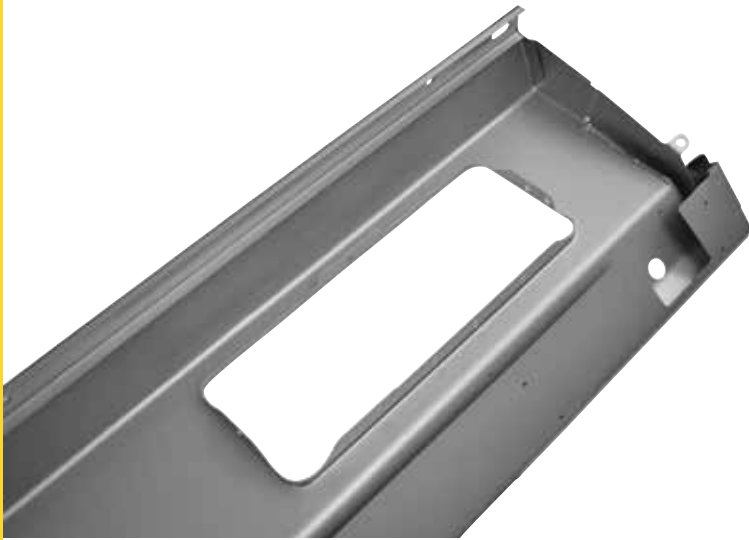

DP21-682 - Custom Dash with Moved Glove Box for Roll Cage
1968-77 Ford Bronco

MSRP $586.95
MAP $503.95

**BETTER QUALITY.
BETTER PARTS.
BETTER RESTORATIONS.**

THE OFFICIAL RESTORATION SHEET METAL OF GOODGUYS