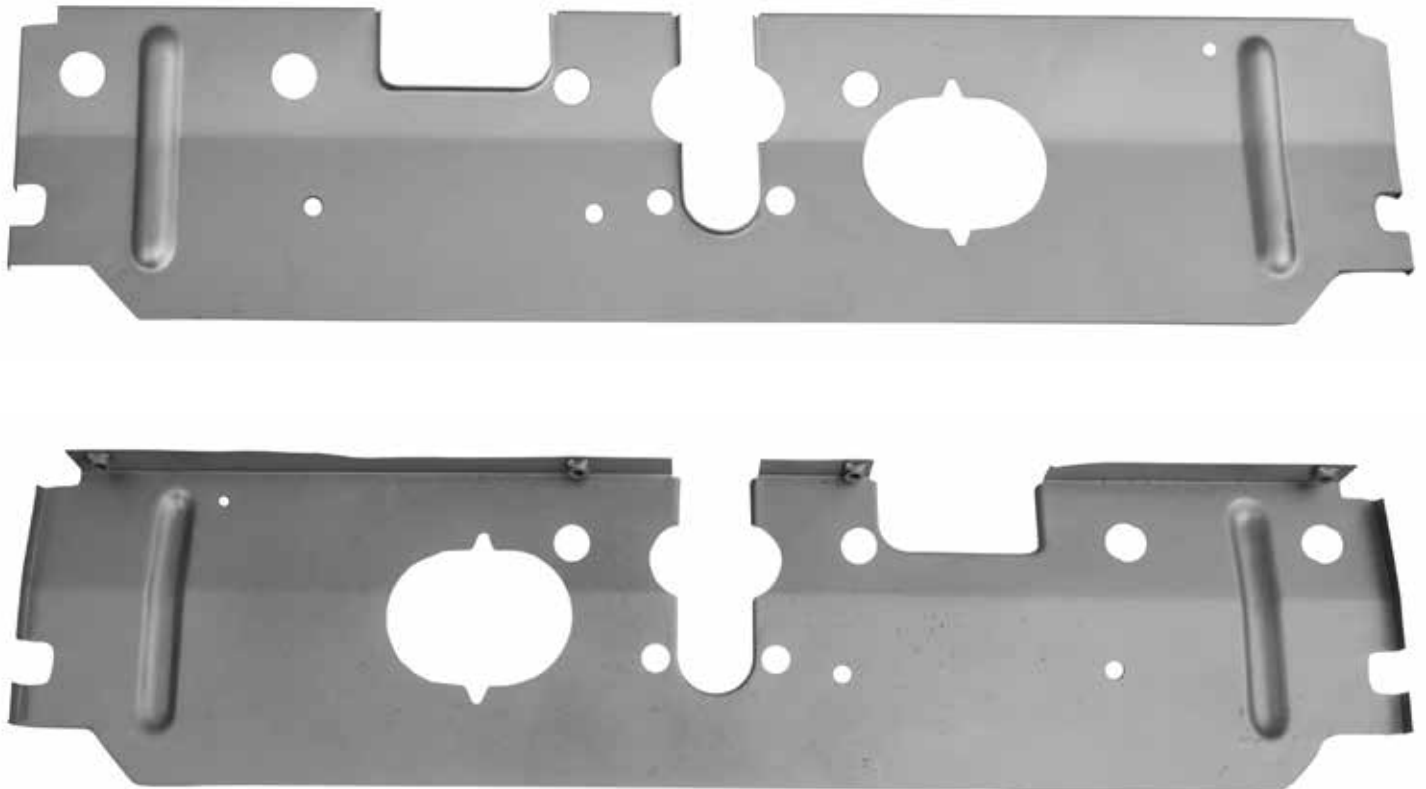

FP31-55SPLD - Front Stiffening Plate Between Front Logitudinal Beam
(Weld Thru Primer)
1955-67 VW T1 Lhd

MSRP \$89.95
MAP \$79.95

**BETTER QUALITY.
BETTER PARTS.
BETTER RESTORATIONS.**

THE OFFICIAL RESTORATION SHEET METAL OF GOODGUYS