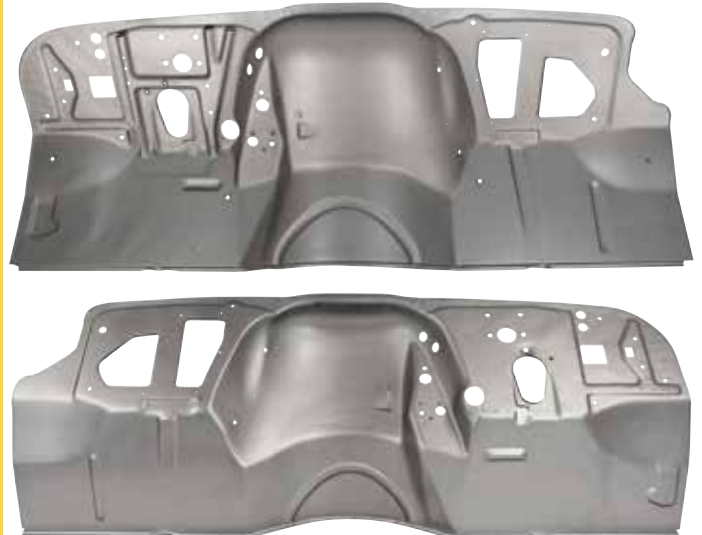

**FP07-692F - Firewall
w/o A/C
1969-72 C10 P/U**

**NEW
LOWER
PRICE!**

MSRP $379.95
MAP $319.95

**BETTER QUALITY.
BETTER PARTS.
BETTER RESTORATIONS.**