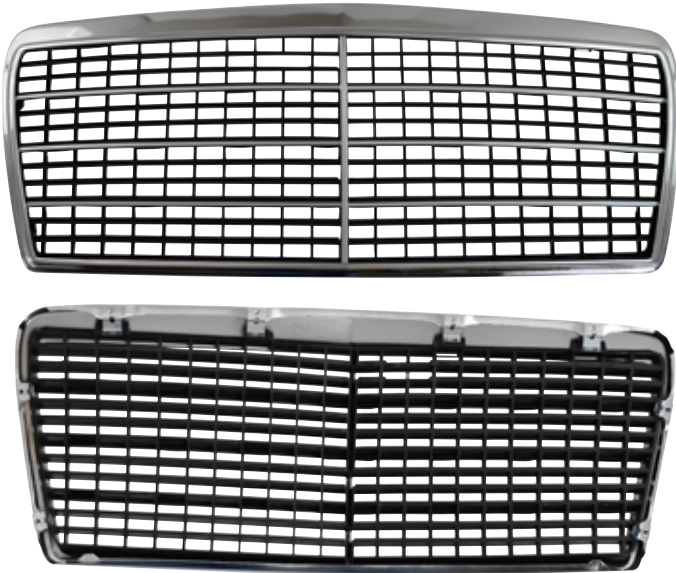

MSRP \$169.95
MAP \$149.95

GR32-86 - W124 Grille Assembly
1986-93 1248800783,
MB24003A

MSRP \$129.95
MAP \$119.95

**BETTER QUALITY.
BETTER PARTS.
BETTER RESTORATIONS.**

Golden Star

CLASSIC AUTO PARTS

BUY THE BEST. INVEST IN YOUR DREAM.

MERCEDES NEW PRODUCT RELEASE • APRIL 2024

GR32-94 - W124 Grille Assembly
1994-95 1248800983,
MB24003B

MSRP \$129.95
MAP \$119.95

GT32-63C - W113 Fuel Cap (without S)
1963-71 A0004712030,
MB13007A

MSRP \$129.95
MAP \$119.95