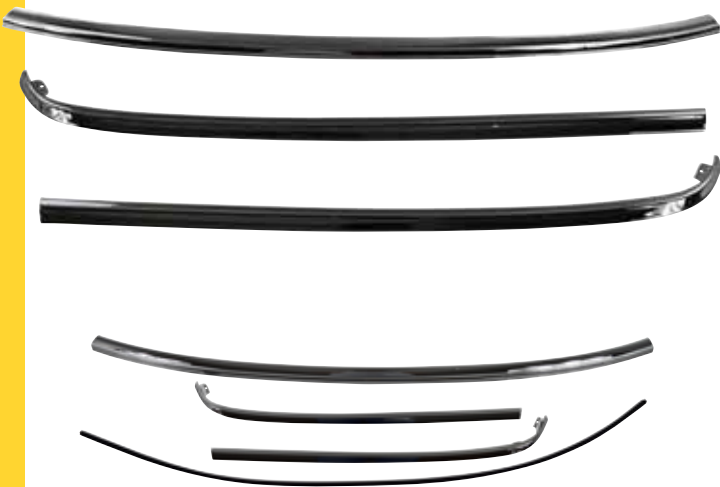

MERCEDES NEW PRODUCT RELEASE • APRIL 2024

GR32-94 - W124 Grille Assembly
1994-95 1248800983,
MB24003B

MSRP \$129.95
MAP \$119.95

GT32-63C - W113 Fuel Cap (without S)
1963-71 A0004712030,
MB13007A

MSRP \$129.95
MAP \$119.95

ML32-72S - R107 Hard Top Side Moulding Set (with Middle Seal), 4pcs
1972-89 A1076981184,
A1076981284, A1076981084,
A1076980116, MB07025

MSRP \$699.95
MAP \$599.95

TL32-94 - W124 Trunk Lid (US Spec)
1994-95 1247502075,
MB24006A