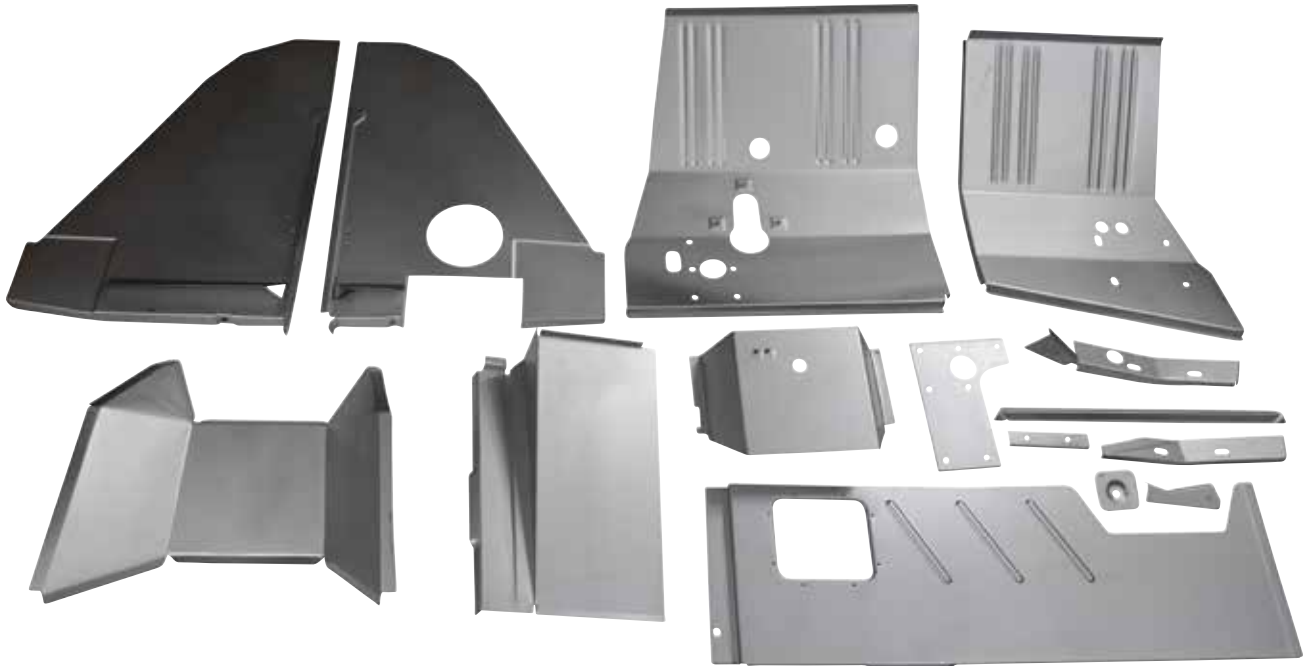

MSRP \$899.95
MAP \$799.95

GOLDEN STAR AUTO IS THE OFFICIAL
RESTORATION SHEET METAL OF GOODGUYS

**BETTER QUALITY.
BETTER PARTS.
BETTER RESTORATIONS.**

Golden Star

CLASSIC AUTO PARTS

BUY THE BEST. INVEST IN YOUR DREAM.

FORD NEW PRODUCT RELEASE • APRIL 2024

FP21-681F - Firewall Custom Kit, 7 Pcs (Weld Thru Primer)
1968-77 Ford Bronco

MSRP \$699.95
MAP \$599.95

H020-671E - Eleanor Steel Hood with Scoop
1967-68 Mustang

MSRP \$1199.95
MAP \$999.95