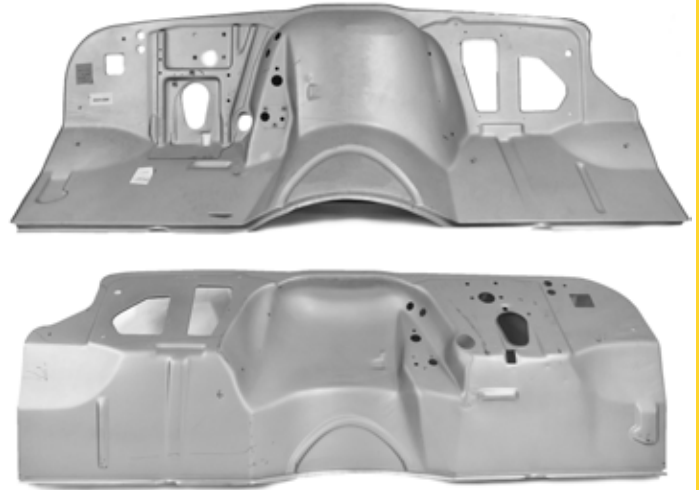

NEW LOWER PRICE! • APRIL 2024

**FP07-671F - Firewall
with A/C RWD
1967-68 C10 P/U**

**NEW
LOWER
PRICE!**

MSRP \$379.95
MAP \$319.95

**FP07-672F - Firewall
without A/C RWD
1967-68 C10 P/U**

**NEW
LOWER
PRICE!**