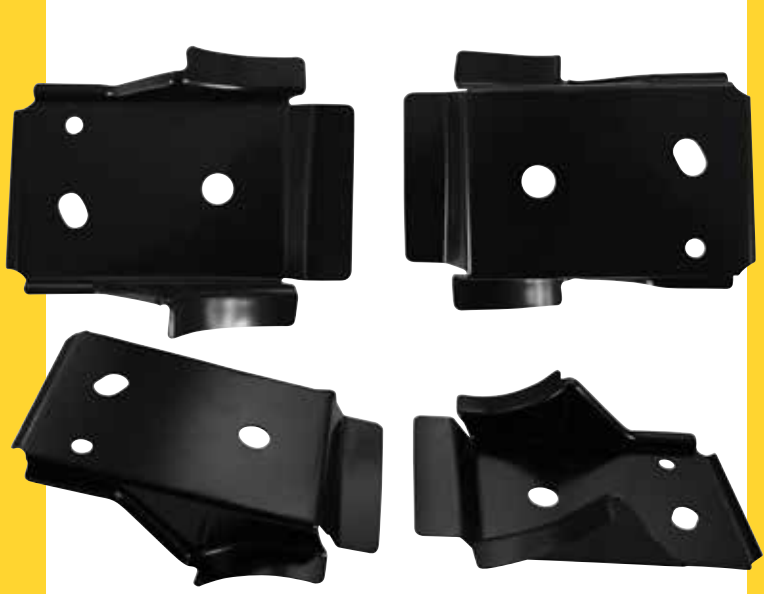

MSRP \$399.95
MAP \$349.95

SB02-68LS - Rear Seat Back Panel
Lower Support
1968-72 Nova

MSRP \$349.95
MAP \$299.95

TF01-67HSP - Trunk Hinge to Inner
Wheelhouse Support (Weld Thru
Primer) - Pair
1967-69 Chevy Camaro

MSRP \$34.95
MAP \$29.95

TL02-68HSP - Trunk Lid Hinge
Lower Supports - Pair
1968-72 Nova

MSRP \$79.95
MAP \$69.95

**BETTER QUALITY.
BETTER PARTS.
BETTER RESTORATIONS.**

Golden Star

CLASSIC AUTO PARTS

BUY THE BEST. INVEST IN YOUR DREAM.