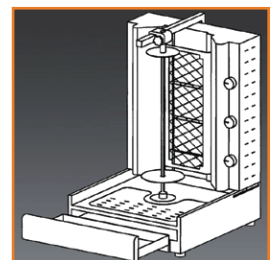

Main body of gyro with burners moves forwards and backwards.

- **Stainless steel** Constructed AISI304, never rusts or corrodes.
- **Line Turbo (gas)** have double row of burners for very fast roasting.
- **Front control panel** Easier to use and spacing saving.
- **Burner protection net** Easy to remove and clean. **Rounded edges** For easy cleaning.
- **Grease Drawer** Prevents spills, easy to remove and clean.
- **Stainless steel shovel** Available with all the gyros.
- **Warranty** (1) years parts and labor.

Removable grease drawer