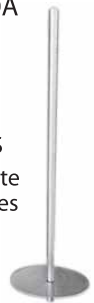

## Line CLASSIC

Electric

DE2A

DE3A

DE4A

	MODEL	DIMENSIONS (H×W×D)	WATT	AMP	WEIGHT (LB)	MEAT CAP. (LB)	SPIT HEIGHT
<b>ELECTRIC</b> 220 Volts 3 Phase Hard Wire	DE2A	33" × 21" × 25"	6600	18 per phase	82	66-100	24 ¾"
	DE3A	39" × 21" × 25"	9900	27 per phase	87	90-140	31 ⅛"
	DE4A	45" × 21" × 25"	11500	32 per phase	94	155-200	37 ⅜"

## Line TURBO

DG4A

DG6A

DG8A

DG10A

DG12V

DG16V

All models include stainless steel shovel

EXTRA SPITS  
See our website for various sizes

	MODEL	DIMENSIONS (H×W×D)	BTU	WEIGHT (LB)	MEAT CAP. (LB)	SPIT HEIGHT	BURNERS
<b>GAS</b>	DG4A	26" × 20 7/8" × 25 1/4"	24000	73	40-70	18 1/2"	2 × Double
	DG6A	32 5/8" × 20 7/8" × 25 1/4"	36000	82	66-100	24 3/4"	3 × Double
	DG8A	39" × 20 7/8" × 25 1/4"	48000	87	90-140	31 1/8"	4 × Double
	DG10A	45 1/4" × 20 7/8" × 25 1/4"	60000	94	155-200	37 3/8"	5 × Double
<b>GAS**</b> Turbo	DG12V	33" × 23" × 27"	72000	102	130-145	25 3/4"	6 × Double
	DG16V	41" × 23" × 27"	96000	121	175-200	32 3/4"	8 × Double