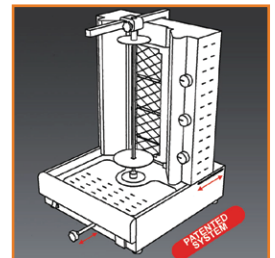

*Manufactured and imported directly from Greece, the home of the gyro!*

Line CLASSIC (gas)

Line CLASSIC (electric)

Line TURBO (gas)

**Patented moveable rear heating elements allow the burners to remain at the optimal distance from the meat, (You control the distance without moving the spit). Available in all models.**

Main body of gyro with burners moves forwards and backwards.

- **Stainless steel** Constructed AISI304, never rusts or corrodes.
- **Line Turbo (gas)** have double row of burners for very fast roasting.
- **Front control panel** Easier to use and spacing saving.
- **Burner protection net** Easy to remove and clean. **Rounded edges** For easy cleaning.
- **Grease Drawer** Prevents spills, easy to remove and clean.
- **Stainless steel shovel** Available with all the gyros.
- **Warranty** (1) years parts and labor.

Removable grease drawer