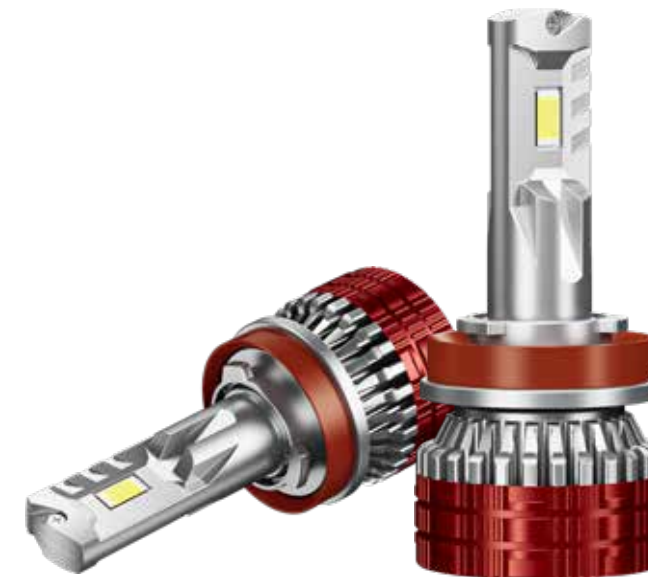

### SP-K28-H4

- Voltage: 9-16V
- Power: 60W
- Lumens: 5000lm
- Waterproof: IP65
- Model: Universal

### SP-K28-H8

- Voltage: 9-16V
- Power: 60W
- Lumens: 5000lm
- Waterproof: IP65
- Model: Universal

### SP-K28-H13

- Voltage: 9-16V
- Power: 60W
- Lumens: 5000lm
- Waterproof: IP65
- Model: Universal

### SP-K30-H1

- Voltage: 12-24V
- Power: 20W
- Lumens: 2000lm
- Waterproof: IP65
- Model: Universal