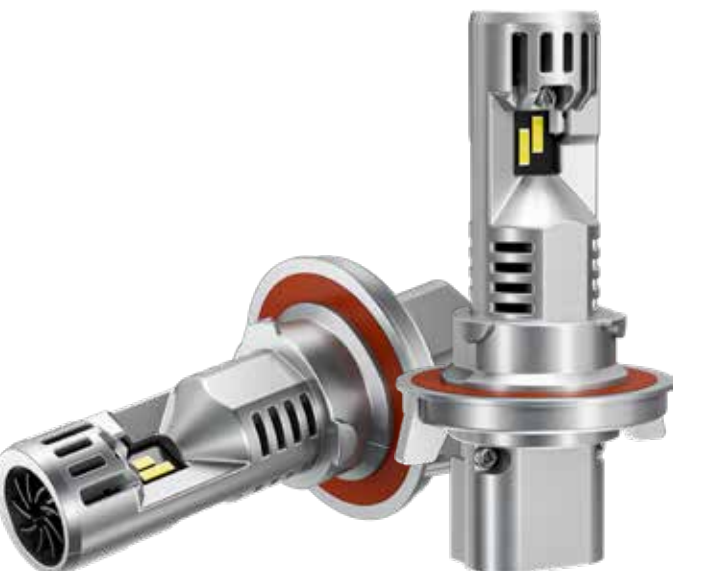

SP-K28-H13

- Voltage: 9-16V
- Power: 60W
- Lumens: 5000lm
- Waterproof: IP65
- Model: Universal