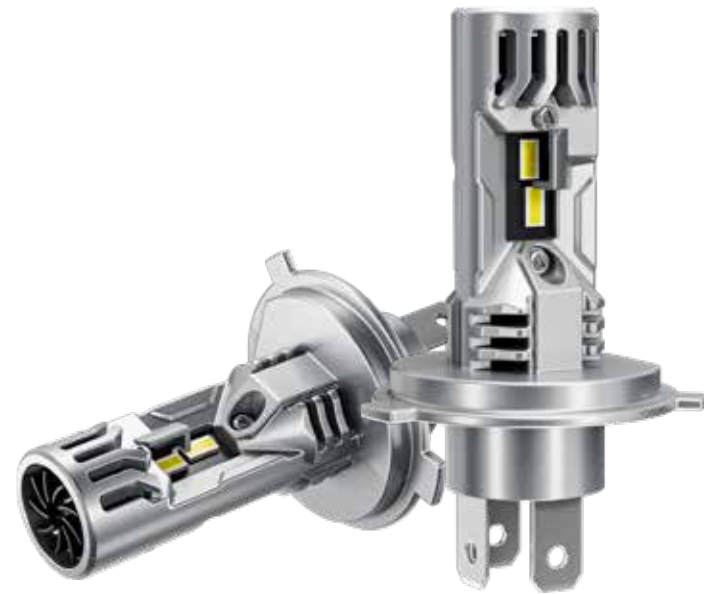

# HEADLIGHT BULBS

 **PLUG&PLAY / FAN**

### SP-K28-H4

- Voltage: 9-16V
- Power: 60W
- Lumens: 5000lm
- Waterproof: IP65
- Model: Universal

### SP-K28-H13

- Voltage: 9-16V
- Power: 60W
- Lumens: 5000lm
- Waterproof: IP65
- Model: Universal

### SP-K30-H1

- Voltage: 12-24V
- Power: 20W
- Lumens: 2000lm
- Waterproof: IP65
- Model: Universal