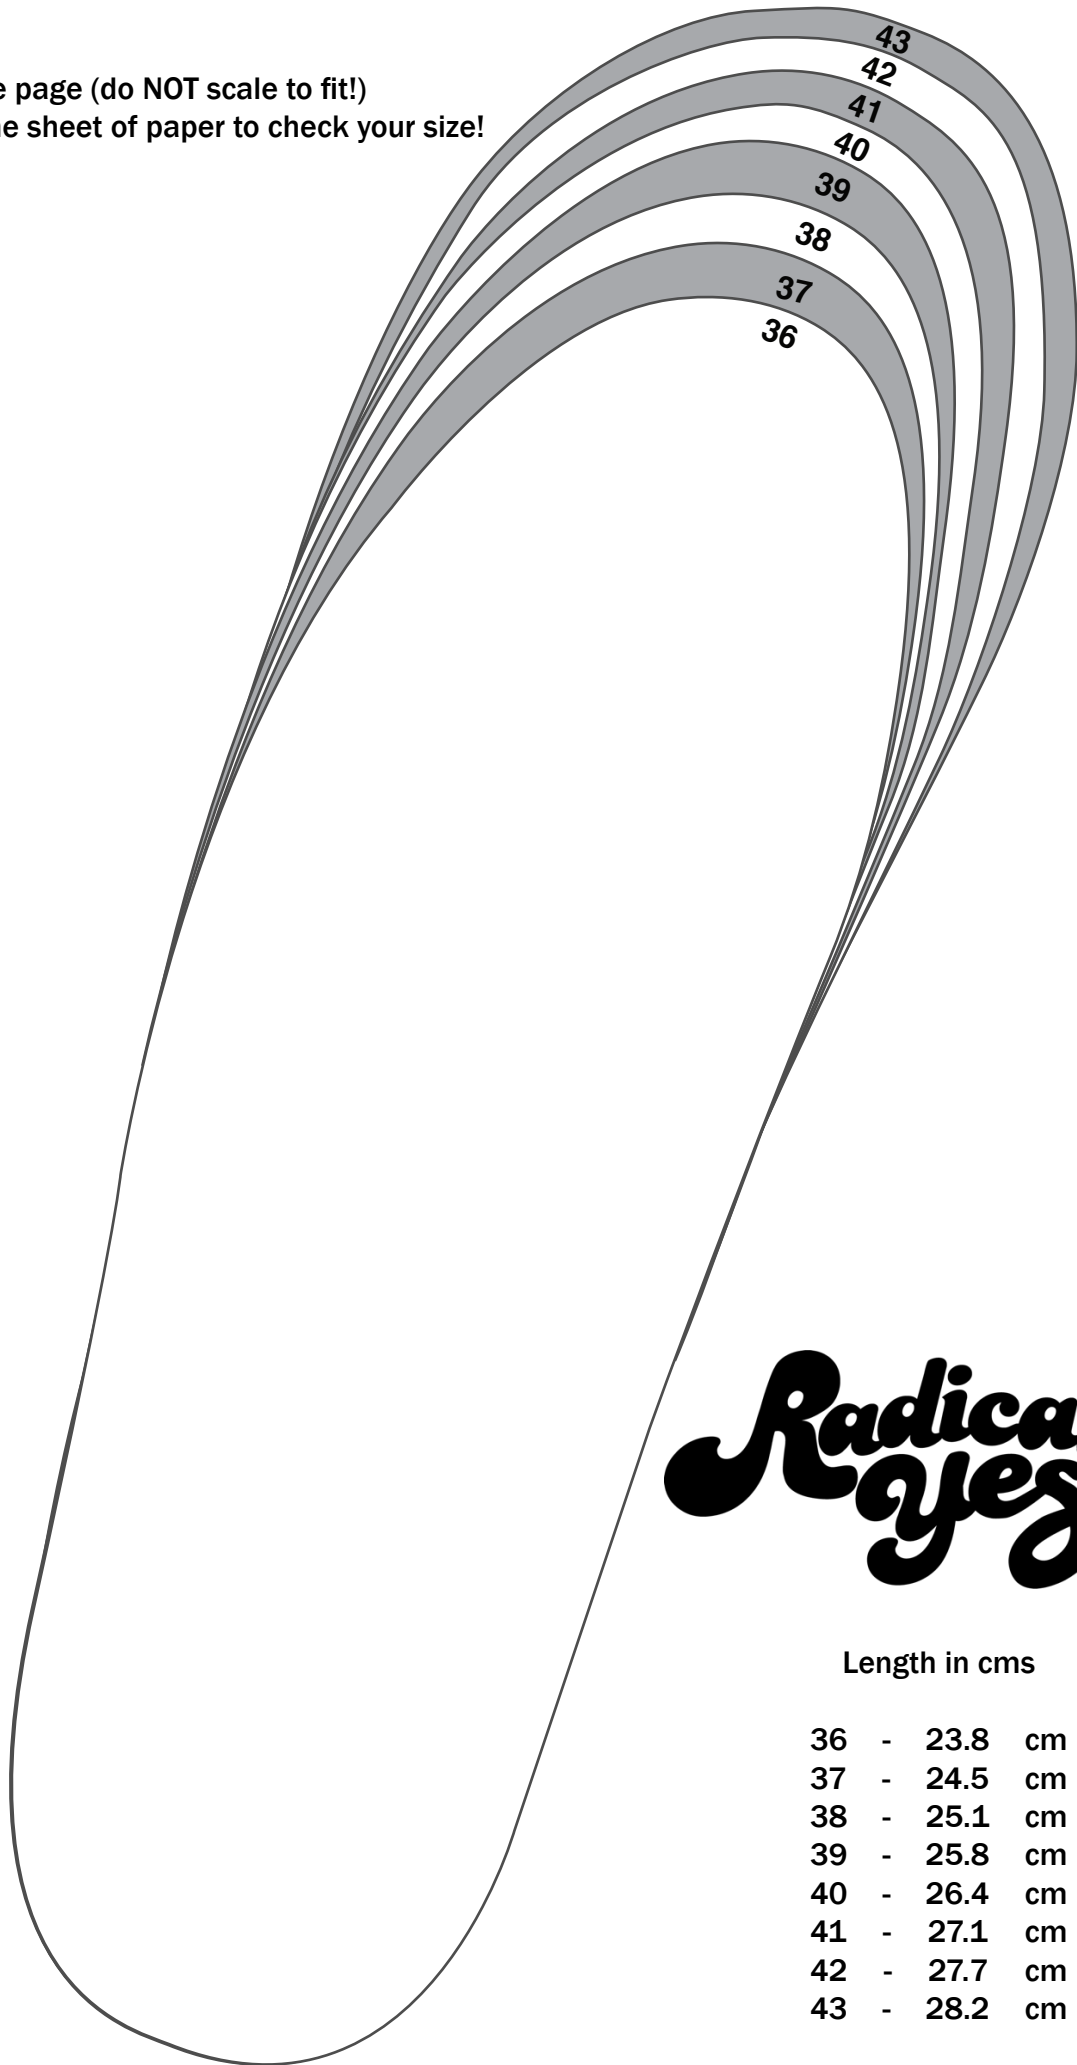

# LEFT

1. Print out the page (do NOT scale to fit!)
2. Step onto the sheet of paper to check your size!

**Radical  
yes**

Length in cms

36	-	23.8	cm
37	-	24.5	cm
38	-	25.1	cm
39	-	25.8	cm
40	-	26.4	cm
41	-	27.1	cm
42	-	27.7	cm
43	-	28.2	cm

For any further sizing enquiries, feel free to call us on  
0437 933 073

or send us an email at [yes@radicalyes.com.au](mailto:yes@radicalyes.com.au)!

**RIGHT**

1. Print out the page (do NOT scale to fit!)
2. Step onto the sheet of paper to check your size!

**Radical  
yes**

Length in cms

36	-	23.8	cm
37	-	24.5	cm
38	-	25.1	cm
39	-	25.8	cm
40	-	26.4	cm
41	-	27.1	cm
42	-	27.7	cm
43	-	28.2	cm

For any further sizing enquiries, feel free to call us on  
0437 933 073  
or send us an email at [yes@radicalyes.com.au](mailto:yes@radicalyes.com.au)!