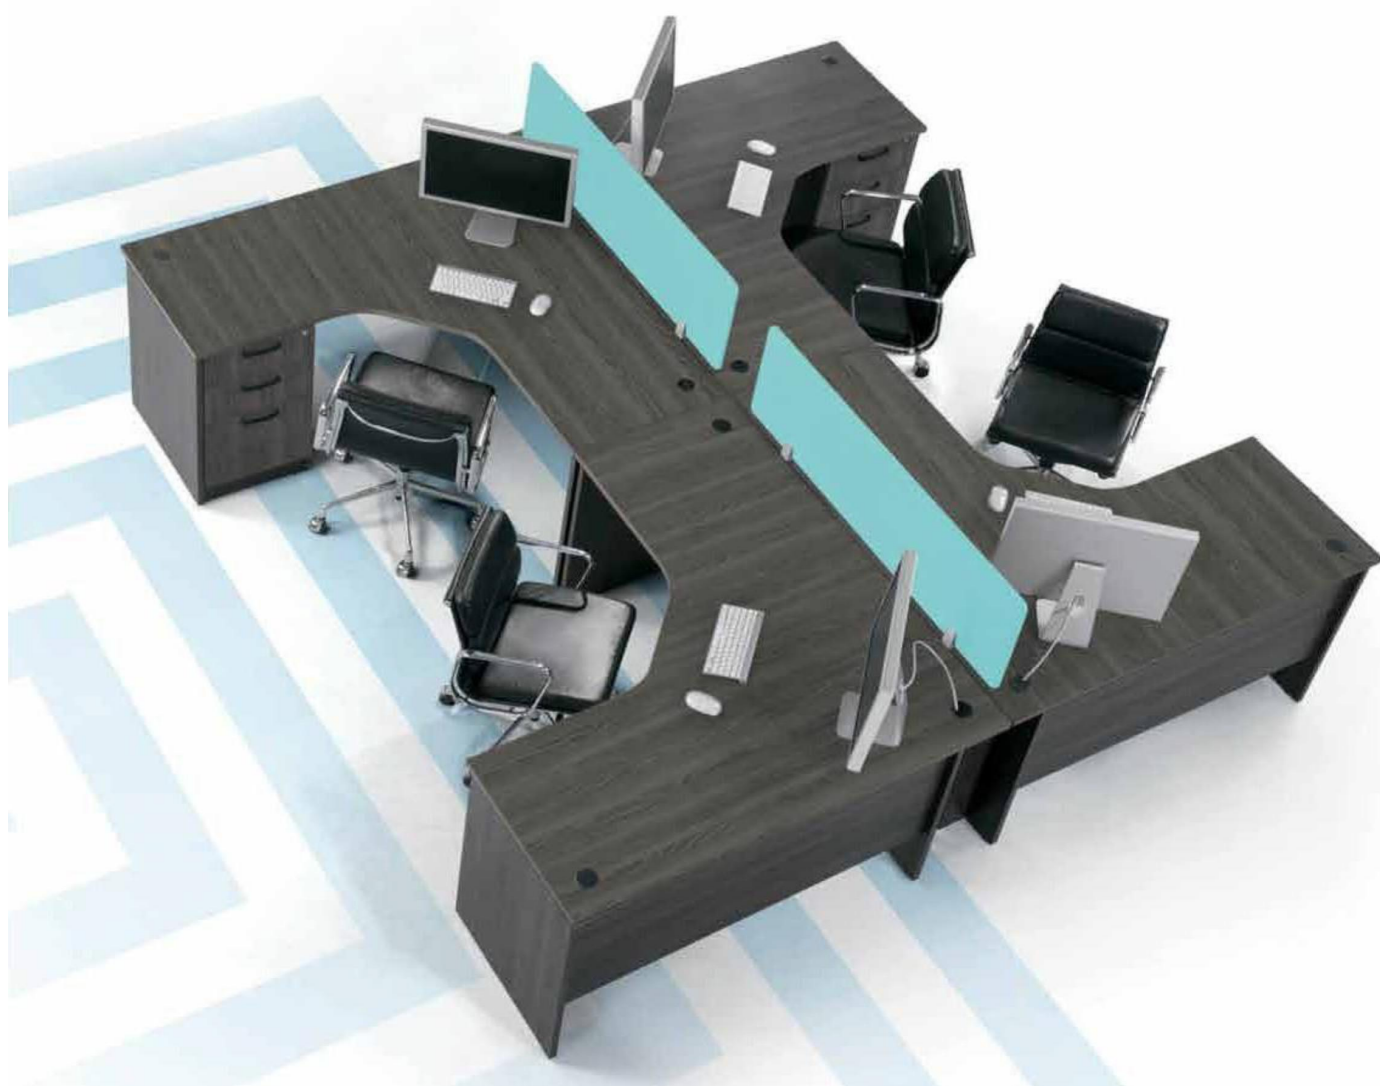

MP3

customizing
the office
environment

MP3

Design to be modular, MP3 offers superior flexibility in space management through a wide range of fully integrating optional extensions.

Configuration :

- MP3 1570 NG/G x 2**
Standard Desk
- MP3 FS808 NG/G x 2**
+ MP3 FP3D NG/G x 2
+ MP3 1200T NG x 2
Fixed Sliding Door Cabinet
+ Fixed Pedestal
+ Top Panel for MP3 FS808 + FP3D