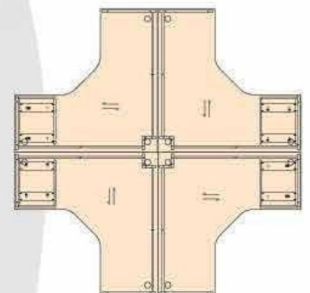

MP3

Built to be durable and reliable, MP3 assures total customer satisfaction.