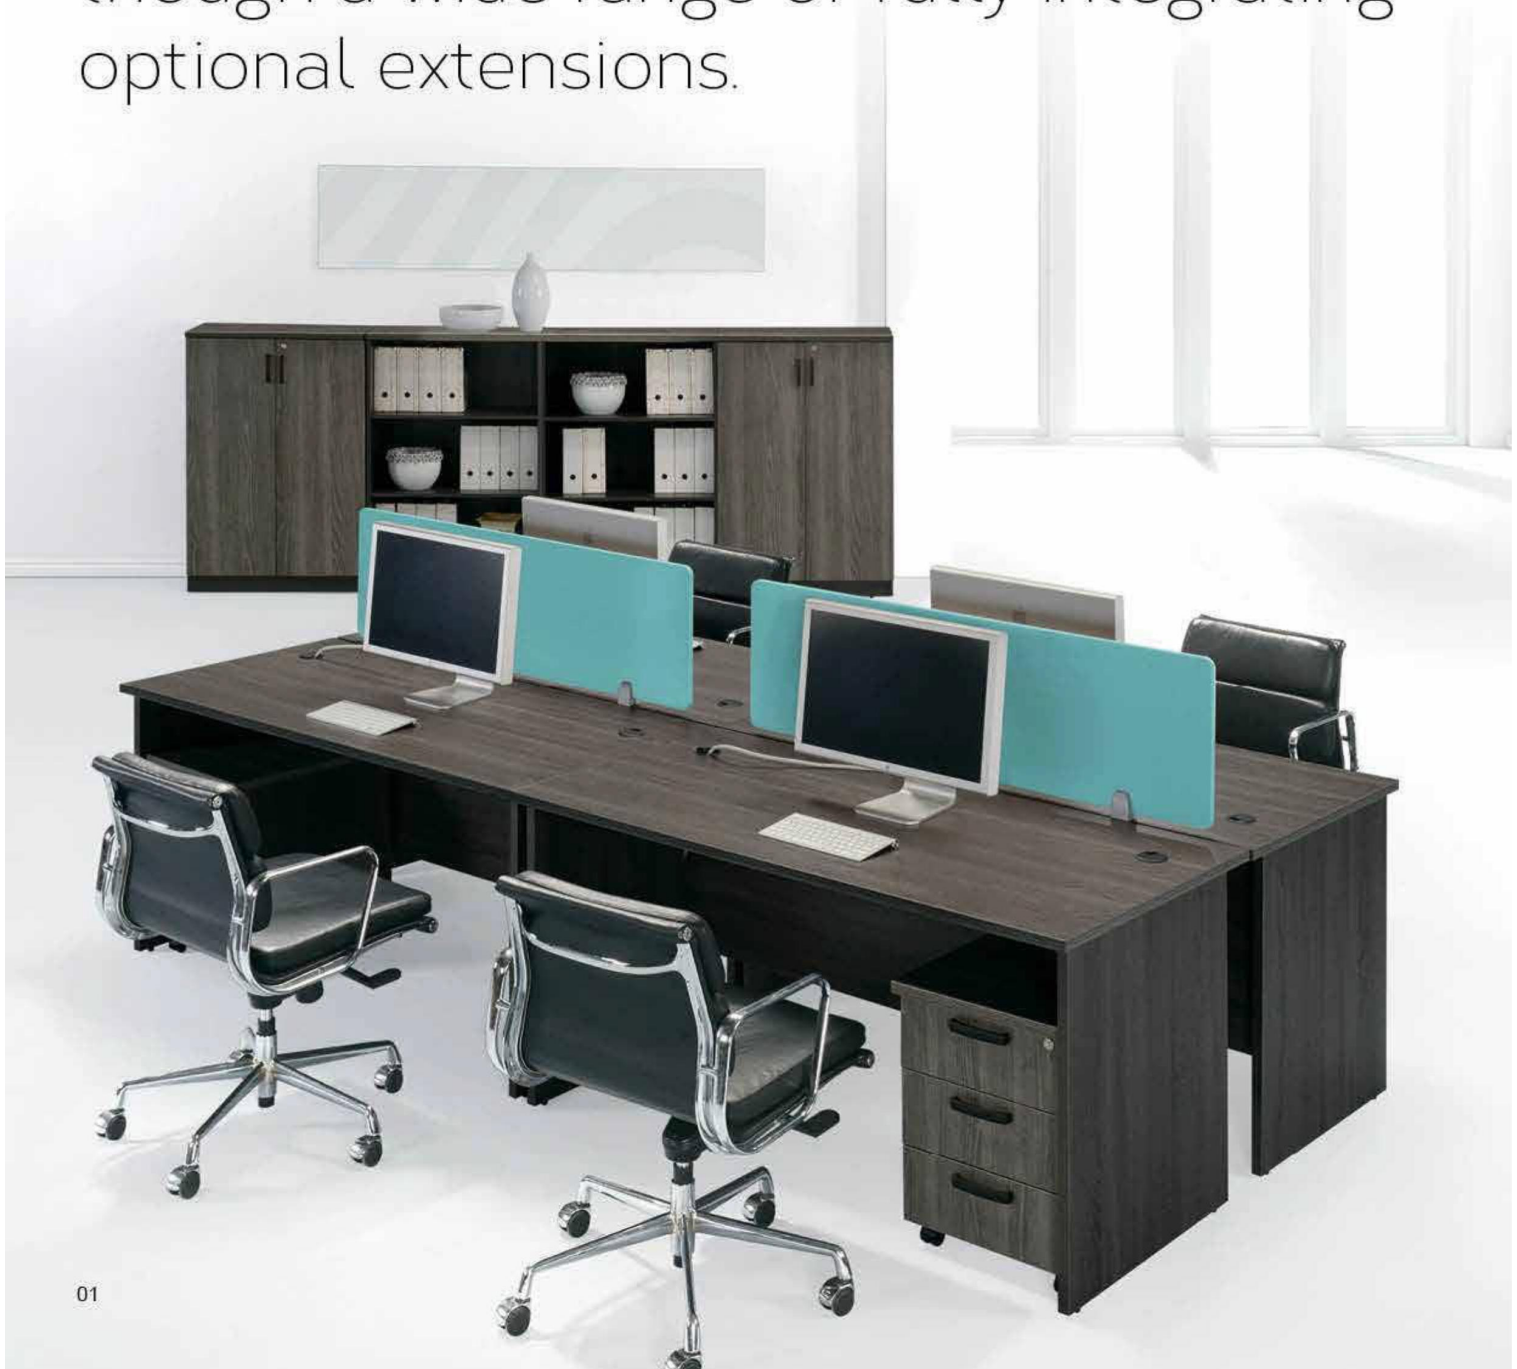

MP3

customizing
the office
environment

MP3

Design to be modular, MP3 offers superior flexibility in space management through a wide range of fully integrating optional extensions.

Configuration :

- MP3 1570 NG/G x 2**
Standard Desk
- MP3 FS808 NG/G x 2**
+ MP3 FP3D NG/G x 2
+ MP3 1200T NG x 2
Fixed Sliding Door Cabinet
+ Fixed Pedestal
+ Top Panel for MP3 FS808 + FP3D