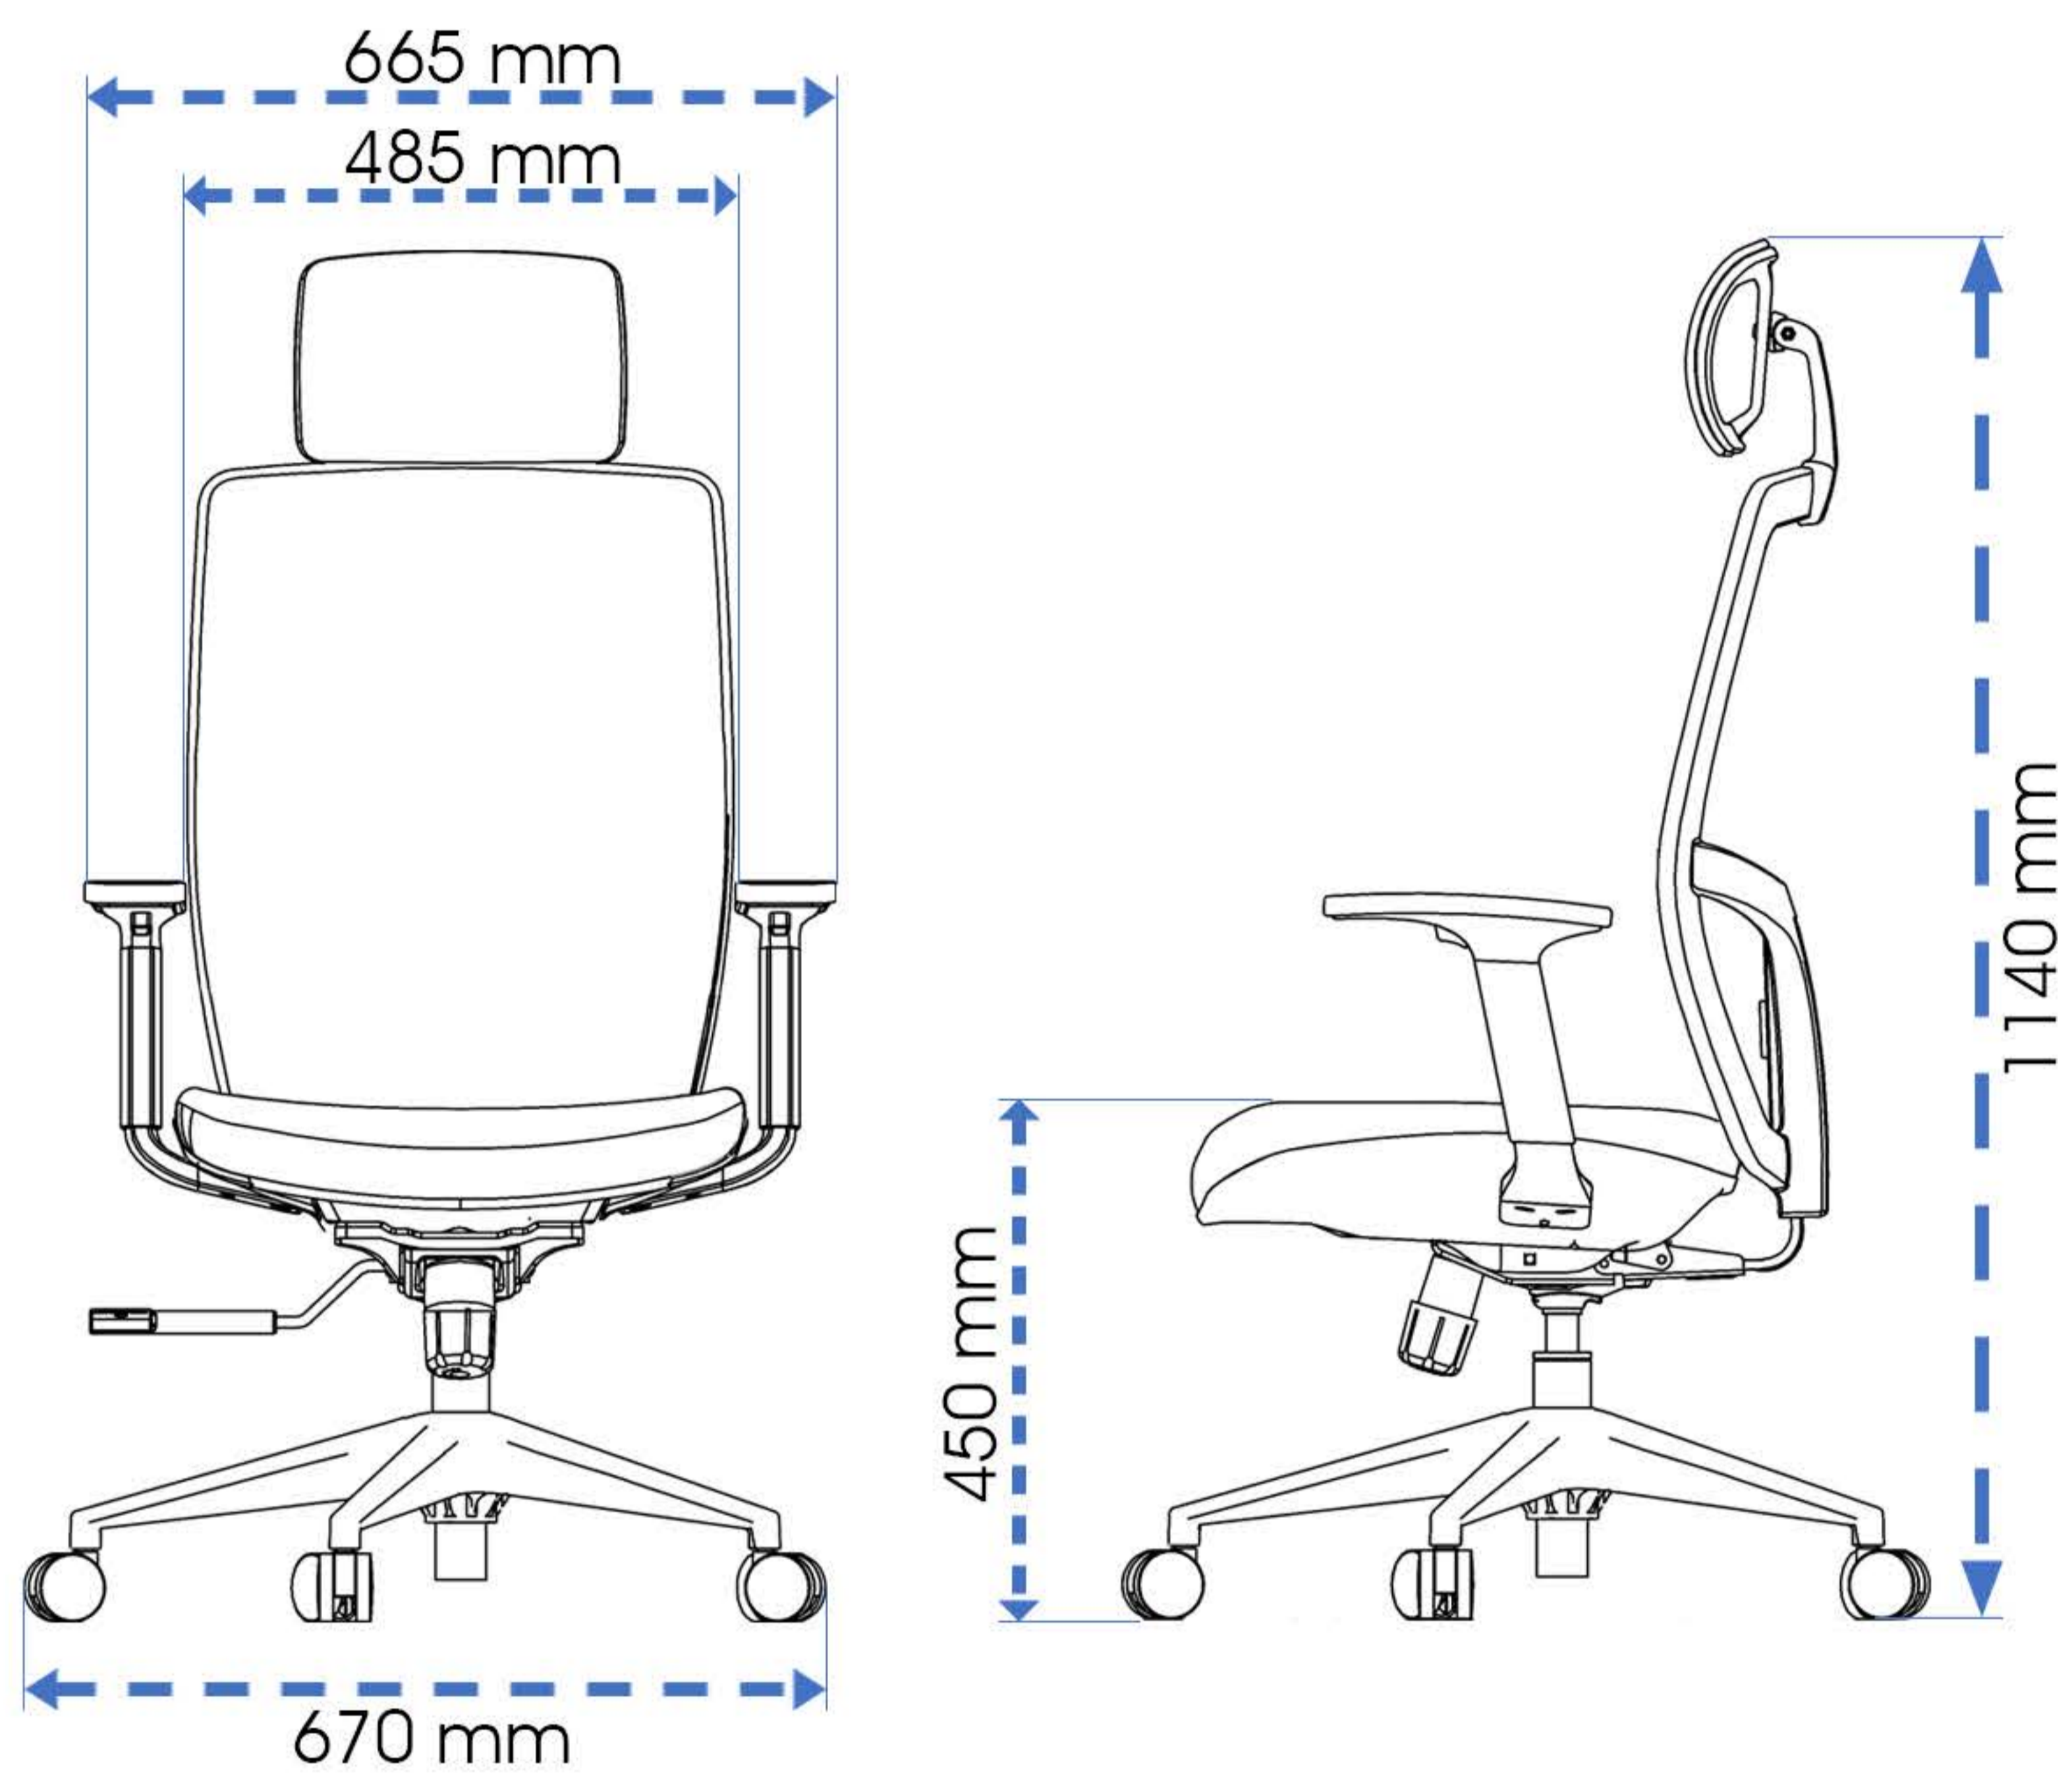

WILSIN
OFFICE FURNITURE (S) PTE LTD

Teddy

it doesn't get any
better than this.

catalogue
2020

The ergonomically-designed Teddy office chair offers superior comfort that can easily fit the contours of any user. With its contemporary aesthetics, practical features and vast colour options, Teddy is an asset to your workplace.

product features

Height Adjustable Backrest

Adjustable Seat Depth

Adjustable Headrest

Adjustable Lumbar Support

Nylon or Chrome Base

Fixed / Adjustable Armrests

specifications