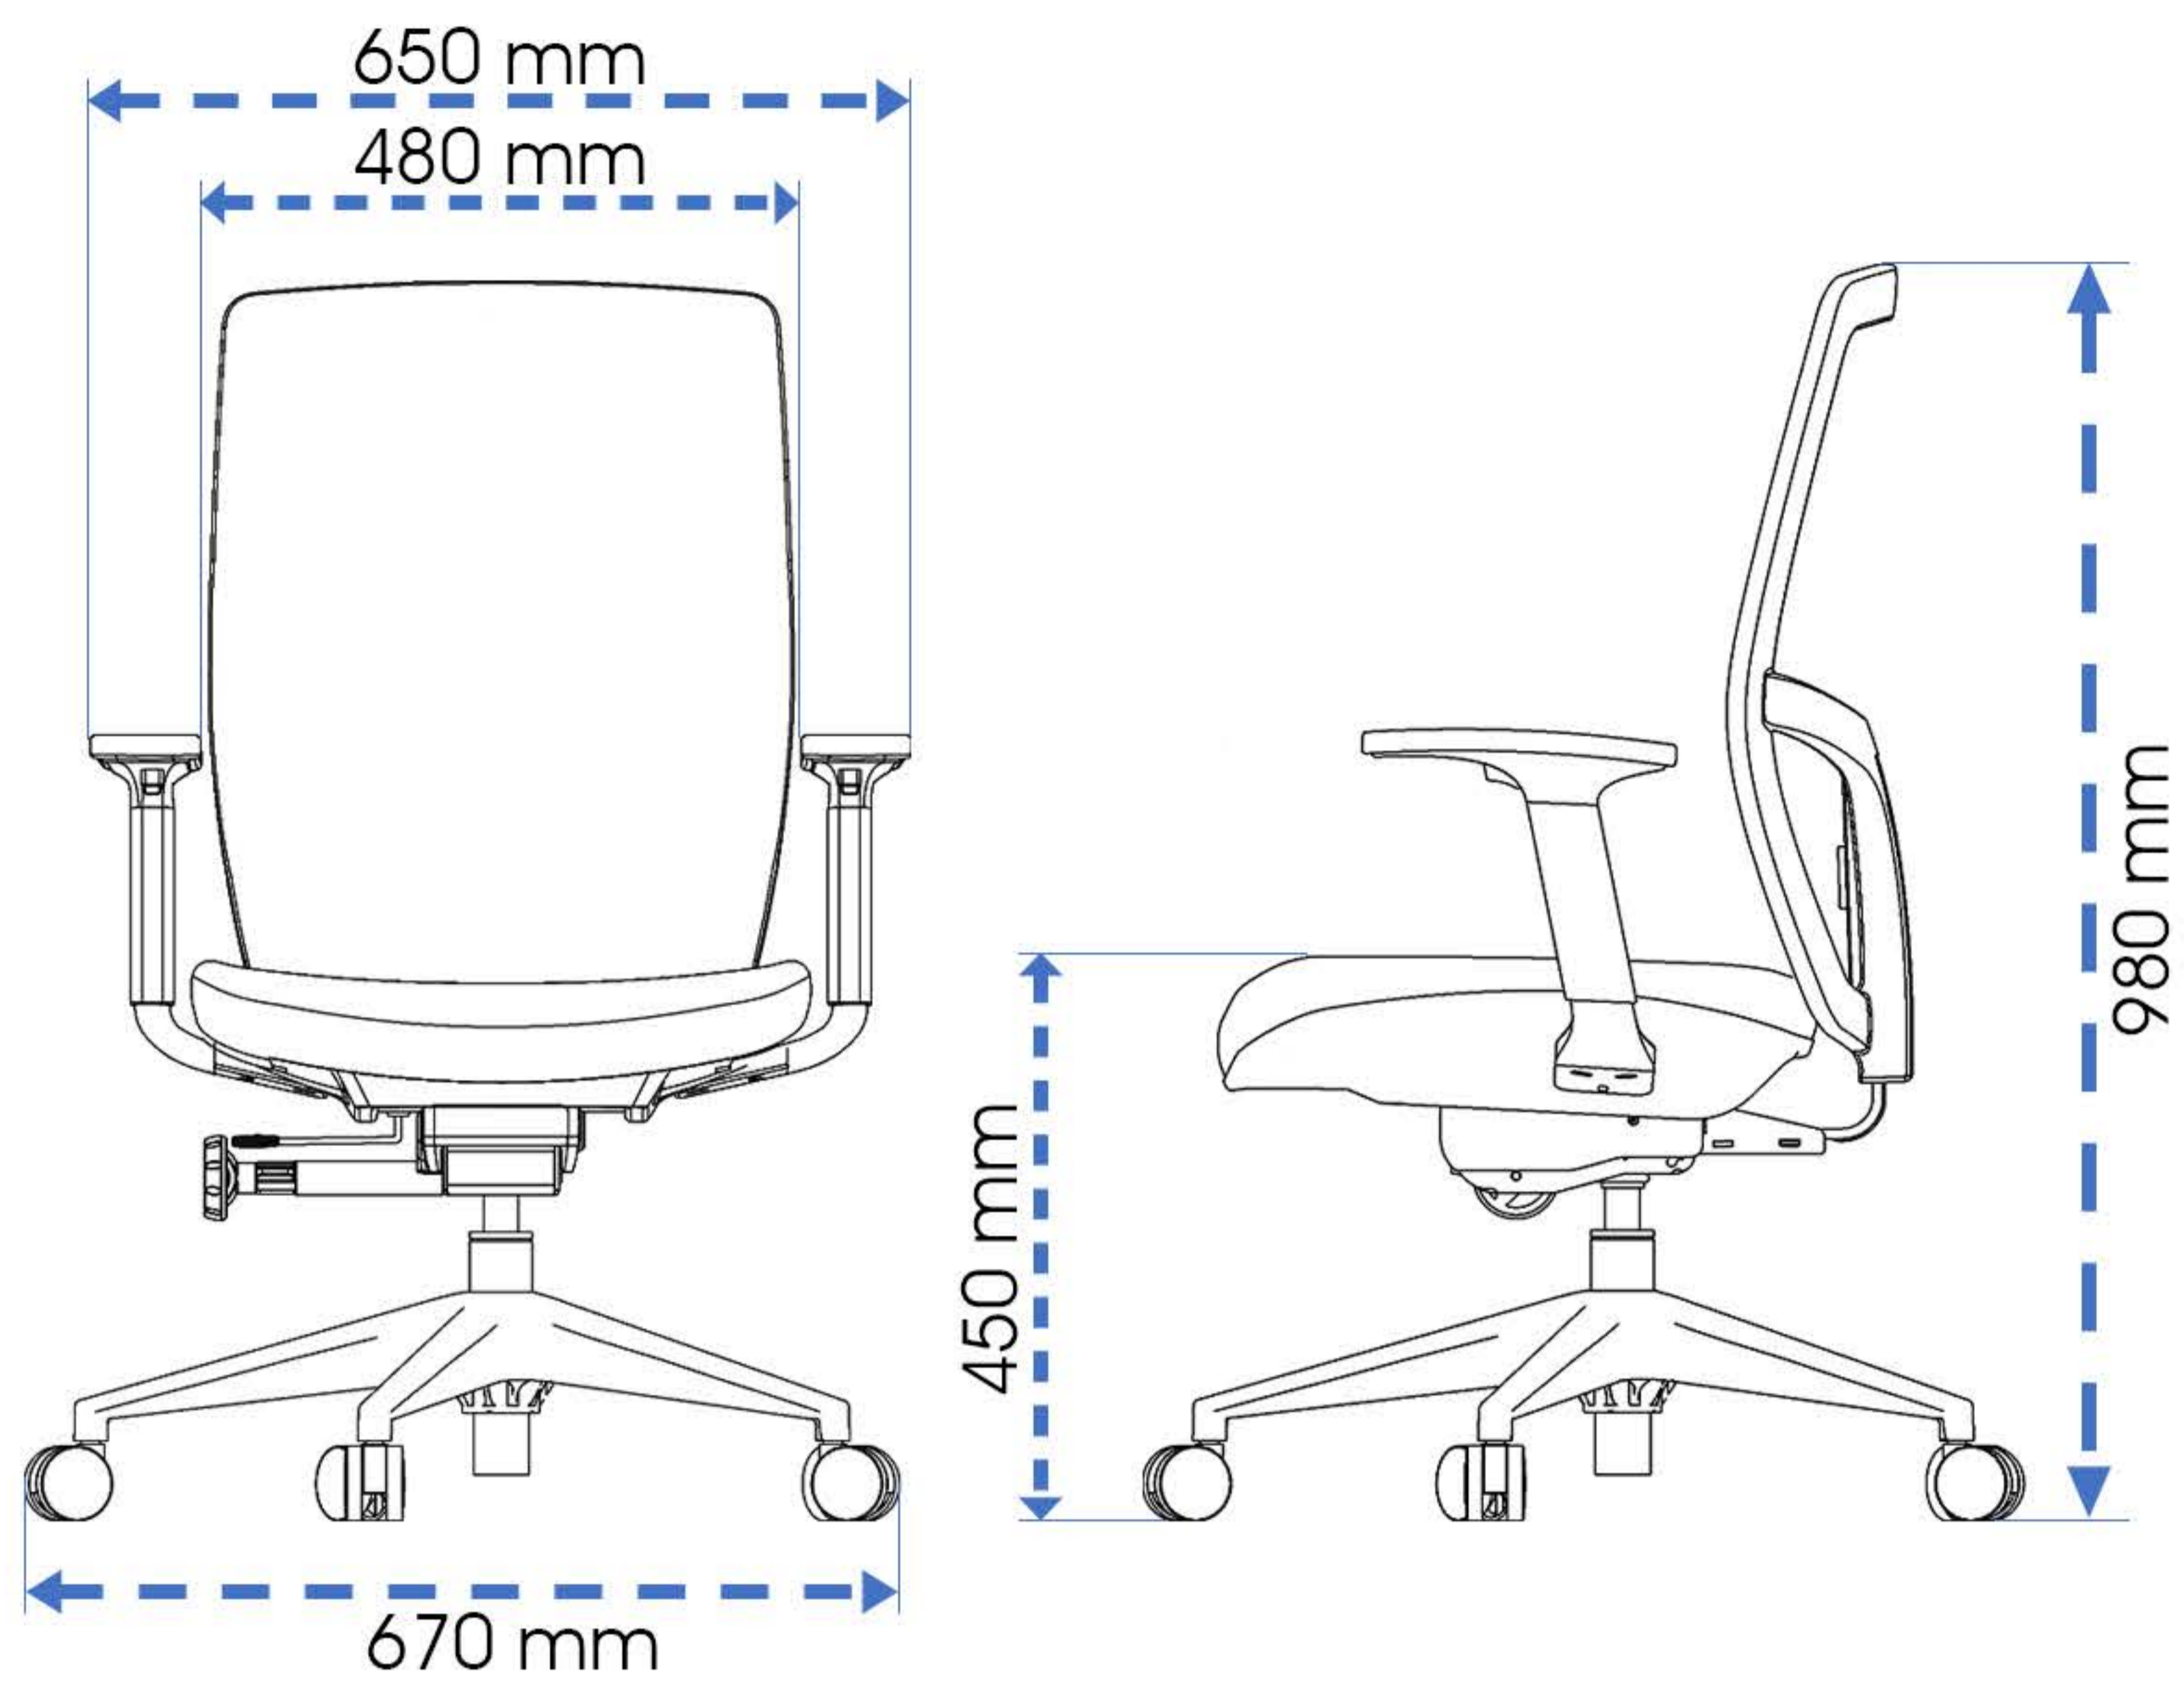

WILSIN
OFFICE FURNITURE (S) PTE LTD

Teddy

it doesn't get any
better than this.

catalogue
2020

The ergonomically-designed Teddy office chair offers superior comfort that can easily fit the contours of any user. With its contemporary aesthetics, practical features and vast colour options, Teddy is an asset to your workplace.

product features

Height Adjustable Backrest

Adjustable Seat Depth

Adjustable Headrest

Adjustable Lumbar Support

Nylon or Chrome Base

Fixed / Adjustable Armrests

specifications