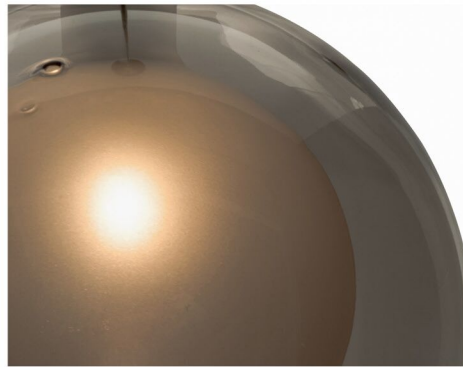

KADUR PALETTE
Breath Collection

Champagne/ White Drizzle

Champagne/ White Frost

Clear/ Gold Drizzle

Grey / White Drizzle

Grey/ White Frost

Clear/ Clear Drizzle

Clear/ Black Drizzle

Clear/ White Frost

Clear/ Moon Frost

Shakúff
custom glass lighting & décor

As our items are hand-made, variations in size, color, shape and texture (including but not limited to fissures, bubbles, crackling, and crazing) are inherent to all of our glass.