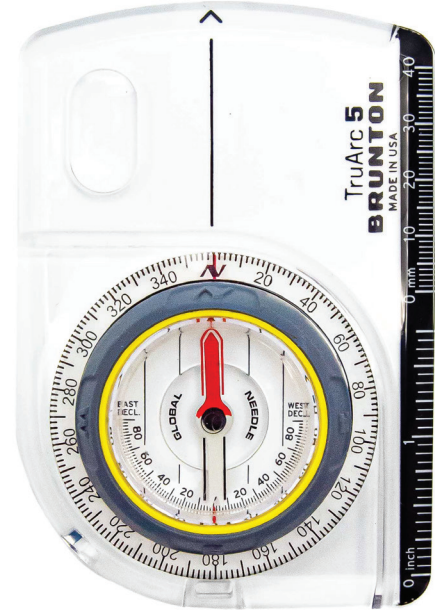

Buying Guide - TruArc 3 and TruArc 5 Compasses

Our line of entry-level baseplate compasses is ideal for all compass users, and specifically, is an excellent teaching compass.

TruArc 3 Compass

Item Number	F-TRUARC3
Dimensions	3.5 x 2.5 x 0.6 in 8.9 x 6.4 x 1.4 cm
Weight	1.1 oz 32 g
Price	WHLS : \$14.00 MAP (MSRP) : \$23.95

FEATURES:

- TruArc™ Global Needle for use worldwide
- Tool-free declination adjustment
- Inch and centimeter/millimeter rulers
- Lanyard included
- 100% FSC-certified recyclable packaging
- Also available in Instructor Kits of 12 or 24 with instructional materials and an oversized teaching compass
- Made in the USA in Riverton, Wyoming, USA

BEST COMPASS FOR:

- Basic map and compass instruction for students of all ages
- Kids - small size fits in their hands
- Everyday carry - the navigation backup to always have in your backpack

TruArc 5 Compass

Item Number	F-TRUARC5
Dimensions	4.3 x 2.9 x 0.6 in 10.9 x 7.4 x 1.5 cm
Weight	1.6 oz 45 g
Price	WHLS : \$22.50 MAP (MSRP) : \$39.95

FEATURES:

- Enlarged baseplate for map viewing
- Meridian lines on vial assist with map orientation and aligning
- TruArc™ Global Needle for use worldwide
- Tool-free declination adjustment
- Inch and centimeter/millimeter rulers
- Lanyard included
- 100% FSC-certified recyclable packaging
- Made in the USA in Riverton, Wyoming, USA