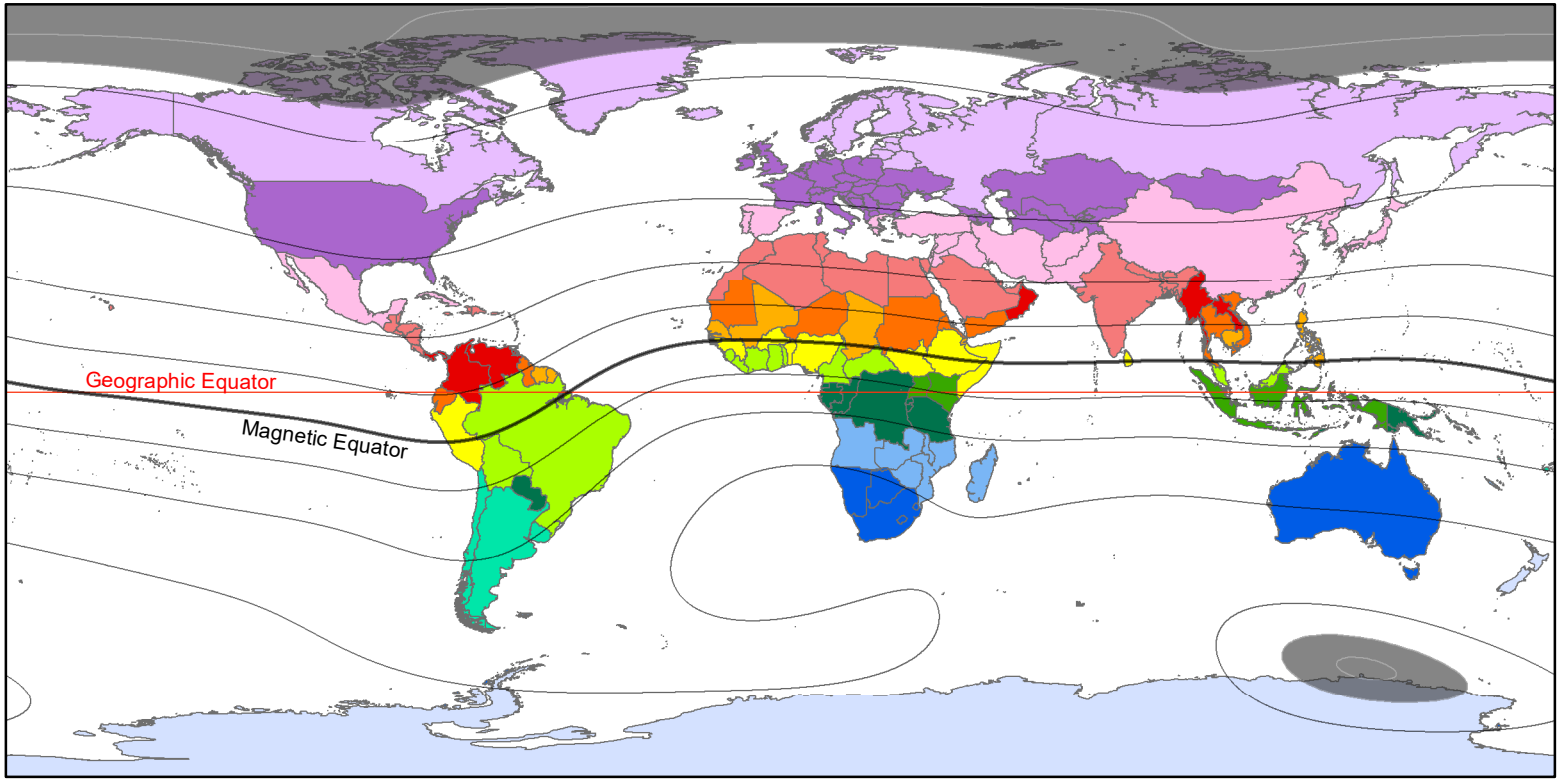

Transit Needle Balance Zones

Contours show WMM 2020 Inclination Model from <https://www.ngdc.noaa.gov/geomag/WMM/DoDWMM.shtml> in 20 degree contours

Northern Magnetic Hemisphere:
N-seeking needle points down into surface
Southern Magnetic Hemisphere:
N-seeking needle points up away from surface

- D -020**
Antigua & Barbuda, Algeria, Bahrain, Belize, Bhutan, British Virgin Islands, Costa Rica, Dominican Republic, Egypt, El Salvador, Guatemala, Haiti, Honduras, India, Jamaica, Libya, Martinique, Morocco, Nepal, Nicaragua, Qatar, Saudi Arabia, St. Kitts & Nevis, St. Martin, Tunisia, United Arab Emirates, Western Sahara
- E -030**
Bangladesh, Barbados, Colombia, Dominica, Grenada, Laos, Oman, Panama, St. Lucia, St. Vincent & the Grenadines, Trinidad & Tobago, Venezuela
- F -040**
Burma, Ecuador, Eritrea, Guyana, Mauritania, Myanmar, Niger, Sudan, Vietnam, Yemen
- G -050**
Cambodia, Cape Verde, Chad, Djibouti, French Guiana, Guam, Mali, Marshall Islands, Philippines, Senegal, Suriname, Thailand

- H -060**
Brunei Darussalam, Burkina Faso, Ethiopia, Gambia, Guinea, Guinea-Bissau, Micronesia, Nigeria, Palau, Peru, Somalia, Sri Lanka
- I -070**
Benin, Bolivia, Brazil, Cameroon, Central African Republic, Cote d'Ivoire (Ivory Coast), Ghana, Kiribati, Liberia, Malaysia, Maldives, Nauru, Sierra Leone, Singapore, South Sudan, Togo
- J -080**
Indonesia, Kenya, Tuvalu, Uganda
- K -090**
Burundi, Congo, Dem. Rep. Congo, East Timor, Equatorial Guinea, French Polynesia, Gabon, Papua New Guinea, Paraguay, Rwanda, Samoa, Sao Tome & Principe, Seychelles, Solomon Islands, Tanzania, Zaire

SOUTHERN NEEDLE

- L -100**
Argentina, Chile, Comoros, Fiji, Tonga, Uruguay, Vanatu
- M -110**
Angola, Madagascar, Malawi, Mauritius, Mozambique, New Caledonia, Zambia, Zimbabwe
- N -120**
Australia, Botswana, Lesotho, Namibia, South Africa, Swaziland
- O -130**
Antarctica, New Zealand