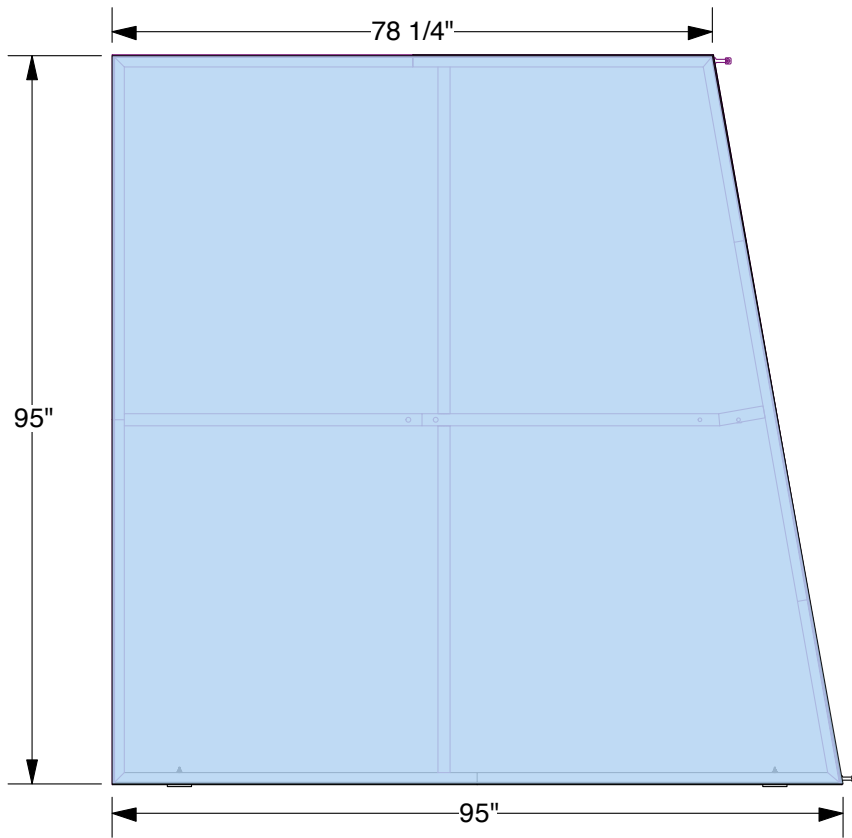

PART: EGWT-88

FRONT VIEW