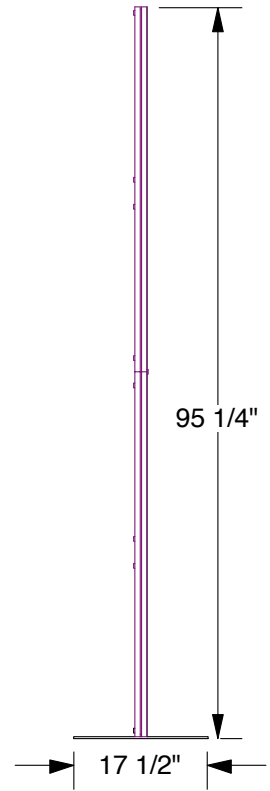

PART: EGWT-88

RIGHT VIEW

Revisions			
Zone	Rev.	Description	Date

Description		Date	Scale	Engineer
ELITEWALL: TRAPEZOID 95"Wx95"H FRAME		10/07/19	n/a	Tigran K
Part #	Product Line	Revision	QC Approval:	
EGWT-88	LW	00	Production Approval: