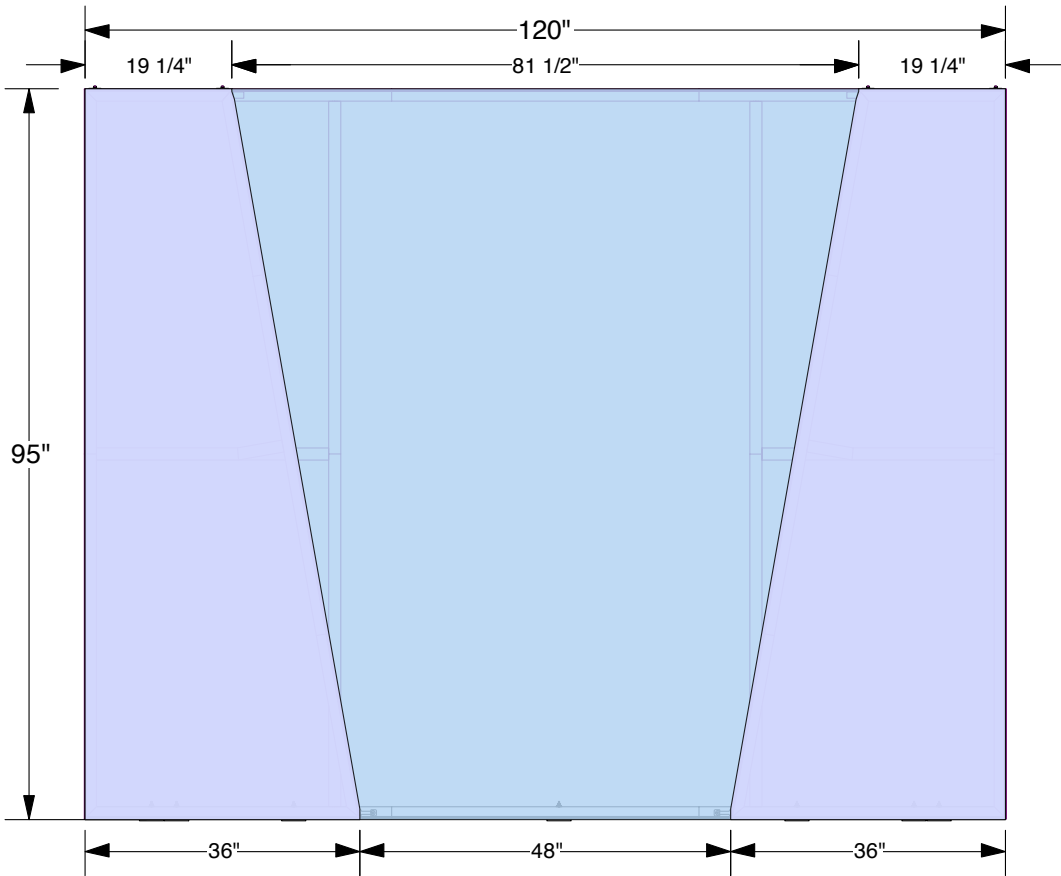

PART: EGWT-01

FRONT VIEW