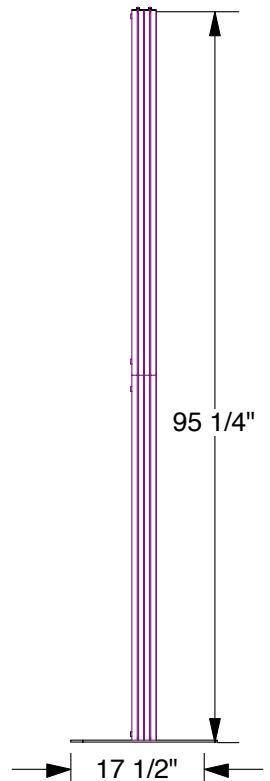

PART: EGWT-01

RIGHT VIEW

Revisions			
Zone	Rev.	Description	Date

Description		Date	Scale	Engineer
ELITE: 10FT (2) TRAPEZ PKG		9/26/19	n/a	Tigran K
Part #	Product Line	Revision	QC Approval:	
EGWT-01	LW	00	Production Approval: