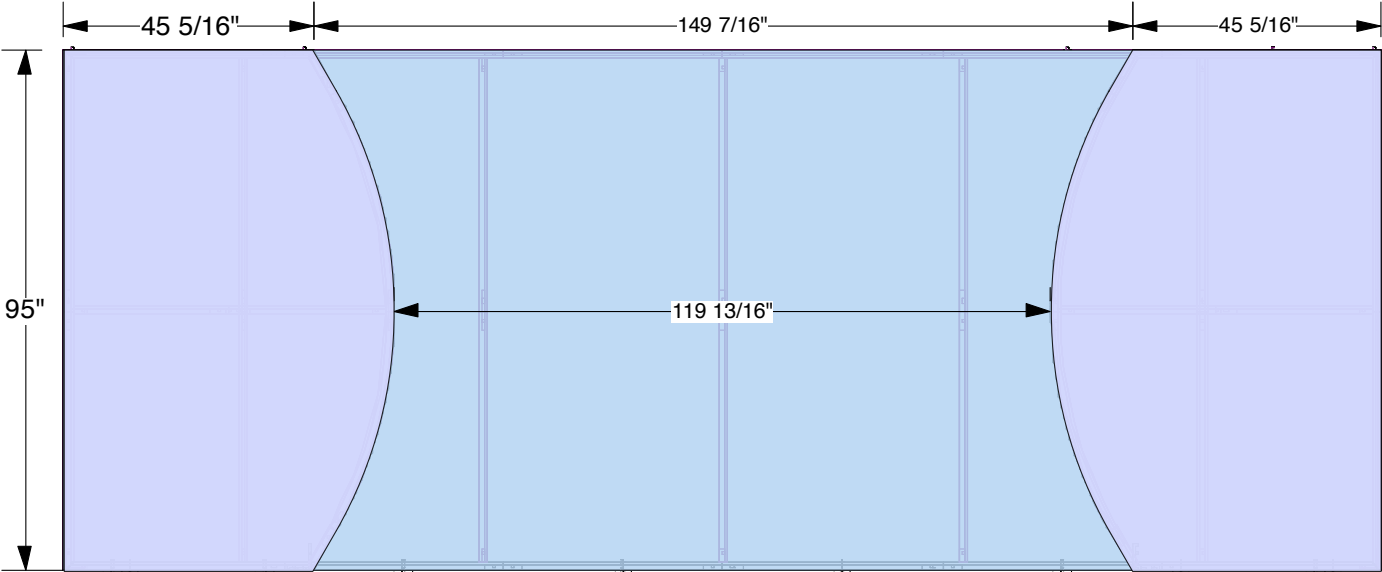

PART: EGWCV-01

FRONT VIEW