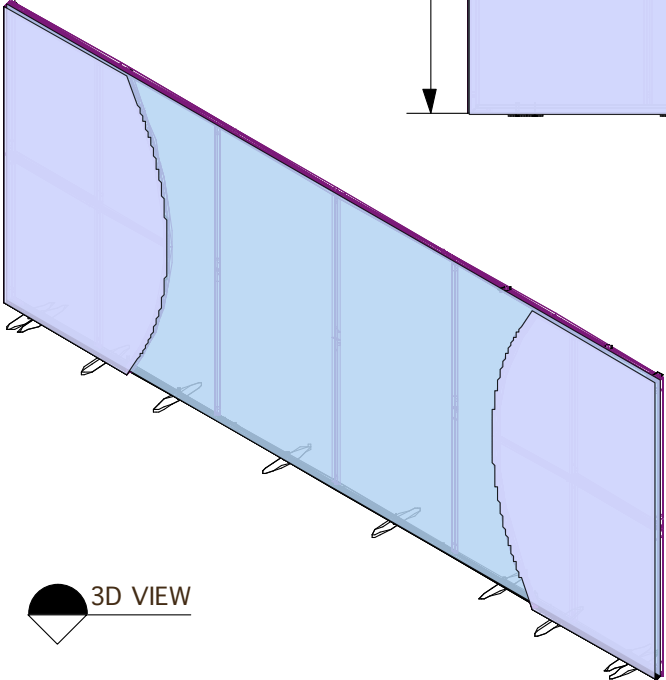

Zone		Revisions		Description	Date	Scale	Engineer
Rev.	Description	Date					
				ELITE: 20FT (2) 60" CONVEX PKG	10/07/19	n/a	Tigran K
				Part #	Revision	QC Approval:	
				EGWCV-01	EGW 00	Production Approval:	

5

4

3

2

1