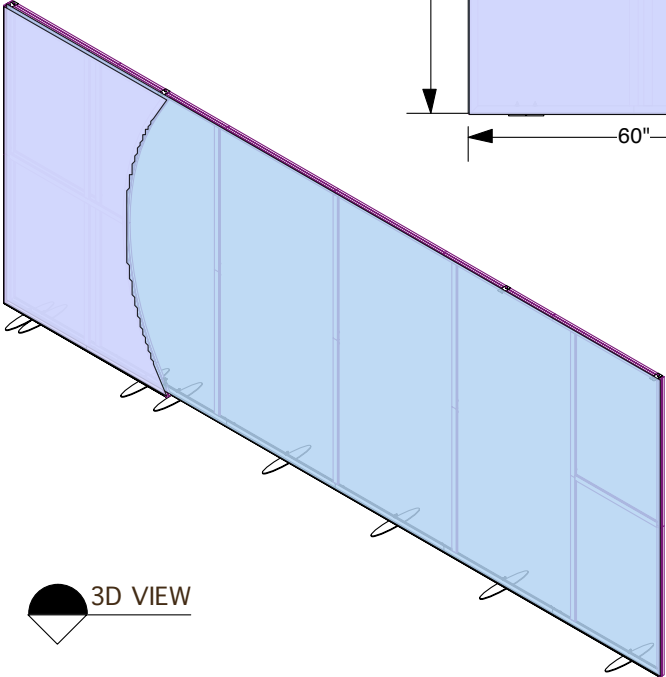

Revisions				Description	Date	Scale	Engineer
Zone	Rev.	Description	Date				
				ELITE: 20FT (1) CONCAVE PKG	9/26/19	n/a	Tigran K
				Part #	Product Line	Revision	QC Approval:
				EGWCC-03	900	00	Production Approval:

5

4

3

2

1