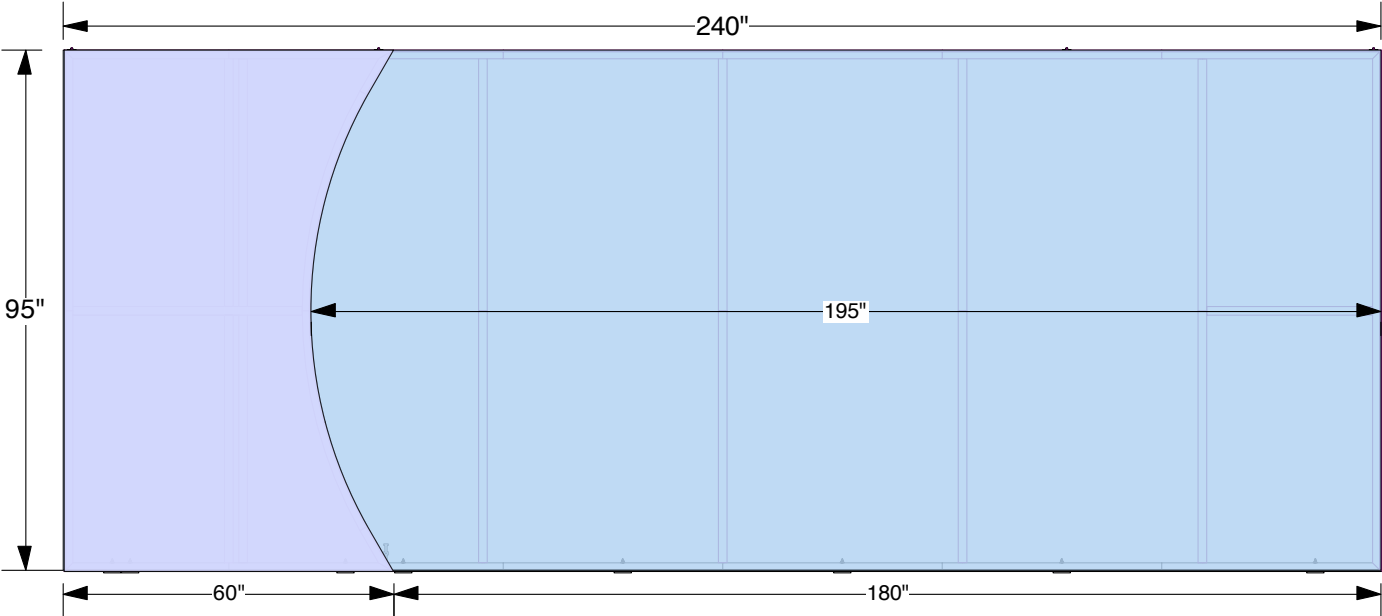

PART: EGWCC-03

FRONT VIEW