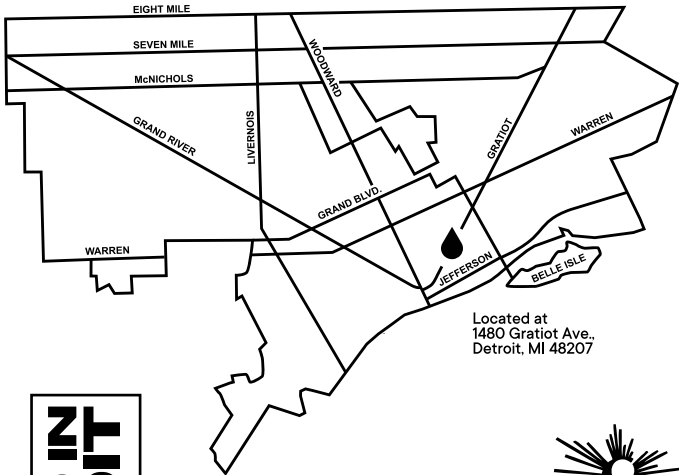

**PRINTED IN
DETROIT**

SMPLFD Printing Co. is a Detroit based printing company that offers screen printing, embroidery services, and graphic design to a wide range of customers including both small and large business, as well as individuals. With an easy to find location in Detroit's historic Eastern Market, we provide the accessibility and friendliness you'd expect from a small neighborhood business.