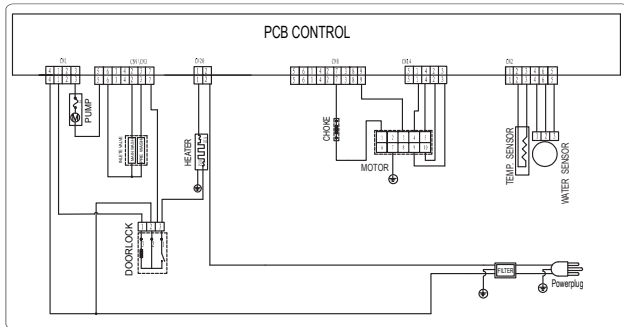

EVVO

LAVADORA
MODEL:W3.9 DX

NORMAL LOAD

9.0kg

RATED VOLTAGE

220-240V~

MAX. CURRENT

10A

RATED FREQUENCY

50Hz

RATED POWER

2000W

WATER PRESSURE

0.05-1MPa

GRADE OF WATERPROOF

IPX4

Importer: EVVO HOME EUROPE SLU B37556842

Carretera Madrid, 9. 37900

Santa Marta de Tormes, Salamanca, España

Fabricado en China