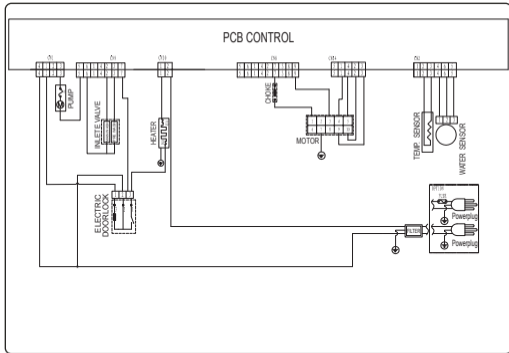

EVVO

LAVADORA PURE 10DX

NORMAL LOAD	10.0kg
RATED VOLTAGE	220- 240V~
MAX. CURRENT	10A
RATED FREQUENCY	50Hz
RATED POWER	1950W
WATER PRESSURE	0.05-1MPa
GRADE OF WATERPROOF	IPX4

EVVO HOME EUROPE SLU B37556842
Carretera Madrid, 9. 37900
Santa Marta de Tormes, Salamanca, España